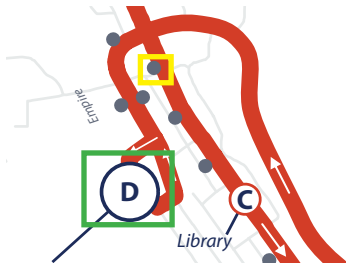

Using This Guide

Timepoints

Bus stops with assigned letters correspond with a scheduled time the bus will arrive.

Bus Stops

Grey bus stops do not have a scheduled arrival time. For example, the highlighted bus stop would have an arrival time sometime between timepoint D and C.

	K	E	D	C	B
The Market					
Park Ave. Condos					
Park City Mountain Village					
Park City Library					
Main St. (OTTC)					
1	6:25 AM	6:29 AM	6:31 AM	6:33 AM	6:38 AM
1	6:55 AM	6:59 AM	7:01 AM	7:03 AM	7:08 AM

Reading Schedules

Bus stops with scheduled timepoints are listed left to right, with the arrival times for each stop listed in the column below. Riders can use our app or Google Maps to view approximate schedules for bus stops that don't have listed arrival times.

To Prospector Square									
	A	B	C	D	E	F	G	H	I
Deer Valley Resort (Depart)									
Main St. (OTTC)									
Park City Library									
Park City Mountain Village									
Fresh Market									
High School (South)									
Comstock Drive & SR 248									
Wyatt Earp Way									
The Prospector (Arrive)									
-	-	-	-	-	6:11 AM	6:13 AM	6:14 AM	6:15 AM	6:18 AM
-	-	-	-	-	6:41 AM	6:43 AM	6:44 AM	6:45 AM	6:48 AM
6:52 AM	7:00 AM	7:02 AM	7:07 AM	7:11 AM	7:13 AM	7:14 AM	7:15 AM	7:18 AM	
7:22 AM	7:30 AM	7:32 AM	7:37 AM	7:41 AM	7:43 AM	7:44 AM	7:45 AM	7:48 AM	
7:52 AM	8:00 AM	8:02 AM	8:07 AM	8:11 AM	8:13 AM	8:14 AM	8:15 AM	8:18 AM	
8:22 AM	8:30 AM	8:32 AM	8:37 AM	8:41 AM	8:43 AM	8:44 AM	8:45 AM	8:48 AM	
8:52 AM	9:00 AM	9:02 AM	9:07 AM	9:11 AM	9:13 AM	9:14 AM	9:15 AM	9:18 AM	
9:22 AM	9:30 AM	9:32 AM	9:37 AM	9:41 AM	9:43 AM	9:44 AM	9:45 AM	9:48 AM	

To Main Street and Deer Valley Resort								
	I	J	F	K	E	D	C	B
The Prospector (Depart)								
Comstock Drive								
High School (North)								
The Market								
Park Ave. Condos								
Park City Mountain Village								
Park City Library								
Main St. (OTTC)								
6:20 AM	6:21 AM	6:22 AM	6:25 AM	6:29 AM	6:31 AM	6:33 AM	6:38 AM	
6:50 AM	6:51 AM	6:52 AM	6:55 AM	6:59 AM	7:01 AM	7:03 AM	7:08 AM	
7:20 AM	7:21 AM	7:22 AM	7:25 AM	7:29 AM	7:31 AM	7:33 AM	7:38 AM	
7:50 AM	7:51 AM	7:52 AM	7:55 AM	7:59 AM	8:01 AM	8:03 AM	8:08 AM	
8:20 AM	8:21 AM	8:22 AM	8:25 AM	8:29 AM	8:31 AM	8:33 AM	8:38 AM	
8:50 AM	8:51 AM	8:52 AM	8:55 AM	8:59 AM	9:01 AM	9:03 AM	9:08 AM	
9:20 AM	9:21 AM	9:22 AM	9:25 AM	9:29 AM	9:31 AM	9:33 AM	9:38 AM	
9:50 AM	9:51 AM	9:52 AM	9:55 AM	9:59 AM	10:01 AM	10:03 AM	10:08 AM