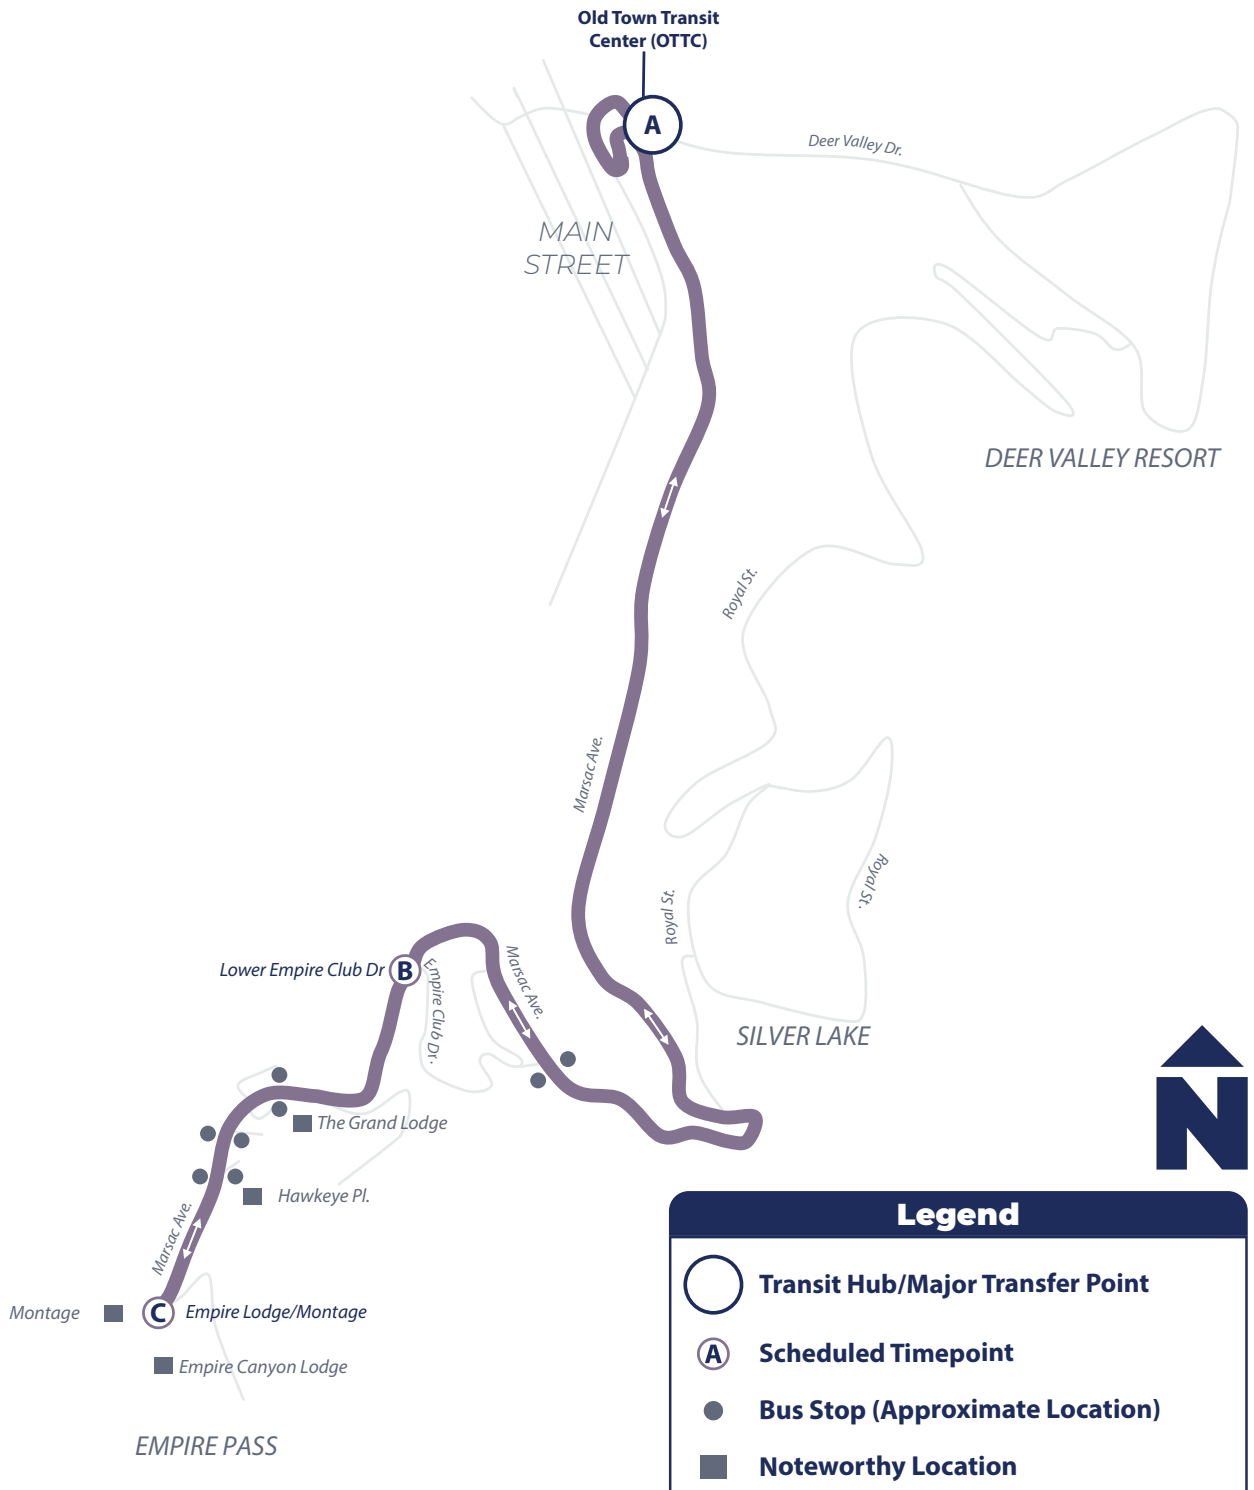

Hours: 6:40 AM - 6:10 PM

From Old Town Transit Center