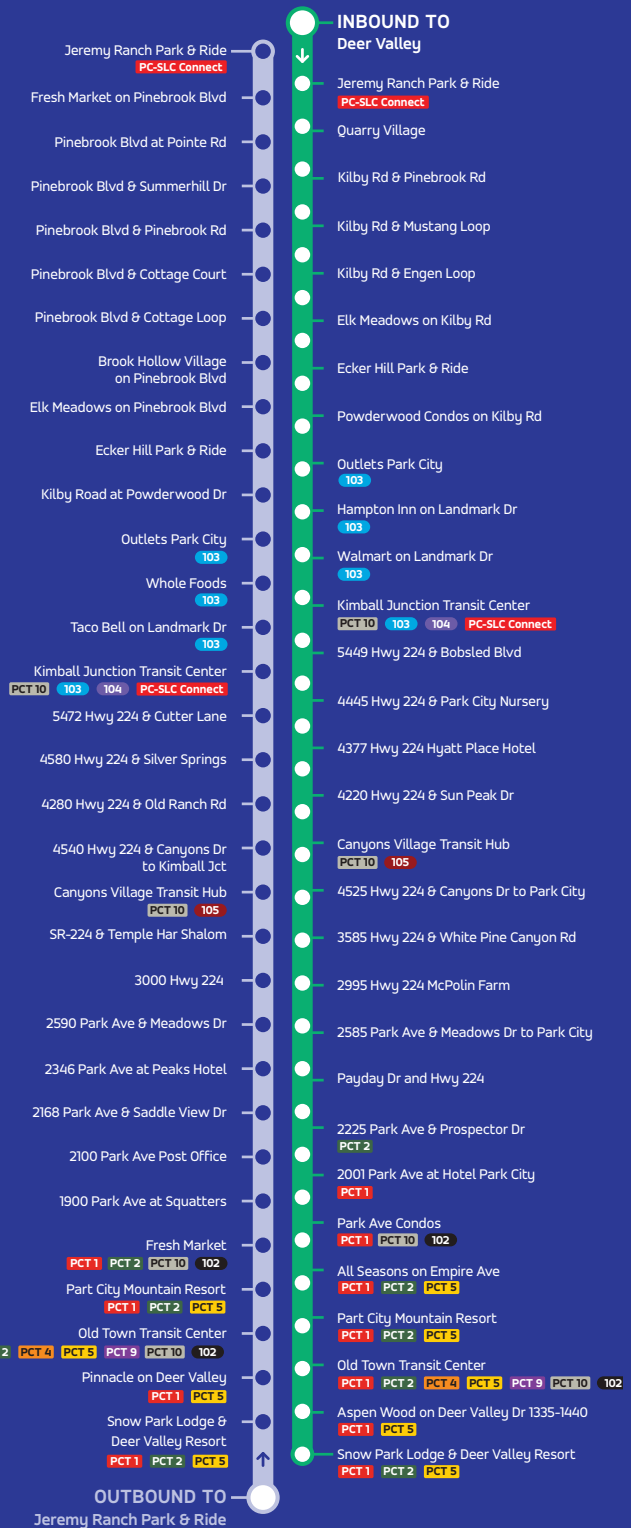

101 Spiro (Operated by High Valley Transit)

**High Valley
TRANSIT**

Bus line

101 - Spiro / 224 Local.

Every 15 mins from
5:45am - 11:35pm,
7 days a week.

All rides are **FREE**.

**Cada 15 minutos de 5:45am-11:35pm,
los 7 días de la semana.**

Todos los viajes son GRATUITOS.

Descarga la aplicación de **High Valley
Transit** o llama al **(435) 246-1538** para
obtener más información.

Scan the QR Code to download
the **High Valley Transit** app or call
(435) 246-1538 for more information.