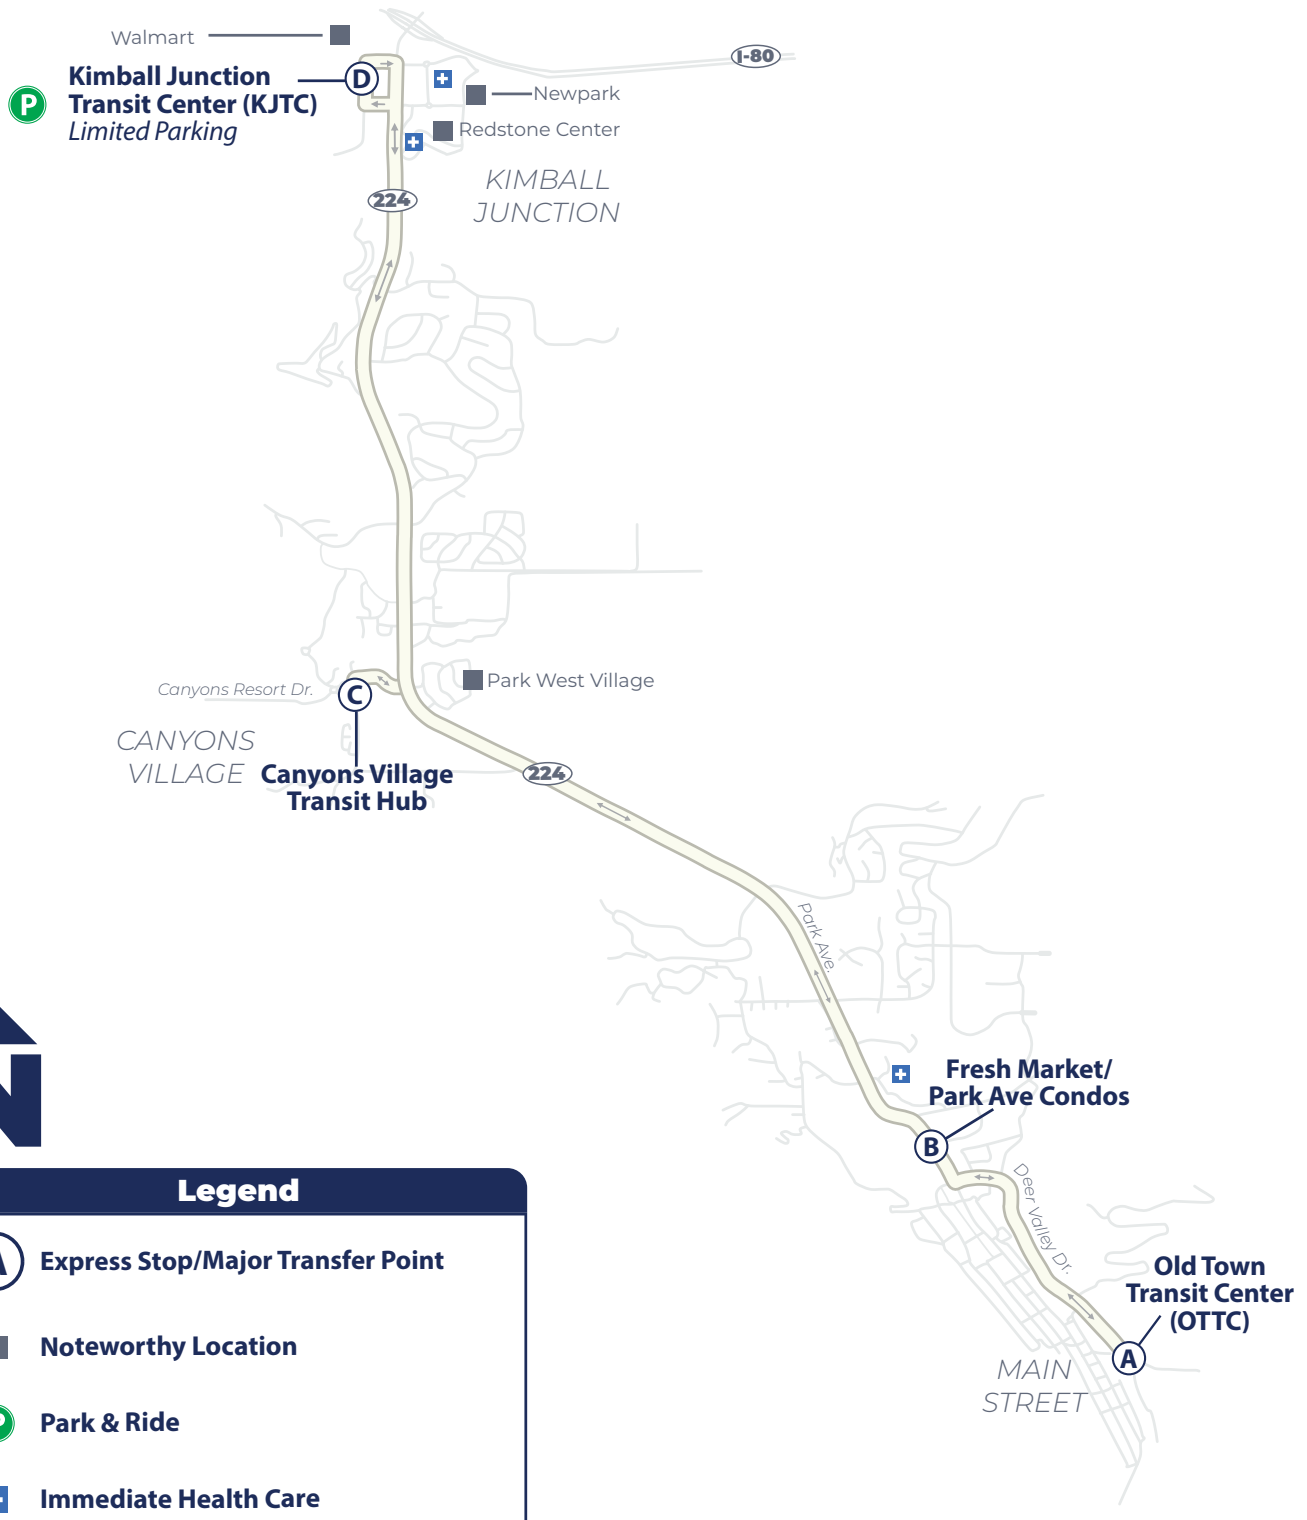

Hours: 6:40 AM—11:10 PM
From Old Town Transit Center

Legend

- **(A)** Express Stop/Major Transfer Point
- **■** Noteworthy Location
- **(P)** Park & Ride
- **+** Immediate Health Care