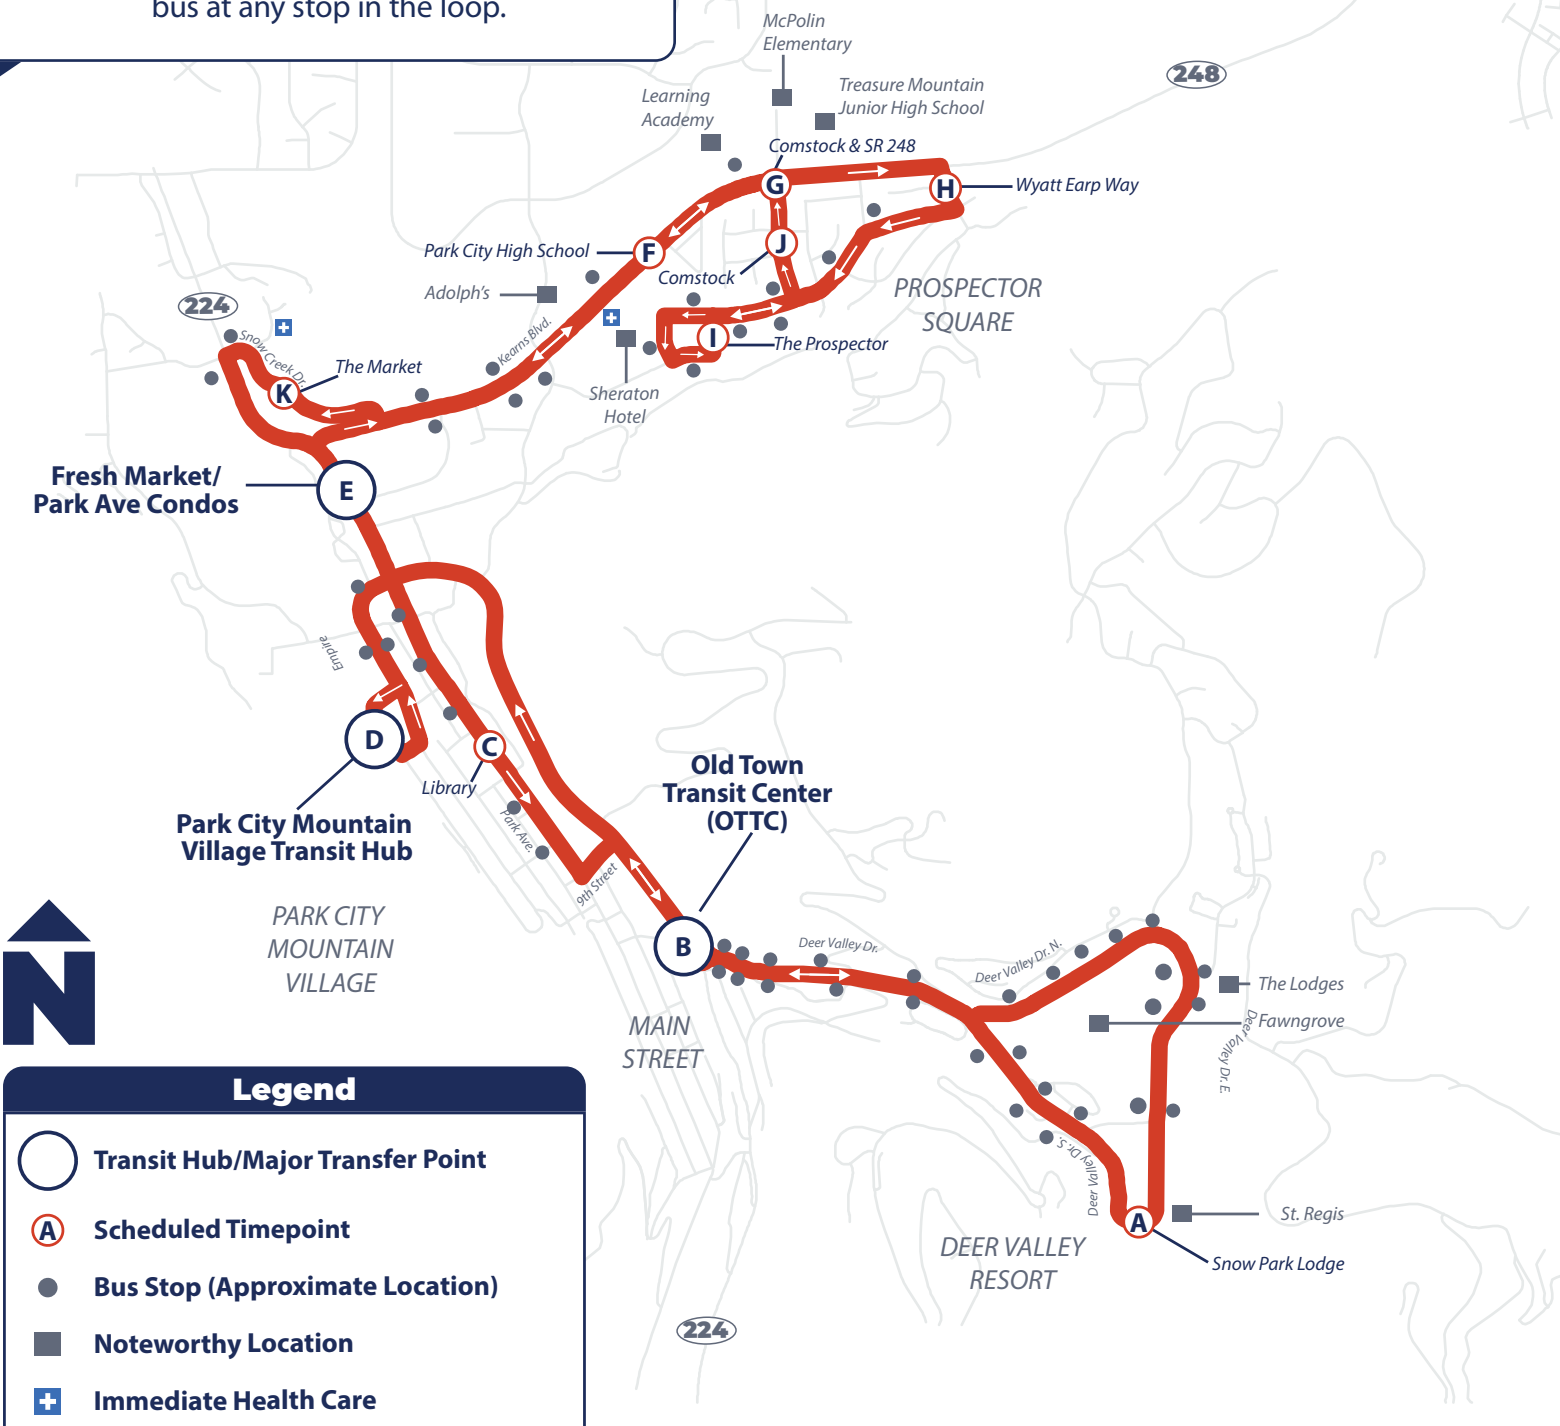

Zone D | Deer Valley Resort

Zone E | Montage Deer Valley
Silver Lake Village

Zone F | Park City High School
Express Shuttle

Hours: 7:00 AM—11:00 PM

From Old Town Transit Center

Route Notes

Combined Frequency

The 1 Red and 5 Yellow schedules combine to provide 15-minute frequency at the following timepoints: A, B, C, D, F, G, J, I

Service Between Main St.—Deer Valley

During the Kimball Arts Festival, buses will travel in both directions in the Deer Valley Resort 'loop'. Catch a bus to Main Street or get off the bus at any stop in the loop.

Hours: 6:40 AM—11:10 PM
From Old Town Transit Center

Legend

- (A)** Express Stop/Major Transfer Point
- Noteworthy Location
- (P)** Park & Ride
- +** Immediate Health Care

Kimball Junction— Main Street Express