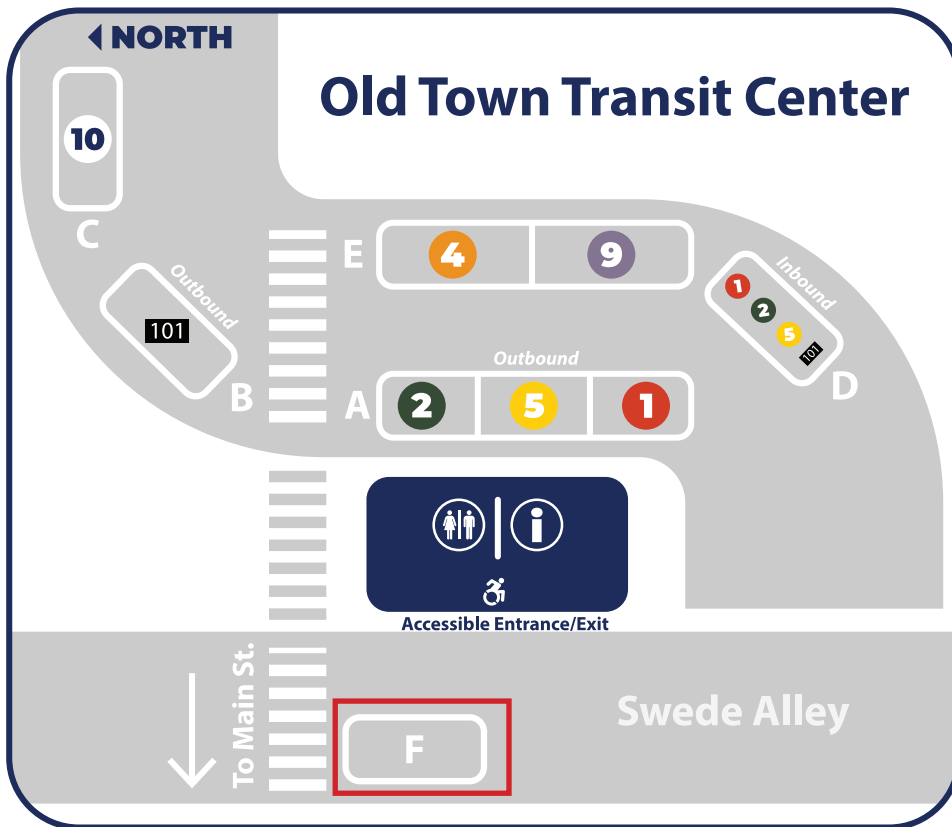

Volunteer Stations

9th & Main St.

**Swede Alley
Crosswalk
Management**

Heber Ave

Bear Bench

**Old Town
Transit Center**

Volunteer Stations/ Bus Zones

Old Town Transit Center Bus Zones

Zone F (Shuttle Stop) Location

Zone A | Park City High School / Other Destinations
via Park City Mountain

Zone B | Kimball Junction, Ecker Hill P&R
via Park City Mountain & Canyons Village

Zone C | Kimball Junction Express
via Canyons Village