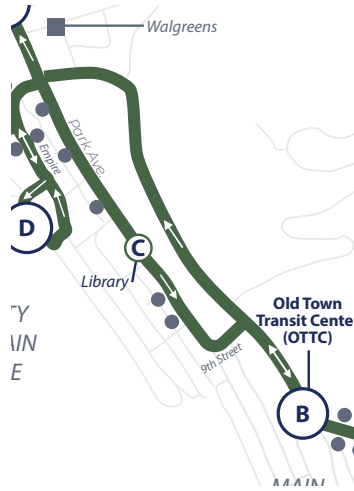

Using This Guide

Route Detours

During the Arts Festival, the 1 Red, 2 Green, and 5 Yellow will travel South (toward Main St.) on Park Ave and North (away from Main St.) on Deer Valley Drive. These buses will still serve Park City Mountain Village, but will not serve any North-bound stops between Old Town Transit Center and Empire Ave. *There is no Trolley service during the festival.*