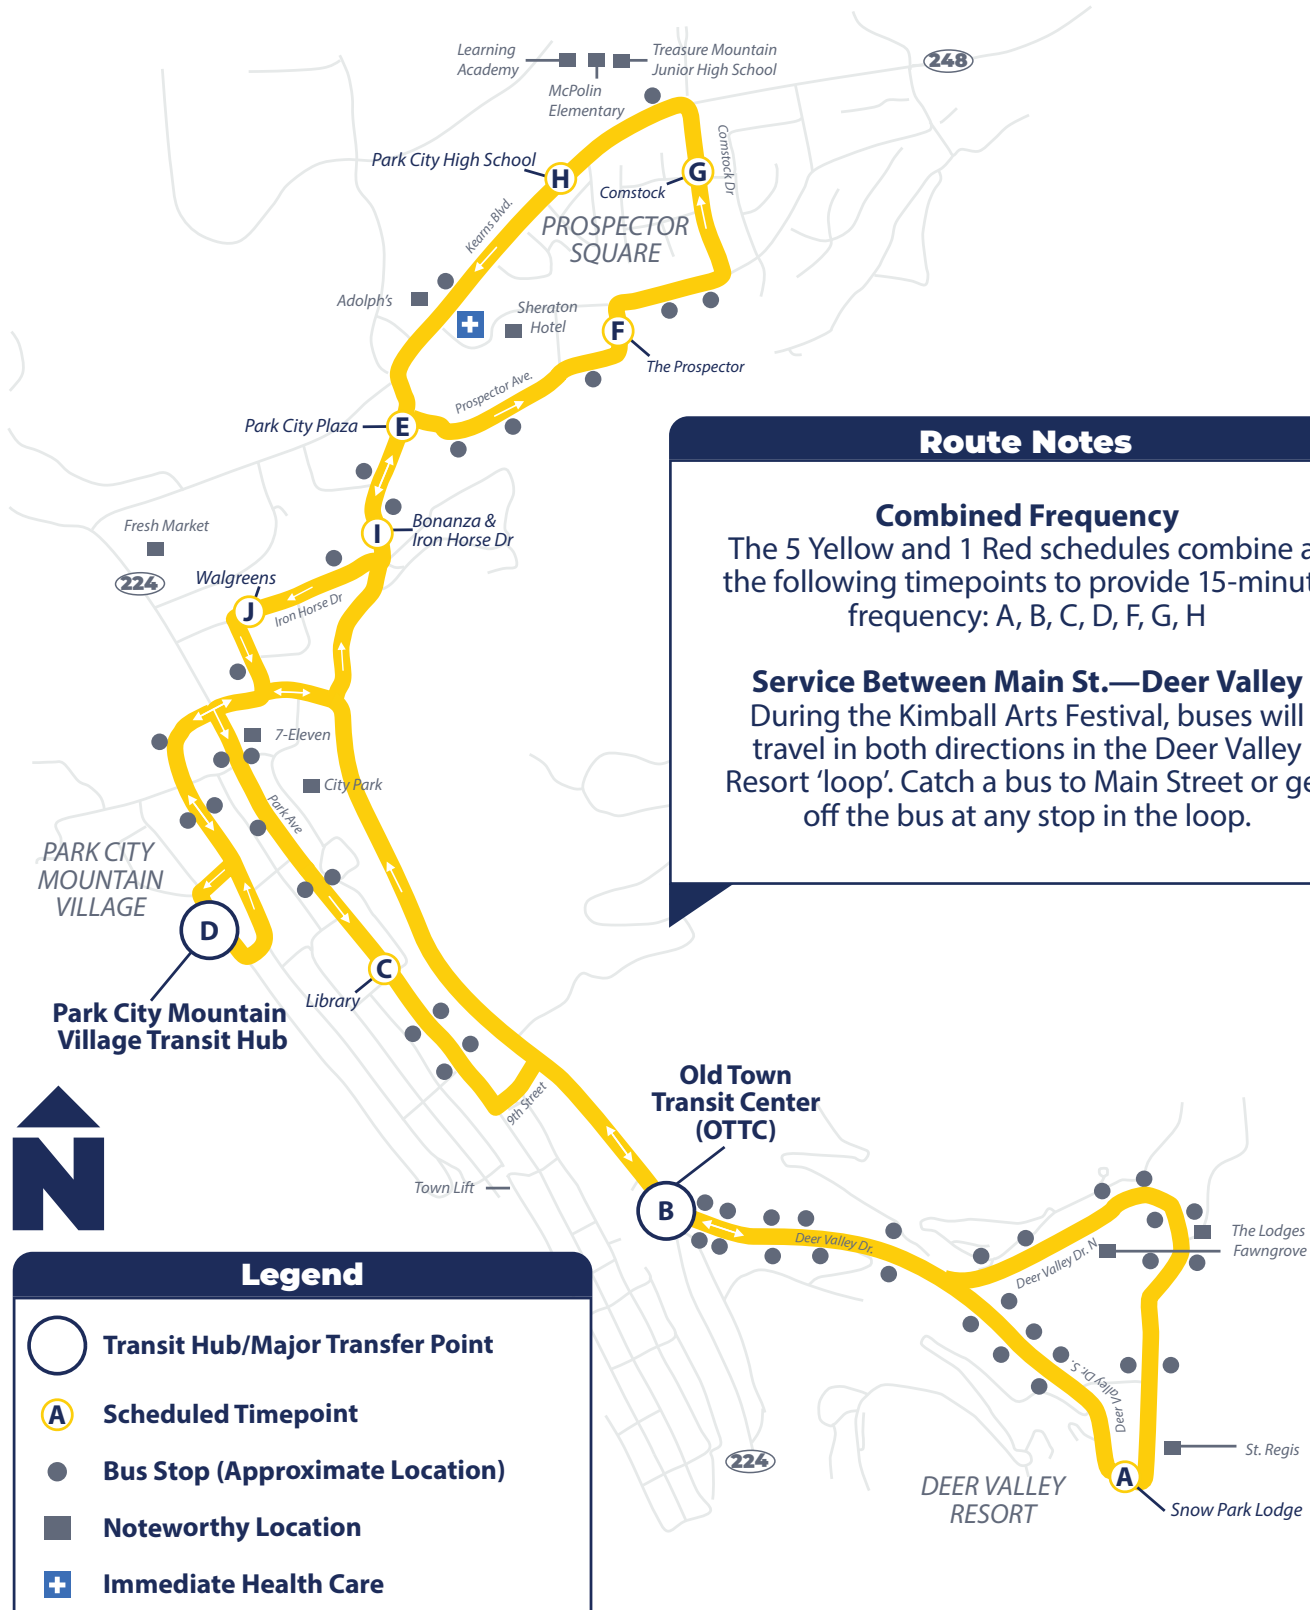

Hours: 6:50 AM—11:20 PM
 From Old Town Transit Center

Deer Valley Resort — Prospector Square Buses Every 30 Minutes

To Prospector Square

A > B > D > E > F				
Deer Valley Resort (Depart)	Main St. (OTTC)	Park City Mountain Village	Park City Plaza	The Prospector
--	--	--	6:32 AM	6:34 AM
6:42 AM	6:50 AM	6:57 AM	7:02 AM	7:04 AM
7:12 AM	7:20 AM	7:27 AM	7:32 AM	7:34 AM
7:42 AM	7:50 AM	7:57 AM	8:02 AM	8:04 AM
8:12 AM	8:20 AM	8:27 AM	8:32 AM	8:34 AM
8:42 AM	8:50 AM	8:57 AM	9:02 AM	9:04 AM
9:12 AM	9:20 AM	9:27 AM	9:32 AM	9:34 AM
9:42 AM	9:50 AM	9:57 AM	10:02 AM	10:04 AM
10:12 AM	10:20 AM	10:27 AM	10:32 AM	10:34 AM
10:42 AM	10:50 AM	10:57 AM	11:02 AM	11:04 AM
11:12 AM	11:20 AM	11:27 AM	11:32 AM	11:34 AM
11:42 AM	11:50 AM	11:57 AM	12:02 PM	12:04 PM
12:12 PM	12:20 PM	12:27 PM	12:32 PM	12:34 PM
12:42 PM	12:50 PM	12:57 PM	1:02 PM	1:04 PM
1:12 PM	1:20 PM	1:27 PM	1:32 PM	1:34 PM
1:42 PM	1:50 PM	1:57 PM	2:02 PM	2:04 PM
2:12 PM	2:20 PM	2:27 PM	2:32 PM	2:34 PM
2:42 PM	2:50 PM	2:57 PM	3:02 PM	3:04 PM
3:12 PM	3:20 PM	3:27 PM	3:32 PM	3:34 PM
3:42 PM	3:50 PM	3:57 PM	4:02 PM	4:04 PM
4:12 PM	4:20 PM	4:27 PM	4:32 PM	4:34 PM
4:42 PM	4:50 PM	4:57 PM	5:02 PM	5:04 PM
5:12 PM	5:20 PM	5:27 PM	5:32 PM	5:34 PM
5:42 PM	5:50 PM	5:57 PM	6:02 PM	6:04 PM
6:12 PM	6:20 PM	6:27 PM	6:32 PM	6:34 PM
6:42 PM	6:50 PM	6:57 PM	7:02 PM	7:04 PM
7:12 PM	7:20 PM	7:27 PM	7:32 PM	7:34 PM
7:42 PM	7:50 PM	7:57 PM	8:02 PM	8:04 PM
8:12 PM	8:20 PM	8:27 PM	8:32 PM	8:34 PM
8:42 PM	8:50 PM	8:57 PM	9:02 PM	9:04 PM
9:12 PM	9:20 PM	9:27 PM	9:32 PM	9:34 PM
9:42 PM	9:50 PM	9:57 PM	10:02 PM	10:04 PM
10:12 PM	10:20 PM	10:27 PM	10:32 PM	10:34 PM
10:42 PM	10:50 PM	10:57 PM	11:02 PM	11:04 PM
11:12 PM	11:20 PM	11:27 PM	11:32 PM	11:34 PM

Hours: 6:40 AM—11:10 PM
From Old Town Transit Center

Legend

- (A)** Express Stop/Major Transfer Point
- Noteworthy Location
- (P)** Park & Ride
- +** Immediate Health Care

Kimball Junction— Main Street Express