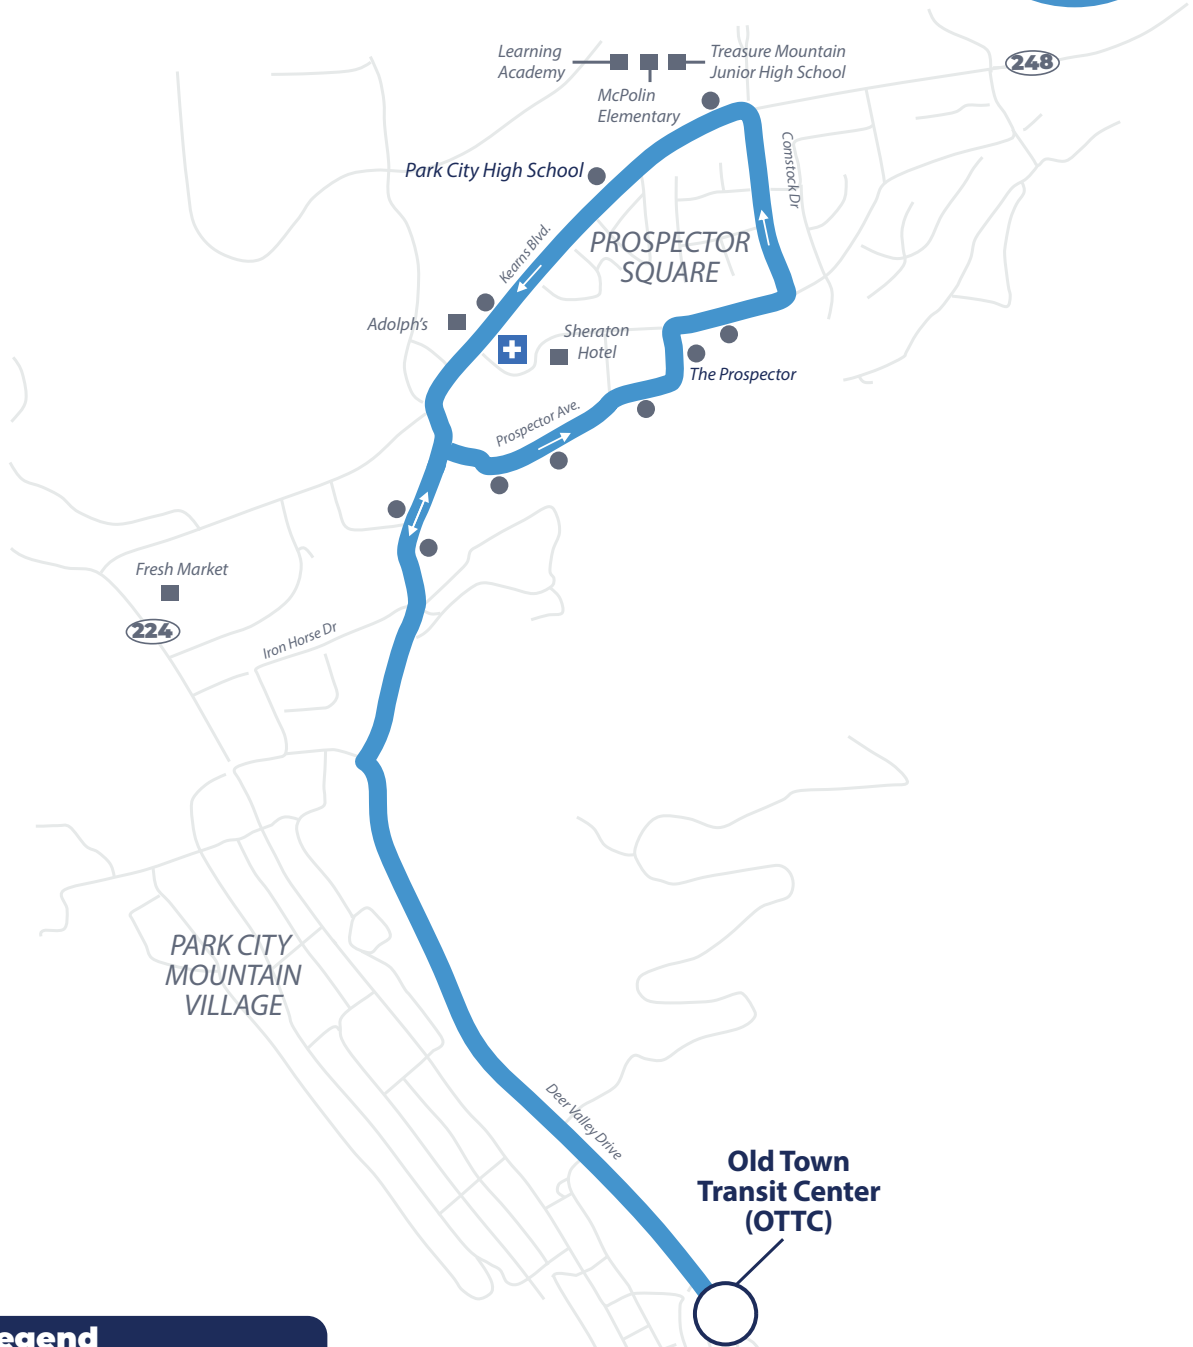

Main Street — High School

Buses Every 5-10 Minutes

Legend

- Transit Hub/Major Transfer Point
- Bus Stop (Approximate Location)
- Noteworthy Location
- Immediate Health Care

Hours:

Friday: 4:30 PM—9:00 PM

Saturday: 9:30 AM—8:00 PM

Sunday: 9:30 AM—6:00 PM

From Old Town Transit Center