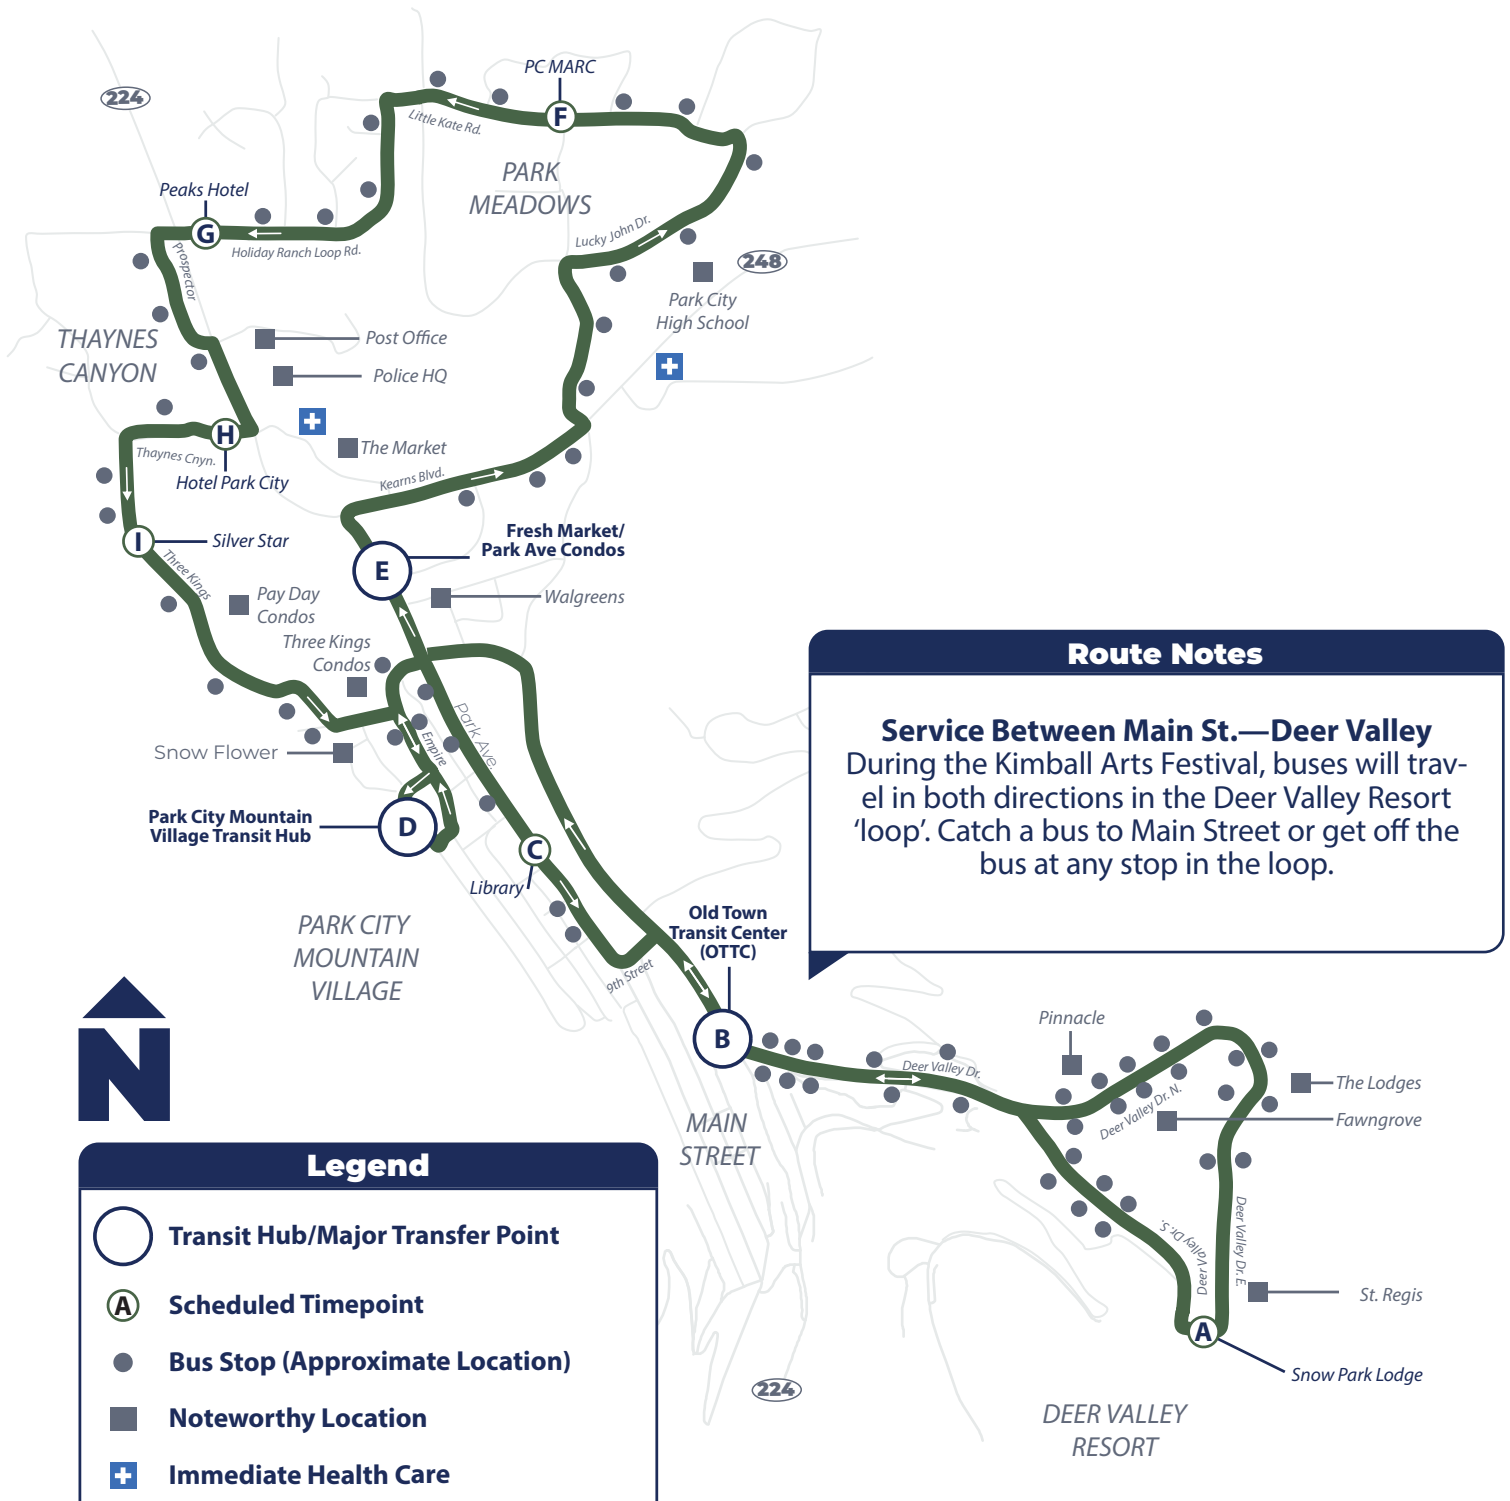

Hours: 7:07 AM—11:07 PM

From Old Town Transit Center