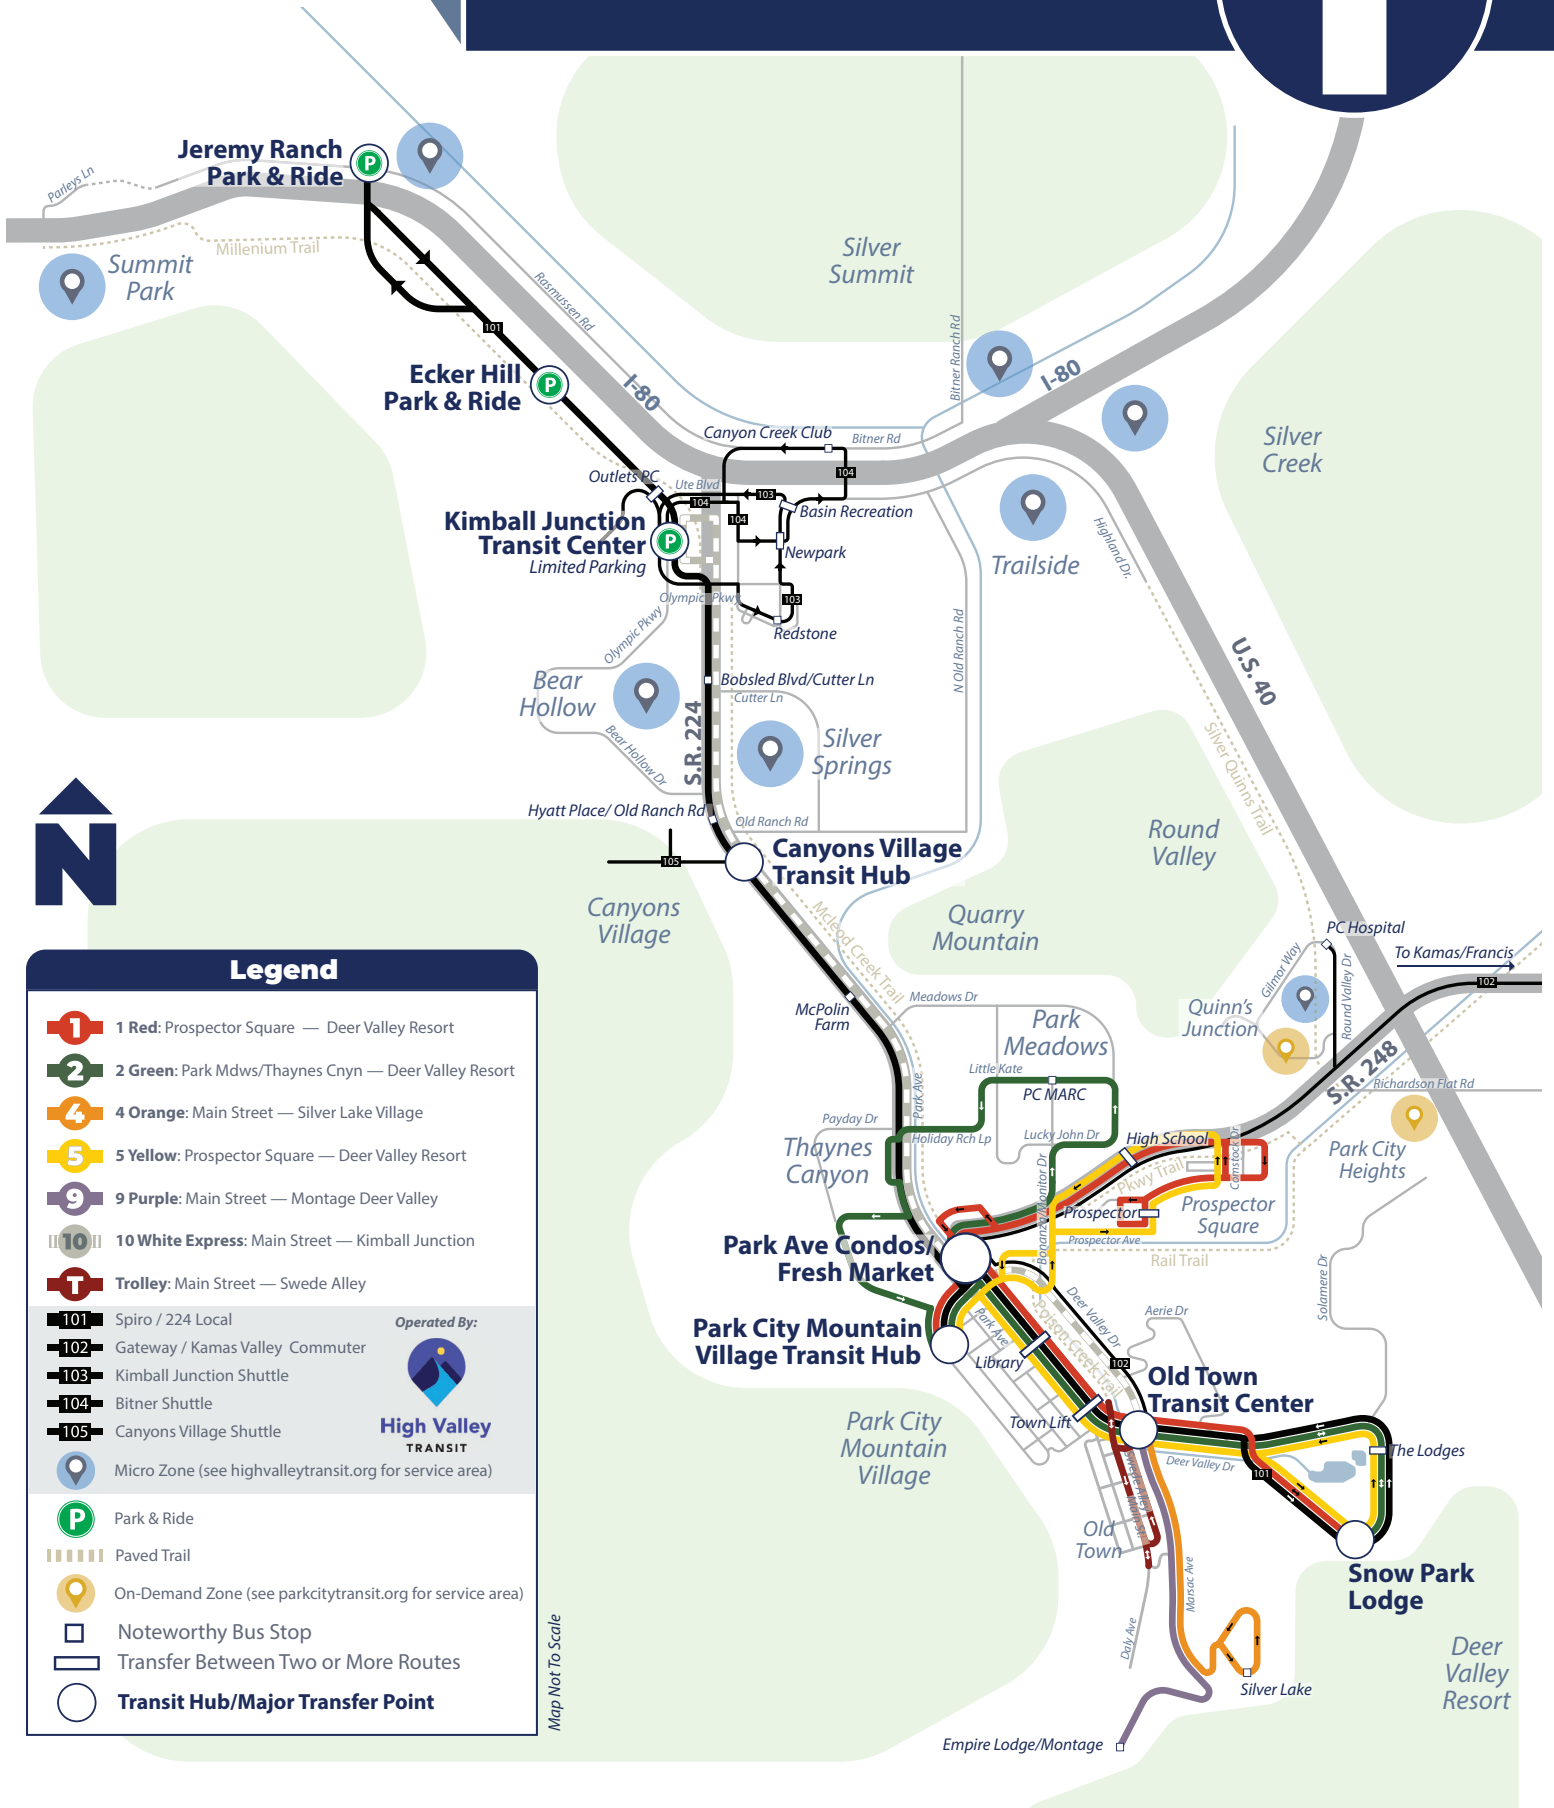

System Information

Legend

1. **1 Red:** Prospector Square — Deer Valley Resort
   - **2 Green:** Park Mdw/Thaynes Cnyn — Deer Valley Resort
   - **4 Orange:** Main Street — Silver Lake Village
   - **5 Yellow:** Prospector Square — Deer Valley Resort
   - **9 Purple:** Main Street — Montage Deer Valley
   - **10 White Express:** Main Street — Kimball Junction
   - **T Trolley:** Main Street — Swede Alley
   - **101** Spiro / 224 Local
   - **102** Gateway / Kamas Valley Commuter
   - **103** Kimball Junction Shuttle
   - **104** Bitner Shuttle
   - **105** Canyons Village Shuttle
2. **P** Park & Ride
   - **|||||** Paved Trail
   - **📍** On-Demand Zone (see parkcitytransit.org for service area)
   - **□** Noteworthy Bus Stop
   - **▭** Transfer Between Two or More Routes
   - **○** **Transit Hub/Major Transfer Point**

   Operated By:

   High Valley
   TRANSIT

Map Not To Scale