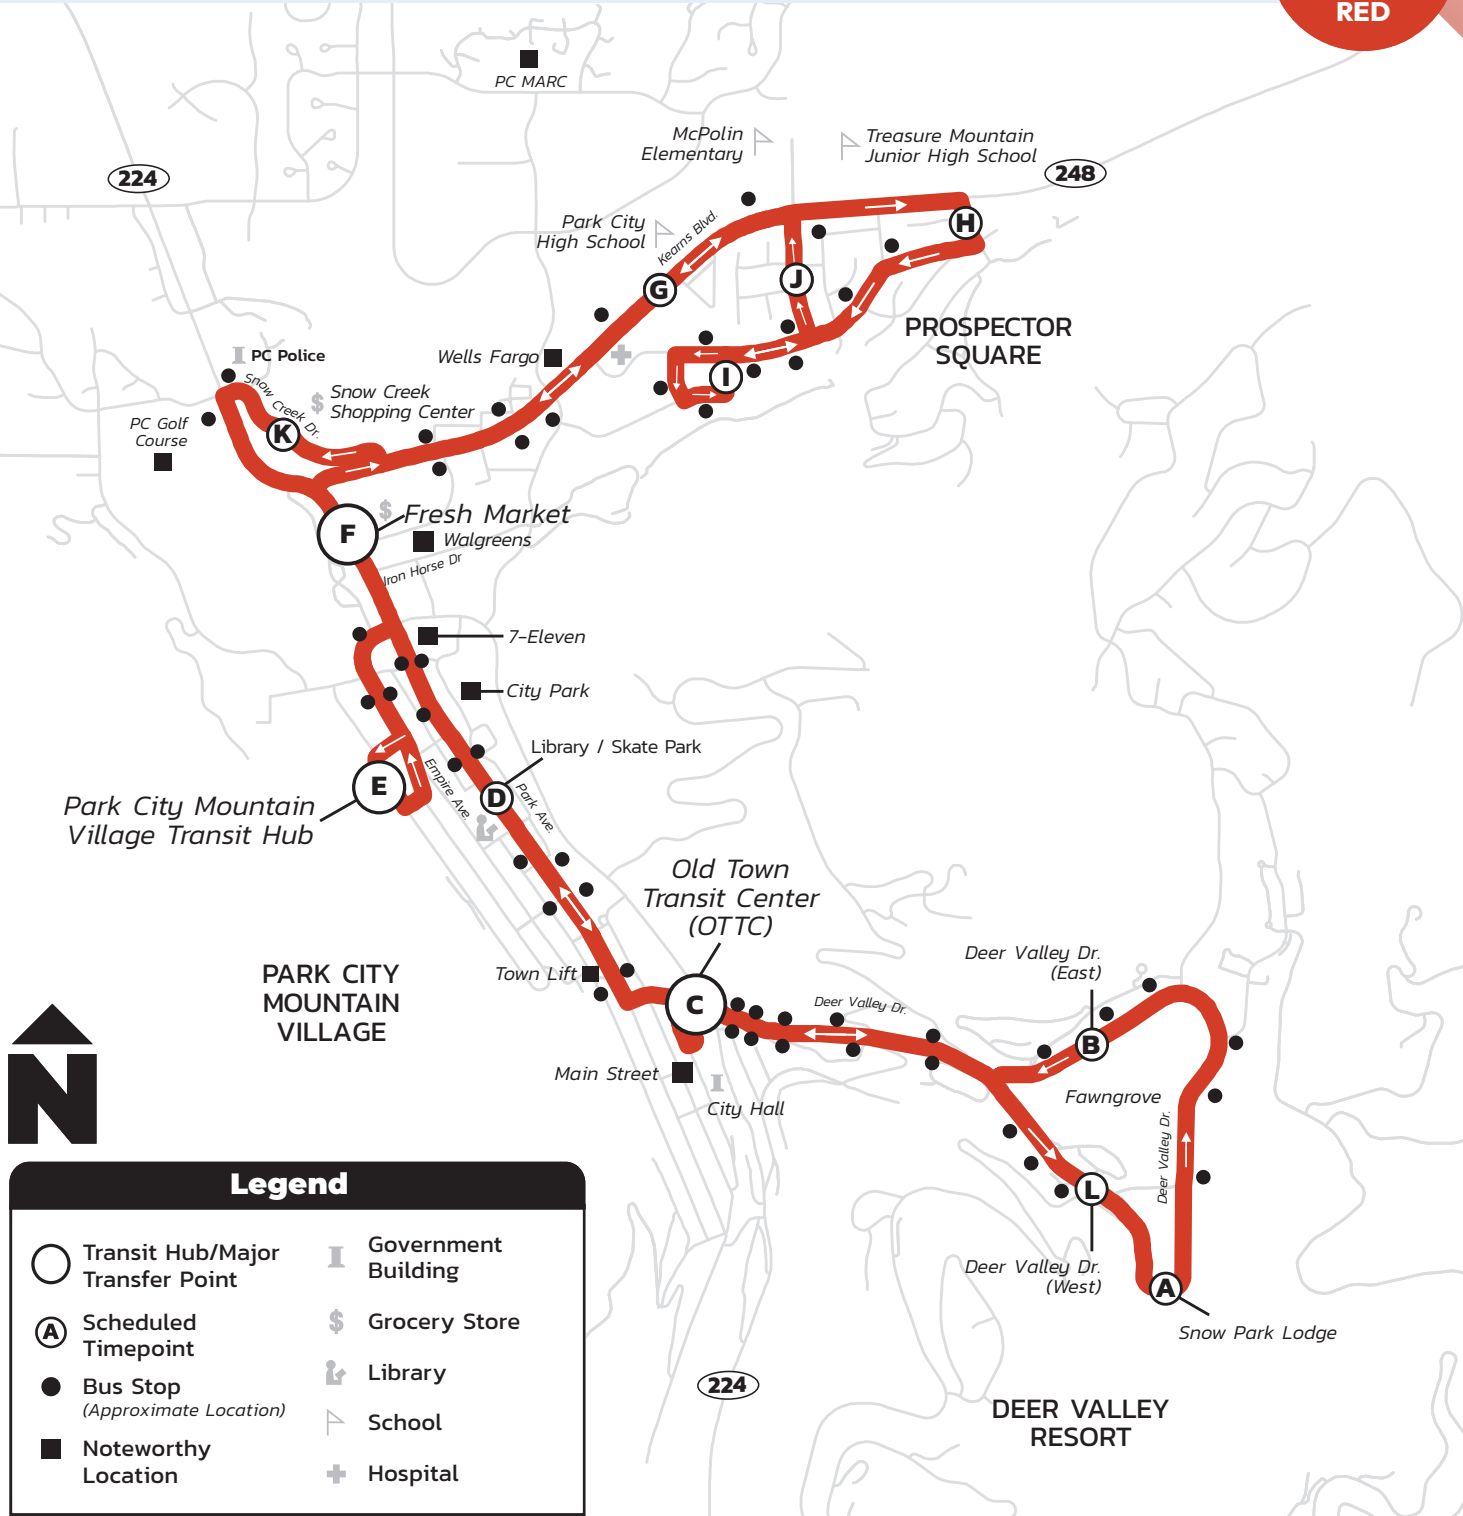

Hours: 6:50 AM–11:20 PM

From Old Town Transit Center (OTTC)
Seven days a week

Prospector Square– Deer Valley Resort

Every 30 Minutes

Legend

Transit Hub/Major Transfer Point	Government Building
Scheduled Timepoint	Grocery Store
Bus Stop (Approximate Location)	Library
Noteworthy Location	School
	Hospital