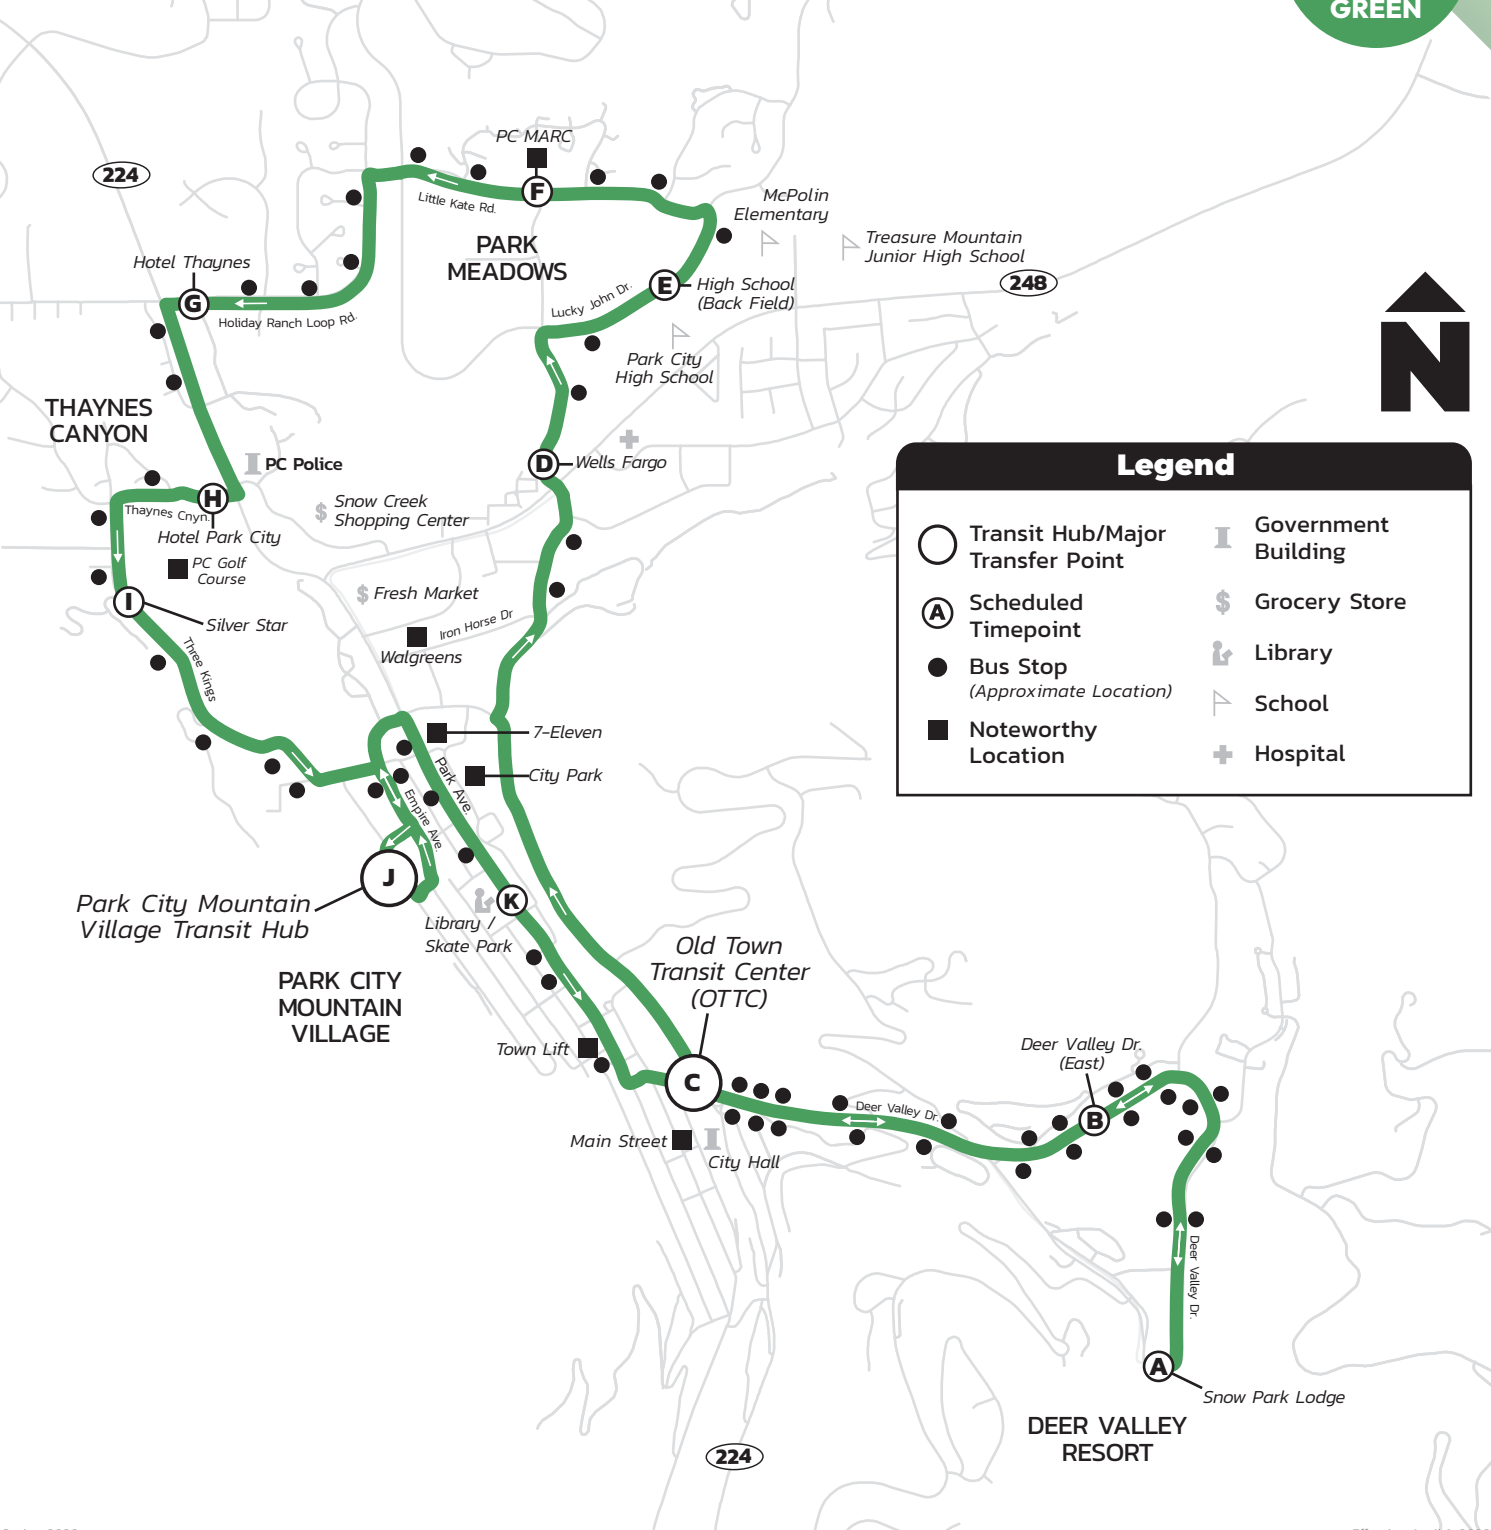

Hours: 5:48 AM—11:18 PM

From Old Town Transit Center (OTTC)
Seven days a week

Park Meadows/Thaynes -Deer Valley Resort

Every 30 Minutes

Legend

	Transit Hub/Major Transfer Point		Government Building
	Scheduled Timepoint		Grocery Store
	Bus Stop (Approximate Location)		Library
	Noteworthy Location		School
			Hospital