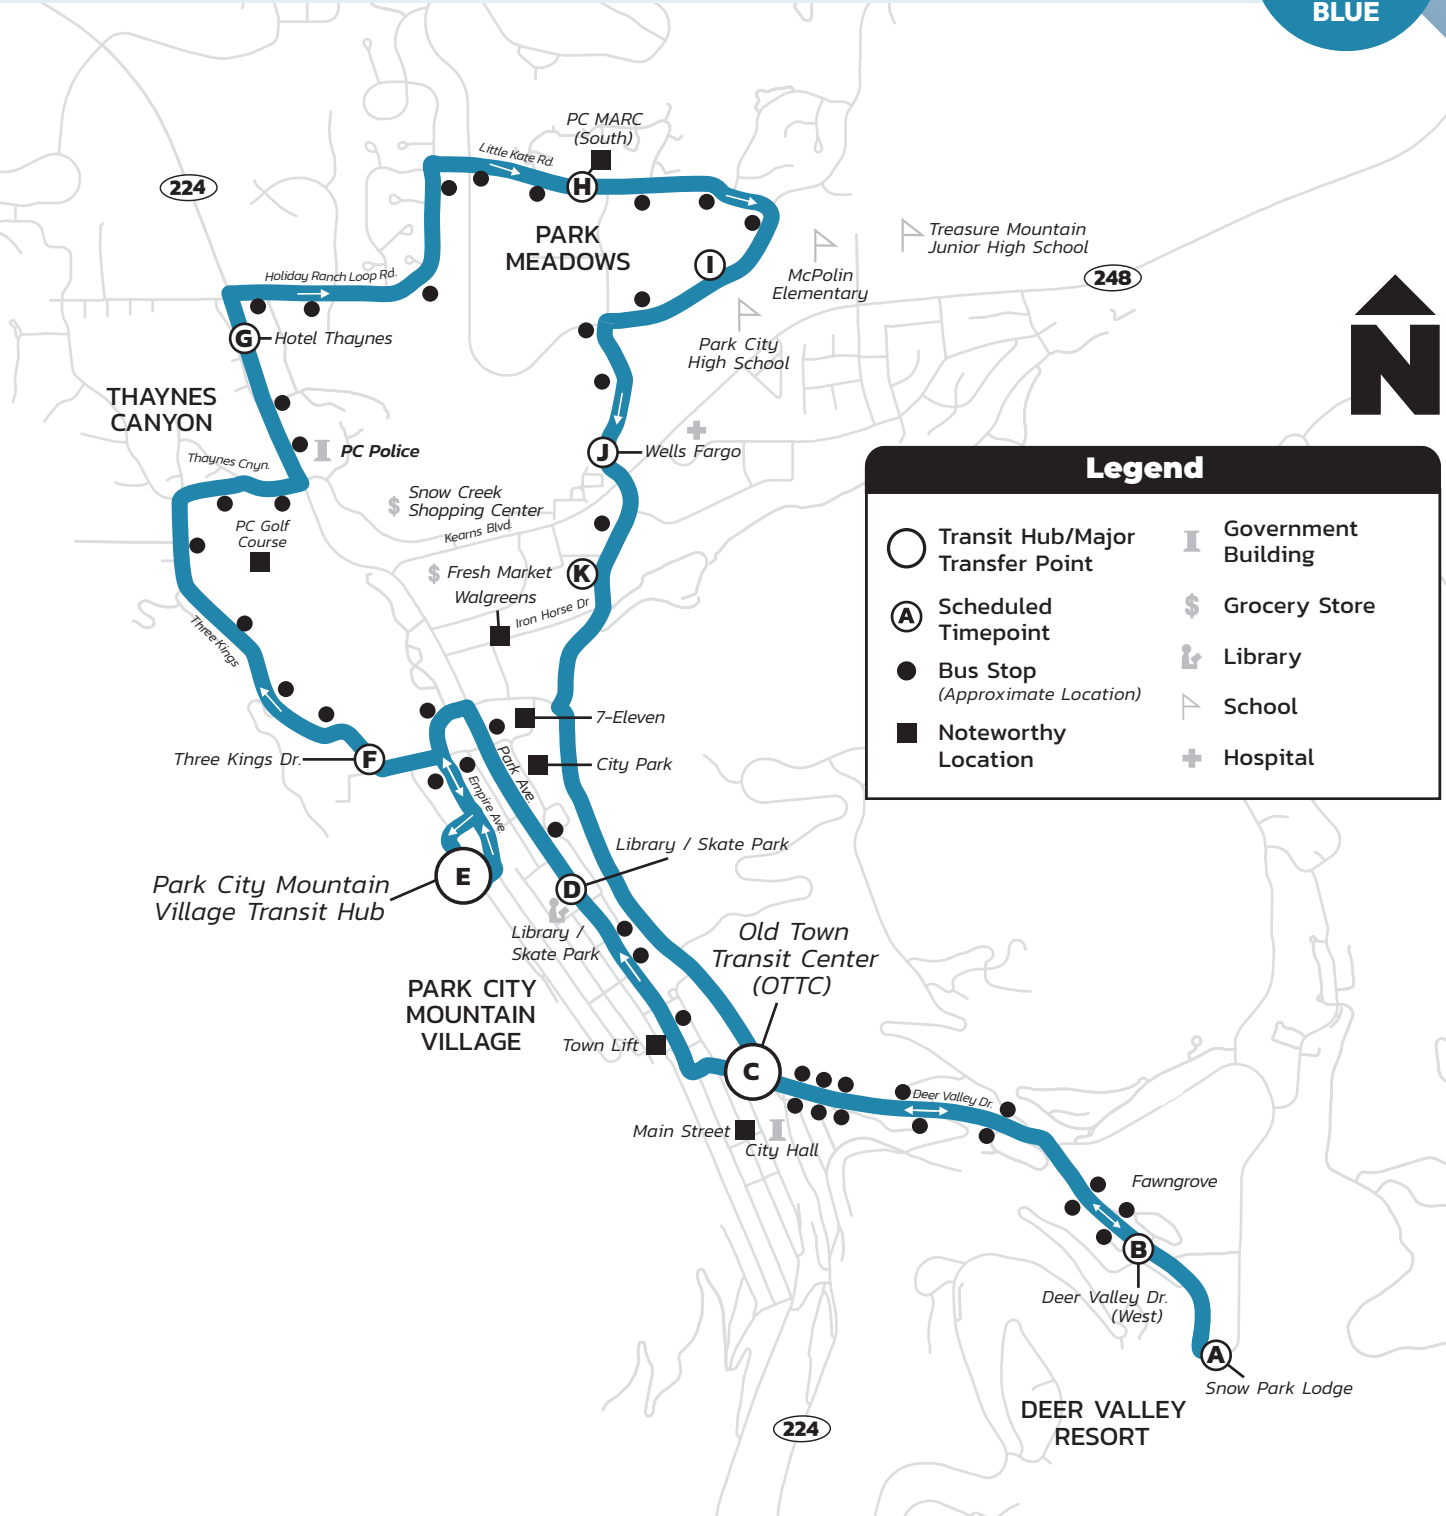

Hours: 6:30 AM–11:00 PM

From Old Town Transit Center (OTTC)
Seven days a week

Thaynes/Park Meadows

–Deer Valley Resort

Every 30 Minutes

3
BLUE

Legend

Scheduled Timepoint	Government Building
Transit Hub/Major Transfer Point	Grocery Store
Bus Stop (Approximate Location)	Library
Noteworthy Location	School
	Hospital