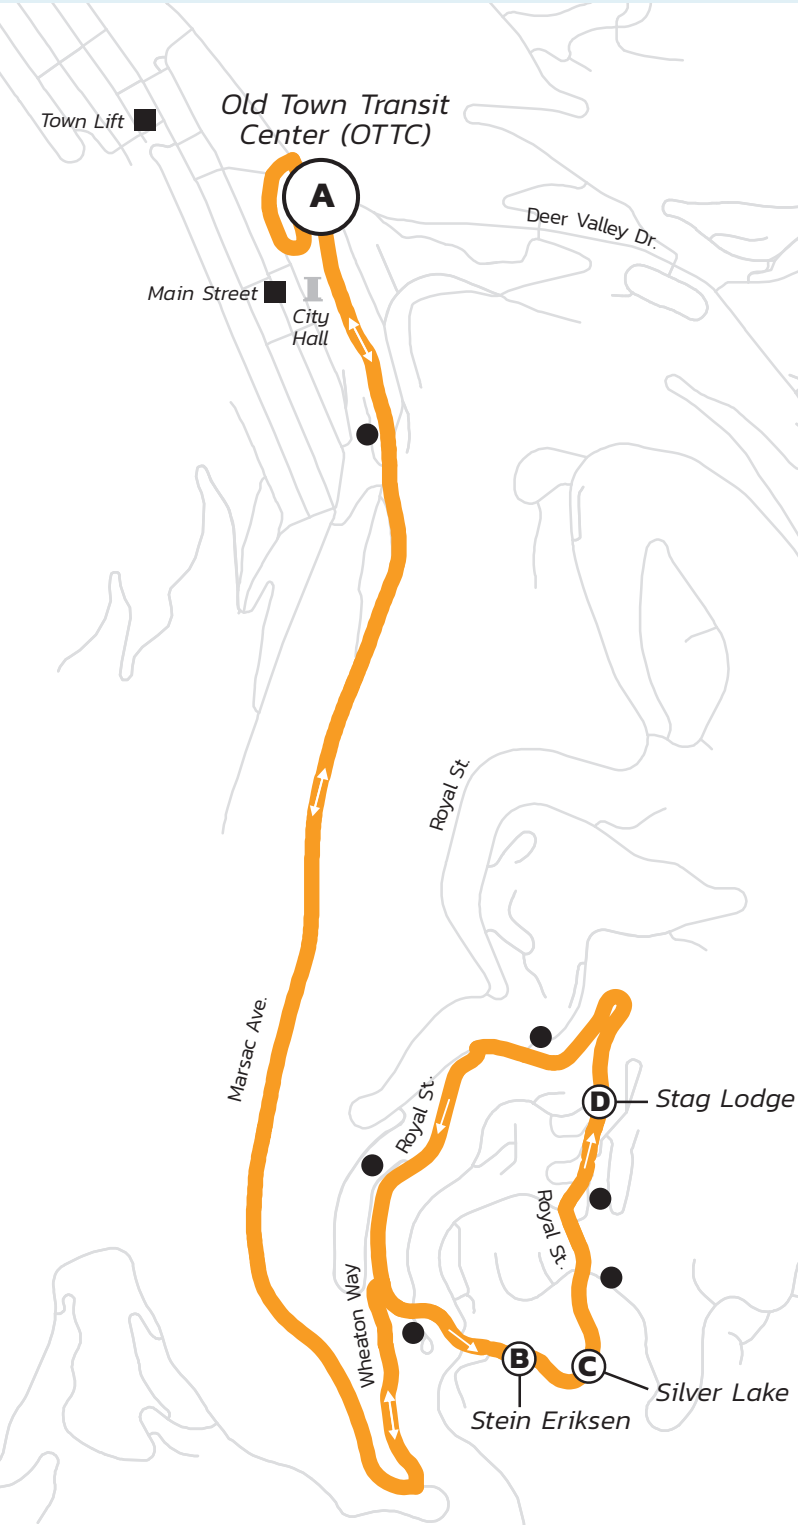

**Hours: 5:46 AM - 6:16 PM one trip at 10:46 PM**

From Old Town Transit Center (OTTC)

Seven days a week

**Main Street (OTTC)–  
Silver Lake Village**

Every 30 Minutes

To Silver Lake		
A	B	C
Main St. (OTTC)	Stein Eriksen	Silver Lake (Arrive)
5:46 AM	5:51 AM	5:52 AM
6:16 AM	6:21 AM	6:22 AM
6:46 AM	6:51 AM	6:52 AM
7:16 AM	7:21 AM	7:22 AM
7:46 AM	7:51 AM	7:52 AM
8:16 AM	8:21 AM	8:22 AM
8:46 AM	8:51 AM	8:52 AM
9:16 AM	9:21 AM	9:22 AM
9:46 AM	9:51 AM	9:52 AM
10:16 AM	10:21 AM	10:22 AM
10:46 AM	10:51 AM	10:52 AM
11:16 AM	11:21 AM	11:22 AM
11:46 AM	11:51 AM	11:52 AM
12:16 PM	12:21 PM	12:22 PM
12:46 PM	12:51 PM	12:52 PM
1:16 PM	1:21 PM	1:22 PM
1:46 PM	1:51 PM	1:52 PM
2:16 PM	2:21 PM	2:22 PM
2:46 PM	2:51 PM	2:52 PM
3:16 PM	3:21 PM	3:22 PM
3:46 PM	3:51 PM	3:52 PM
4:16 PM	4:21 PM	4:22 PM
4:46 PM	4:51 PM	4:52 PM
5:16 PM	5:21 PM	5:22 PM
5:46 PM	5:51 PM	5:52 PM
6:16 PM	6:21 PM	6:22 PM
10:46 PM	10:51 PM	10:52 PM

To Main Street		
C	D	A
Silver Lake (Depart)	Stag Lodge	Main St. (OTTC)
5:56 AM	5:57 AM	6:06 AM*
6:26 AM	6:27 AM	6:36 AM*
6:56 AM	6:57 AM	7:06 AM*
7:26 AM	7:27 AM	7:36 AM*
7:56 AM	7:57 AM	8:06 AM*
8:26 AM	8:27 AM	8:36 AM*
8:56 AM	8:57 AM	9:06 AM*
9:26 AM	9:27 AM	9:36 AM*
9:56 AM	9:57 AM	10:06 AM*
10:26 AM	10:27 AM	10:36 AM*
10:56 AM	10:57 AM	11:06 AM*
11:26 AM	11:27 AM	11:36 AM*
11:56 AM	11:57 AM	12:06 PM*
12:26 PM	12:27 PM	12:36 PM*
12:56 PM	12:57 PM	1:06 PM*
1:26 PM	1:27 PM	1:36 PM*
1:56 PM	1:57 PM	2:06 PM*
2:26 PM	2:27 PM	2:36 PM*
2:56 PM	2:57 PM	3:06 PM*
3:26 PM	3:27 PM	3:36 PM*
3:56 PM	3:57 PM	4:06 PM*
4:26 PM	4:27 PM	4:36 PM*
4:56 PM	4:57 PM	5:06 PM*
5:26 PM	5:27 PM	5:36 PM*
5:56 PM	5:57 PM	6:06 PM*
6:26 PM	6:27 PM	6:36 PM*
10:56 PM	10:57 PM	11:06 AM*

\*Continues as 6 Silver bus to Richardson Flat Park and Ride.

**Legend**

- Transit Hub/Major Transfer Point
- Scheduled Timepoint
- Bus Stop (Approximate Location)
- Noteworthy Location
- Government Building
- Grocery Store
- Library
- School
- Hospital