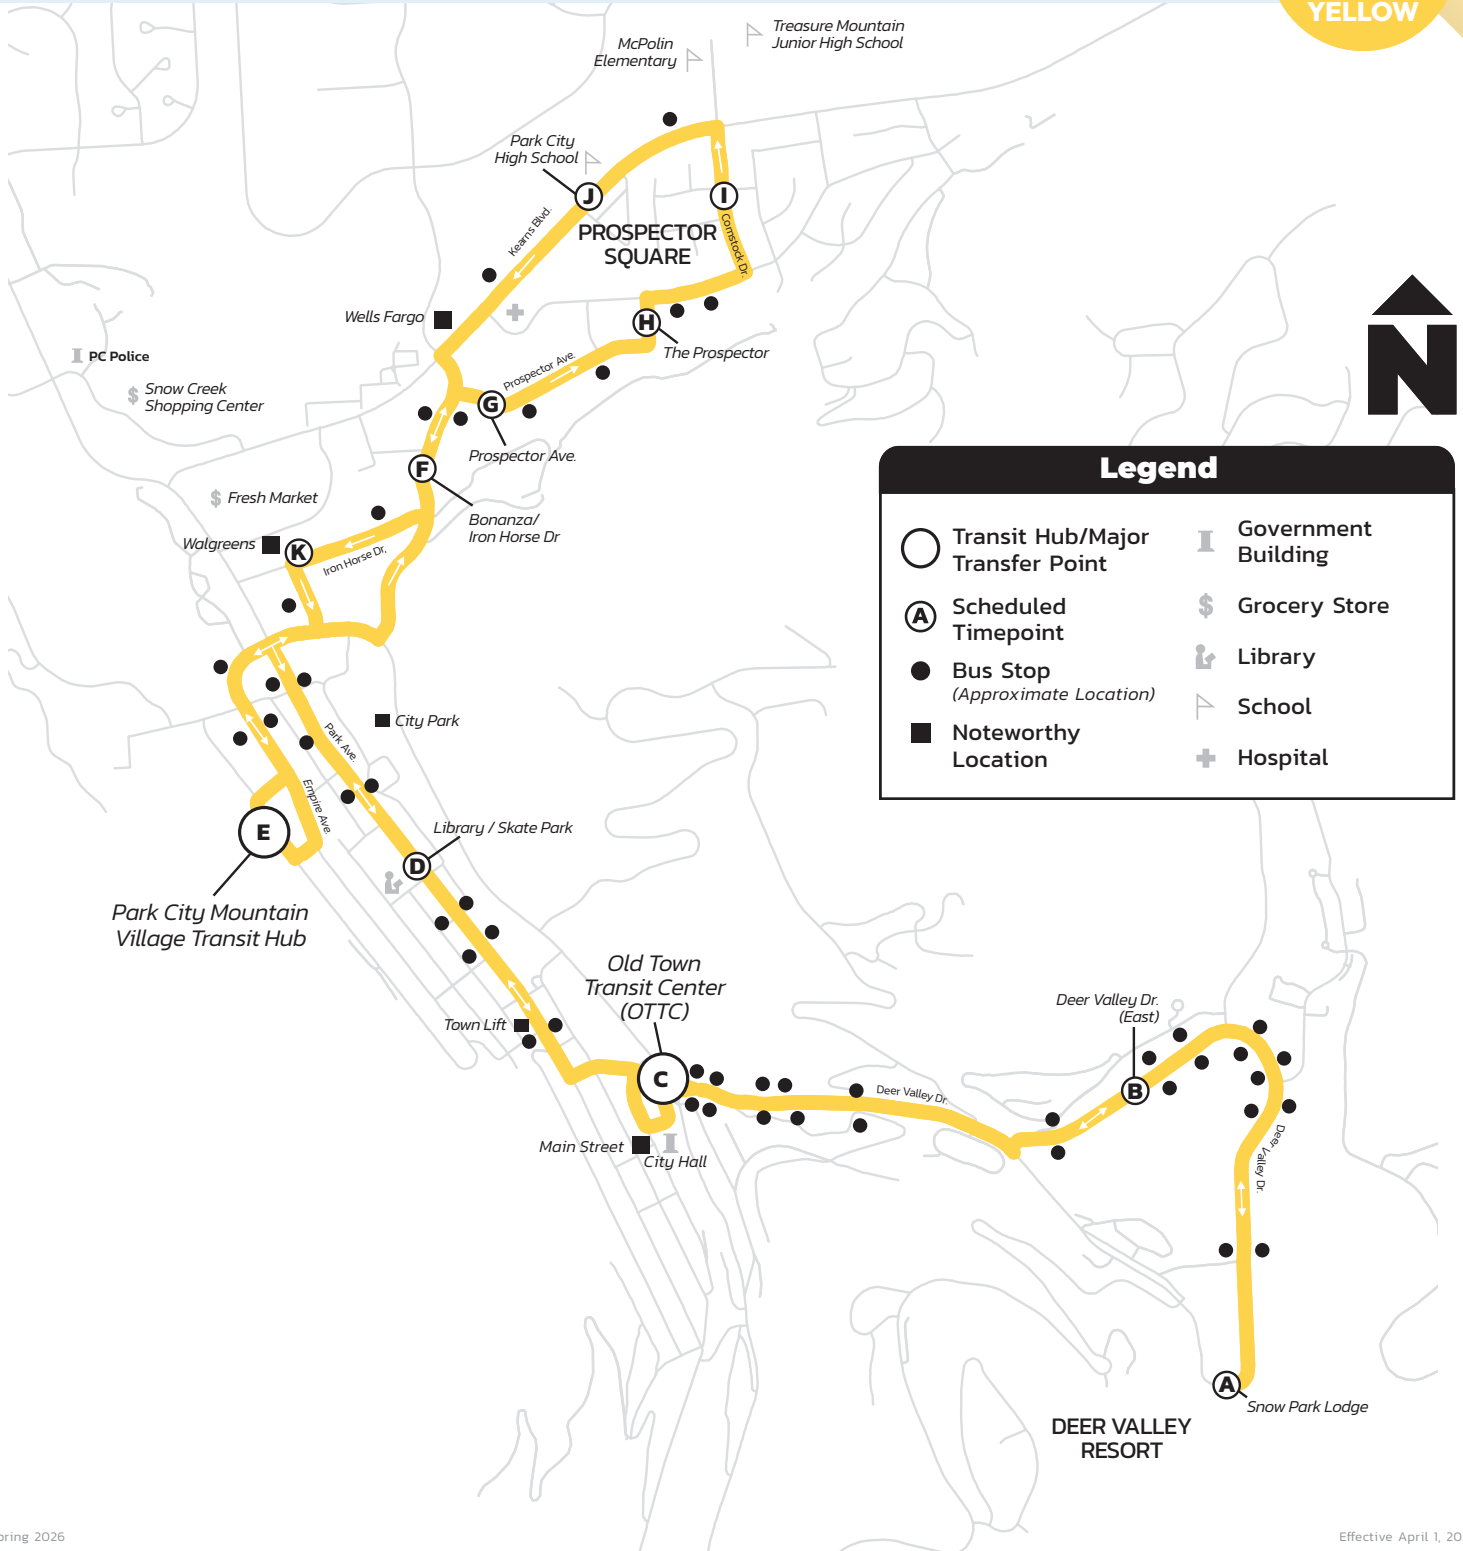

Hours: 7:10 AM - 11:10 PM

From Old Town Transit Center (OTTC)
Seven days a week

Prospector Square-- Deer Valley Resort

Every 30 Minutes

5
YELLOW

Legend

Transit Hub/Major Transfer Point	Government Building
Scheduled Timepoint	Grocery Store
Bus Stop (Approximate Location)	Library
Noteworthy Location	School
	Hospital