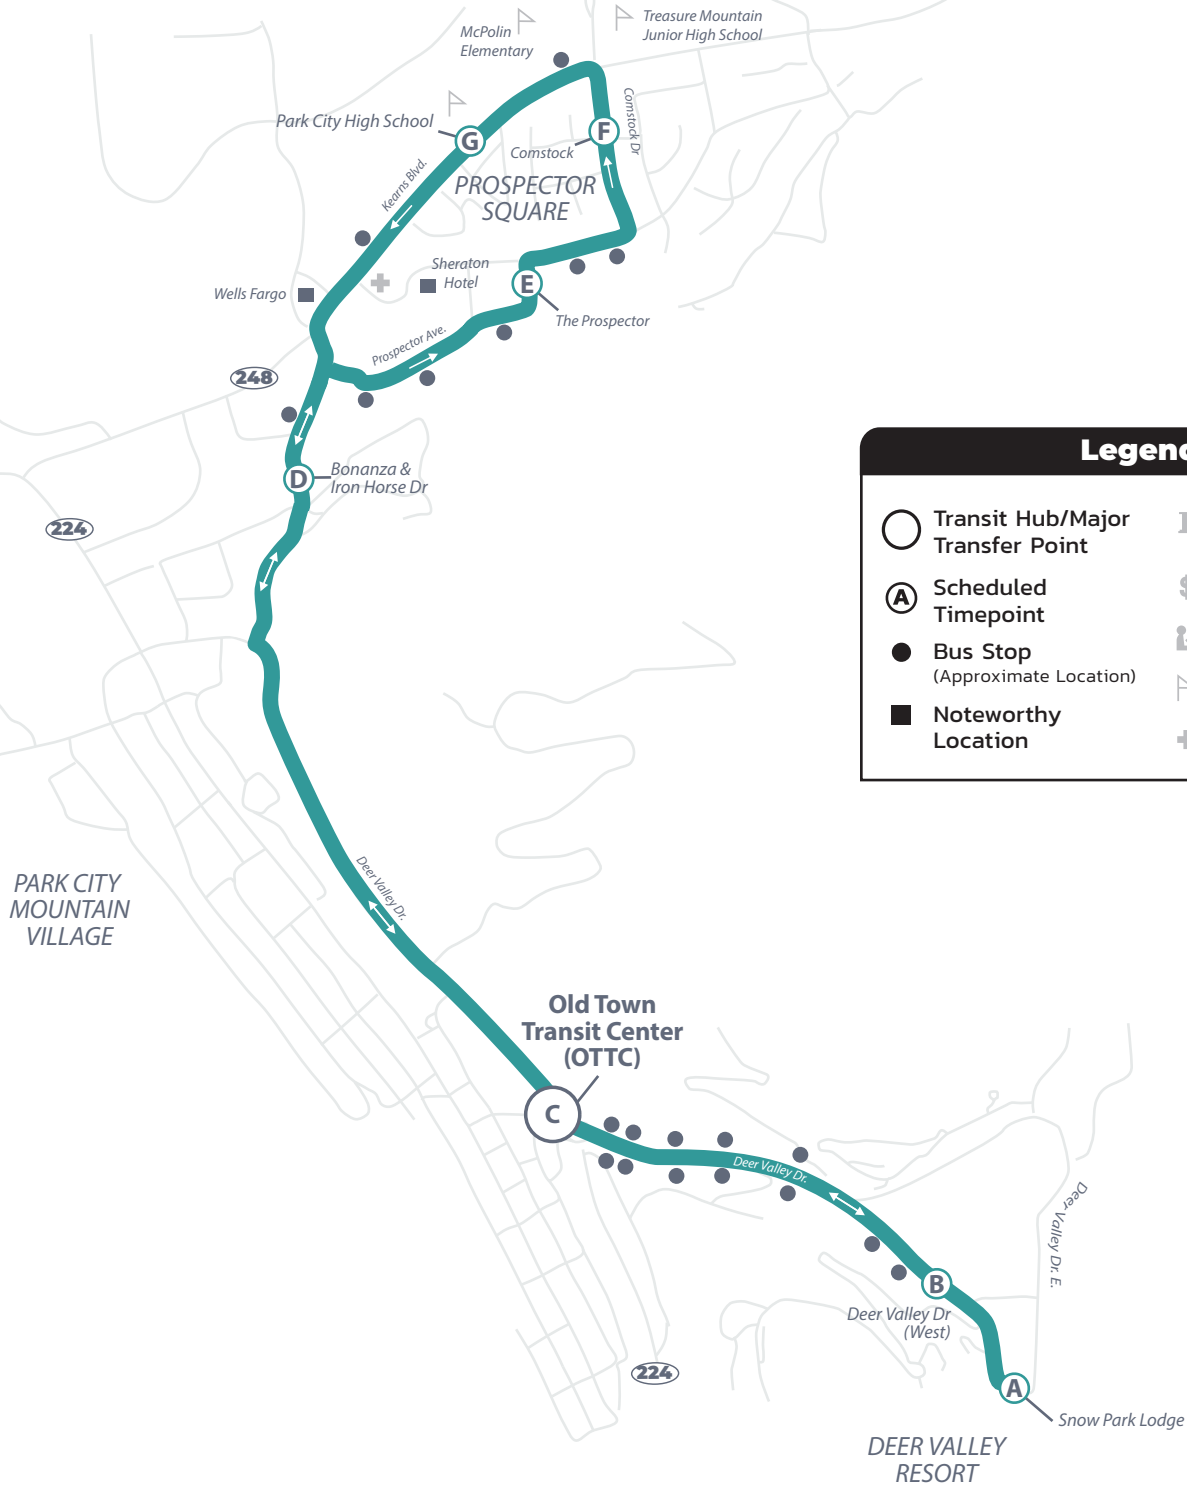

Hours: 6:37 AM–11:07 PM

From Old Town Transit Center (OTTC)
Seven days a week

Prospector Square– Deer Valley Express

Every 30 Minutes

Legend

Transit Hub/Major Transfer Point	Government Building
Scheduled Timepoint	Grocery Store
Bus Stop (Approximate Location)	Library
Noteworthy Location	School
	Hospital