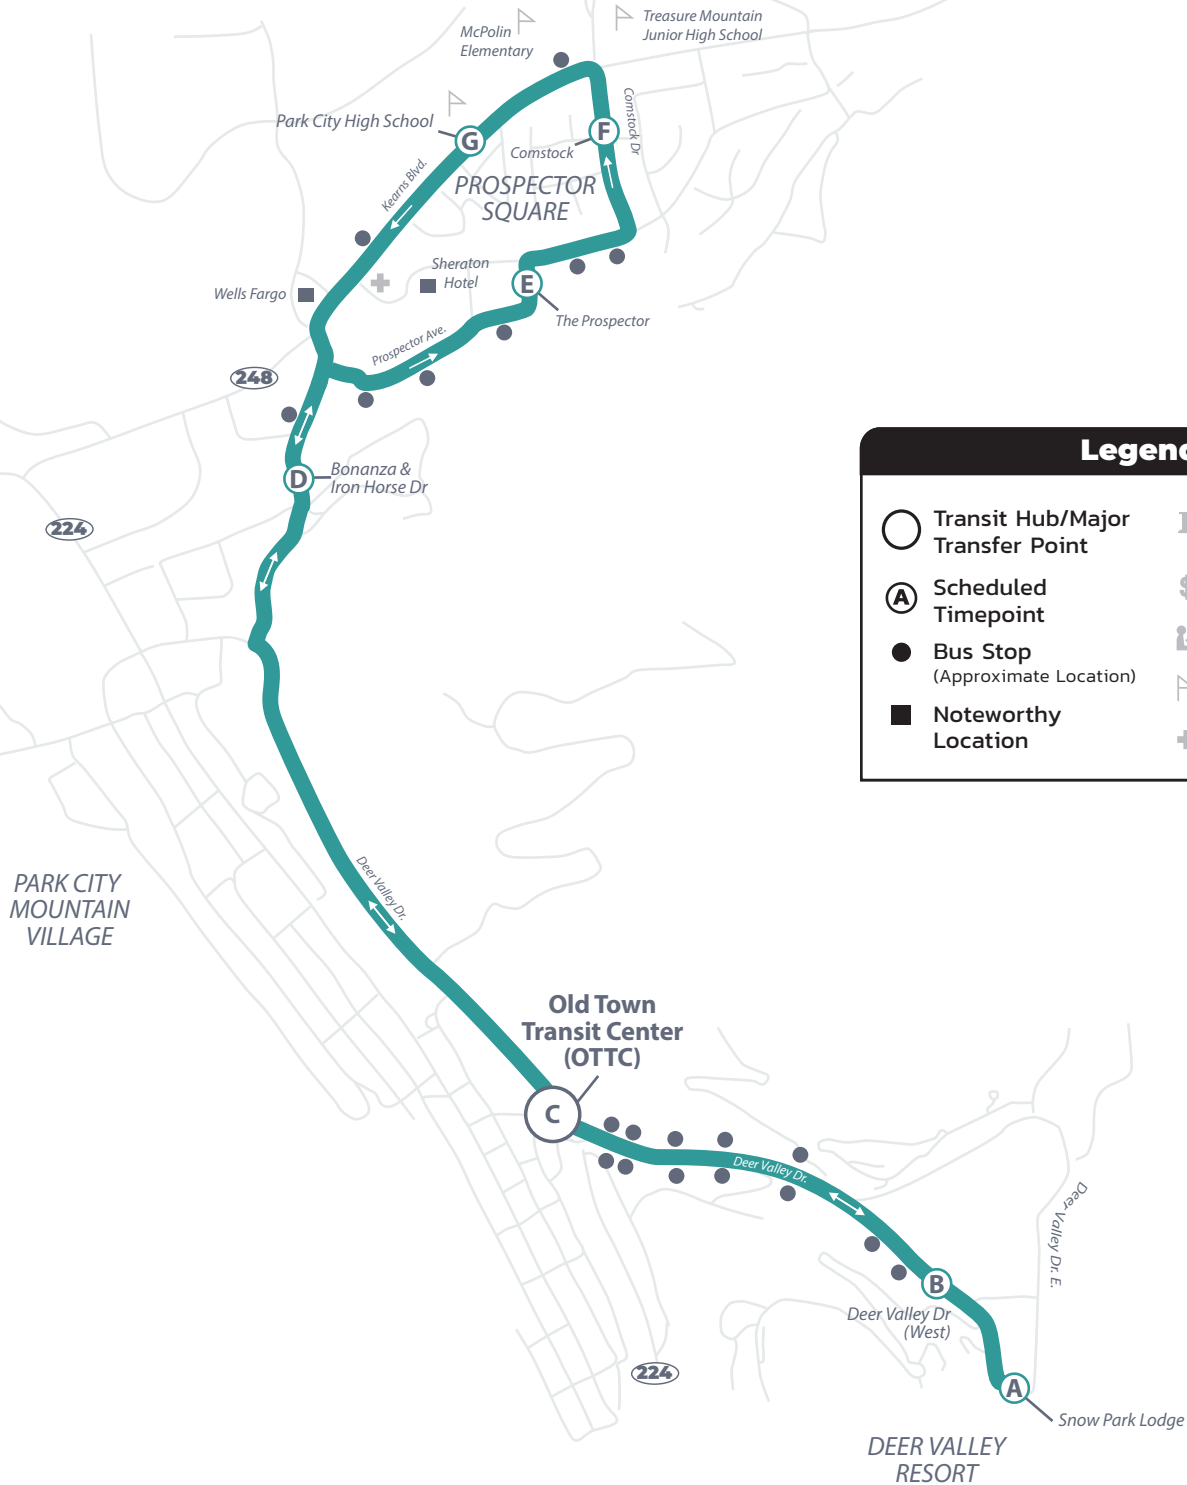

# Prospector Square– Deer Valley Express

Every 30 Minutes

### Legend

Transit Hub/Major Transfer Point	Government Building
Scheduled Timepoint	Grocery Store
Bus Stop (Approximate Location)	Library
Noteworthy Location	School
	Hospital

# Hours: 6:38 AM–11:08 PM

From Old Town Transit Center (OTTC)  
Seven days a week