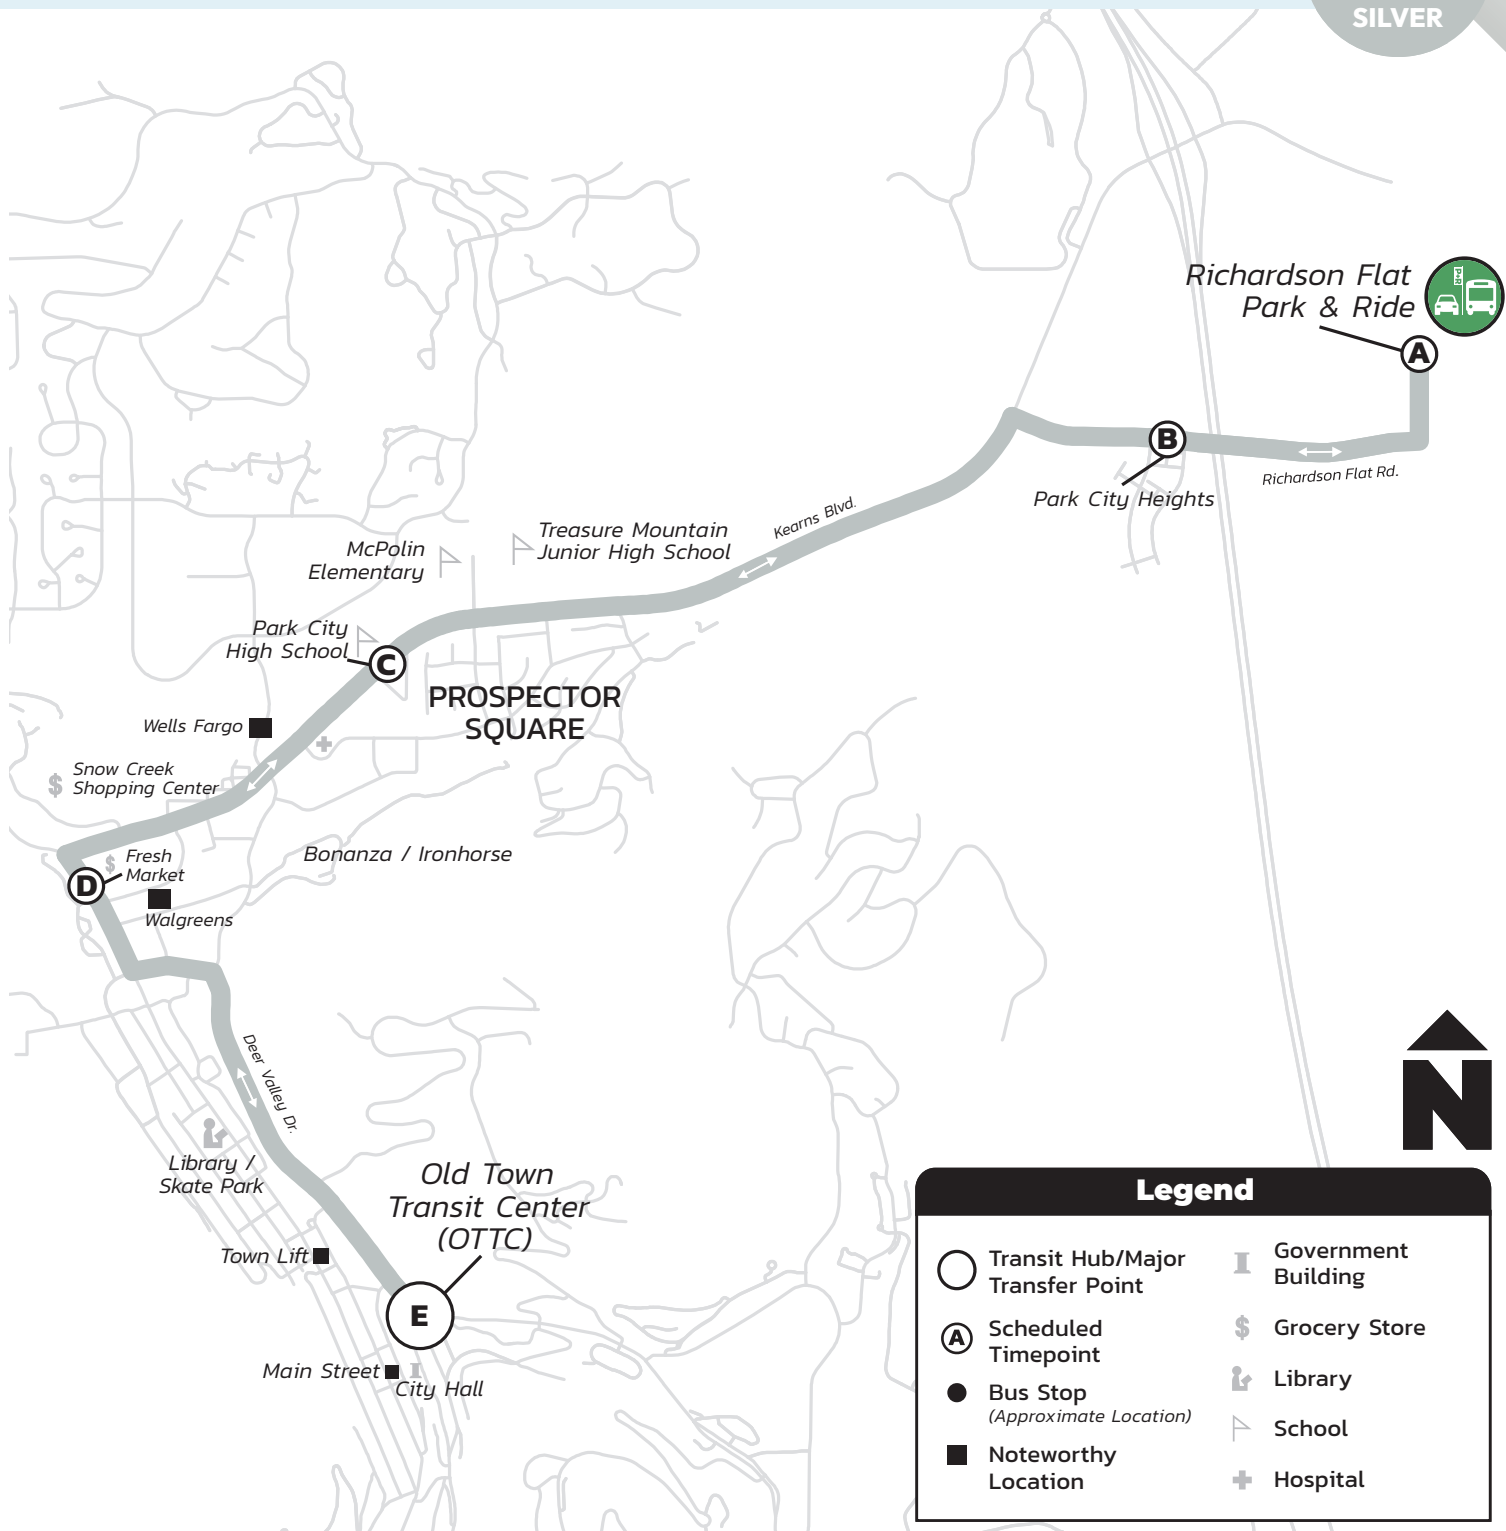

**Hours: 6:10 AM - 7:40 PM, one trip at 11:10PM**

From Old Town Transit Center (OTTC)

Seven days a week

# Richardson Flat Park & Ride- Old Town Express

Every 50 minutes

Richardson Flat Park & Ride

Park City Heights   
 Richardson Flat Rd.

PROSPECTOR SQUARE

Old Town Transit Center (OTTC)

### Legend

Transit Hub/Major Transfer Point	Government Building
Scheduled Timepoint	Grocery Store
Bus Stop (Approximate Location)	Library
Noteworthy Location	School
	Hospital

# Hours: 6:16 AM–11:05 PM

From Old Town Transit Center (OTTC)  
Seven days a week