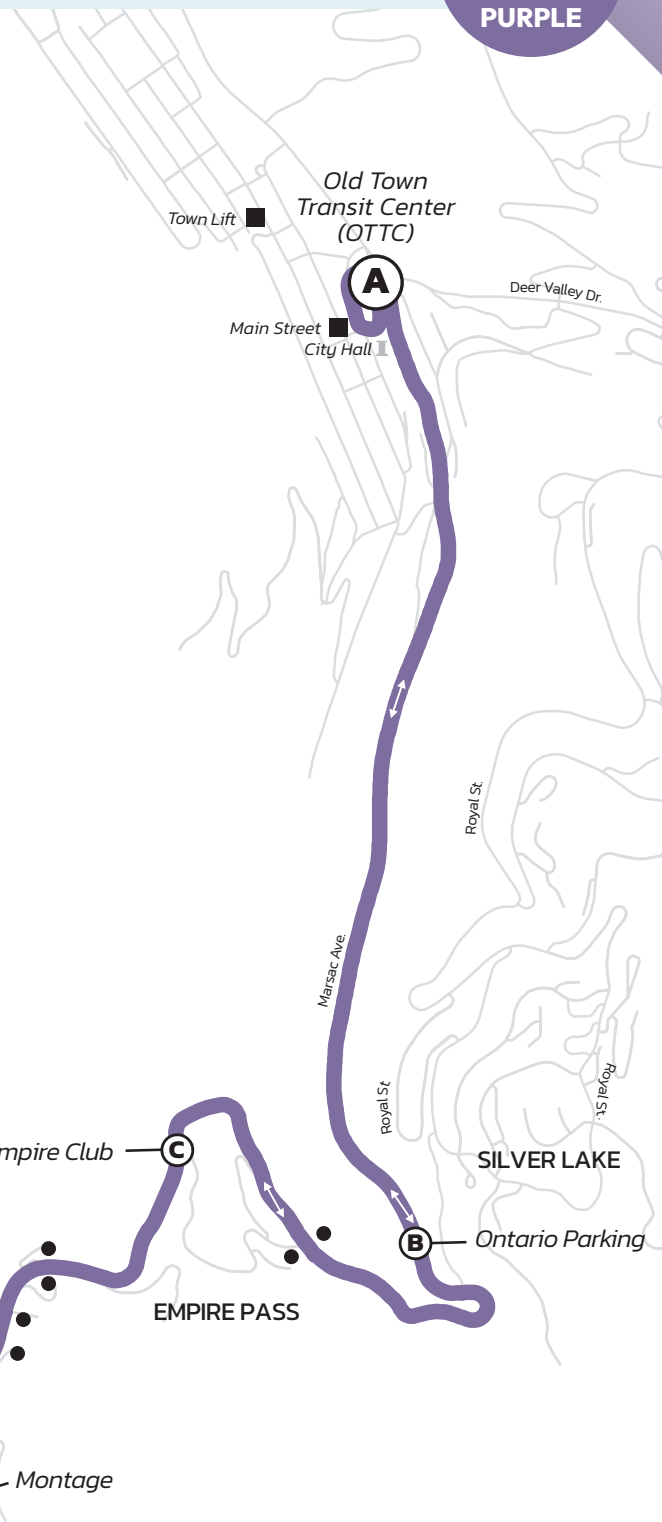

# Hours: 5:36 AM - 6:06 PM; one trip at 11:12 PM

From Old Town Transit Center (OTTC)

Seven days a week

To Main St.		
D	C	A
Montage (Depart)	Empire Club	Main St. (OTTC)
5:49 AM	5:53 AM	5:58 AM
6:19 AM	6:23 AM	6:28 AM
6:49 AM	6:53 AM	6:58 AM
7:19 AM	7:23 AM	7:28 AM
7:49 AM	7:53 AM	7:58 AM
8:19 AM	8:23 AM	8:28 AM
8:49 AM	8:53 AM	8:58 AM
9:19 AM	9:23 AM	9:28 AM
9:49 AM	9:53 AM	9:58 AM
10:19 AM	10:23 AM	10:28 AM
10:49 AM	10:53 AM	10:58 AM
11:19 AM	11:23 AM	11:28 AM
11:49 AM	11:53 AM	11:58 AM
12:19 PM	12:23 PM	12:28 PM
12:49 PM	12:53 PM	12:58 PM
1:19 PM	1:23 PM	1:28 PM
1:49 PM	1:53 PM	1:58 PM
2:19 PM	2:23 PM	2:28 PM
2:49 PM	2:53 PM	2:58 PM
3:19 PM	3:23 PM	3:28 PM
3:49 PM	3:53 PM	3:58 PM
4:19 PM	4:23 PM	4:28 PM
4:49 PM	4:53 PM	4:58 PM
5:19 PM	5:23 PM	5:28 PM
5:49 PM	5:53 PM	5:58 PM
6:19 PM	6:23 PM	6:28 PM
11:20 PM	11:24 PM	11:29 PM

### Legend

	Transit Hub/Major Transfer Point		Government Building
	Scheduled Timepoint		Grocery Store
	Bus Stop (Approximate Location)		Library
	Noteworthy Location		School
			Hospital