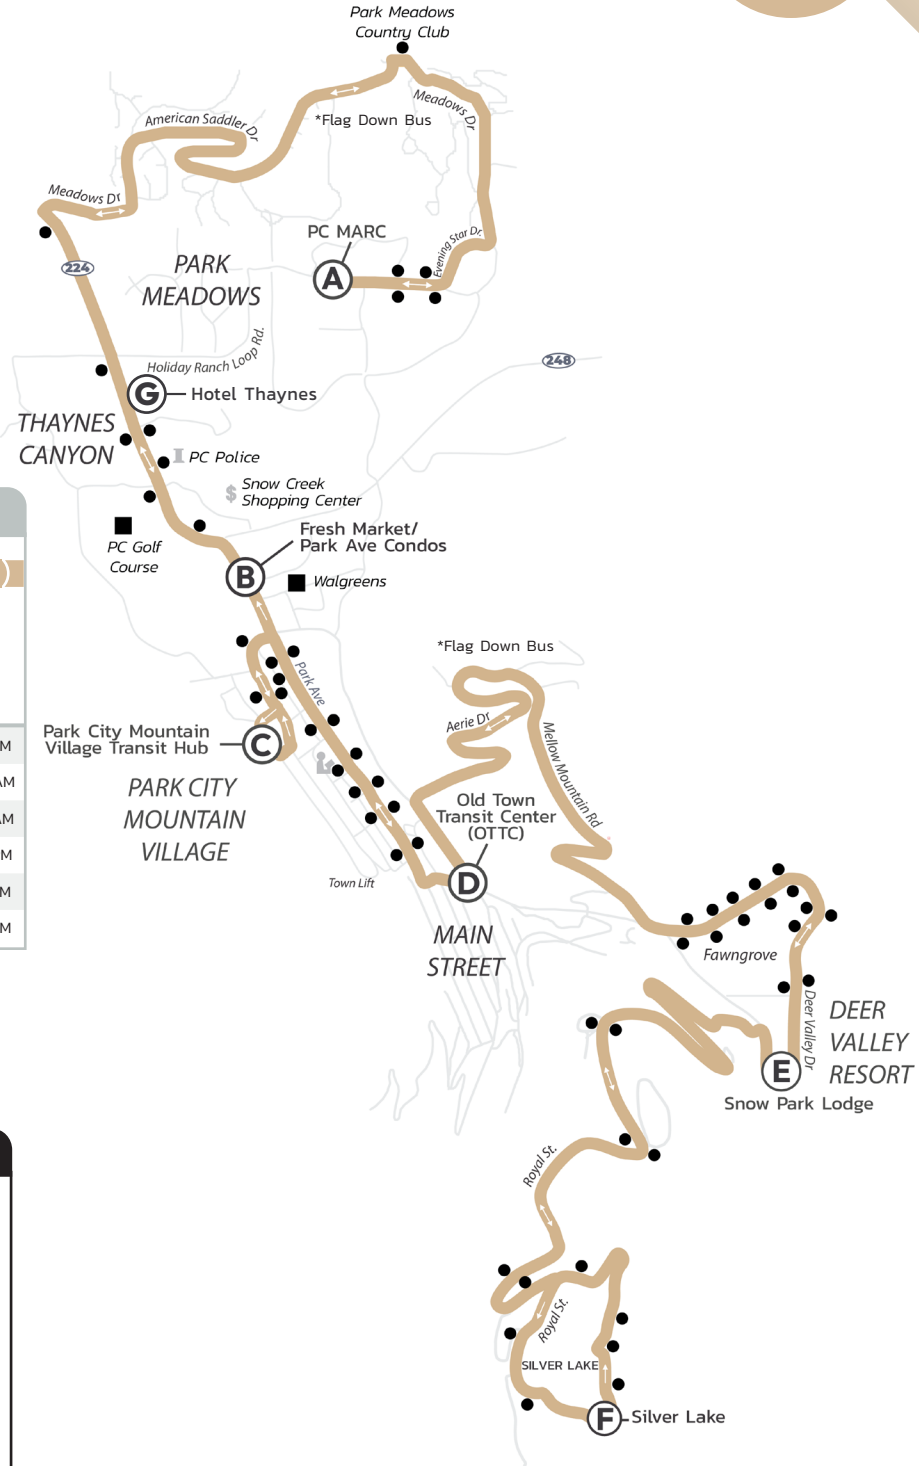

To Silver Lake					
A	B	C	D	E	F
PC MARC	Fresh Market (West)	PC Mountain	Main St. (OTTC)	Snow Park Lodge – Deer Valley	Silver Lake (Arrive)
8:19 AM	8:37 AM	8:41 AM	8:48 AM	9:01 AM	9:11 AM
10:19 AM	10:37 AM	10:41 AM	10:48 AM	11:01 AM	11:11 AM
12:19 PM	12:37 PM	12:41 PM	12:48 PM	1:01 PM	1:11 PM
2:19 PM	2:37 PM	2:41 PM	2:48 PM	3:01 PM	3:11 PM
4:19 PM	4:37 PM	4:41 PM	4:48 PM	5:01 PM	5:11 PM

To PC MARC						
F	E	D	C	B	G	A
Silver Lake (Depart)	Snow Park Lodge – Deer Valley	Main St. (OTTC)	PC Mountain	Fresh Market (East)	Hotel Thayne	PC MARC
--	--	--	--	--	8:08 AM	8:19 AM
9:15 AM	9:30 AM	9:45 AM	9:53 AM	9:57 AM	9:59 AM	10:10 AM
11:15 AM	11:30 AM	11:45 AM	11:53 AM	11:57 AM	11:59 AM	12:10 AM
1:15 PM	1:30 PM	1:45 PM	1:53 PM	1:57 PM	1:59 PM	2:20 PM
3:15 PM	3:30 PM	3:45 PM	3:53 PM	3:57 PM	3:59 PM	4:10 PM
5:15 PM	5:30 PM	5:45 PM	5:53 PM	5:57 PM	5:59 PM	6:10 PM

Legend			
	Transit Hub/Major Transfer Point		Government Building
	Scheduled Timepoint		Grocery Store
	Bus Stop (Approximate Location)		Library
	Noteworthy Location		School
			Hospital