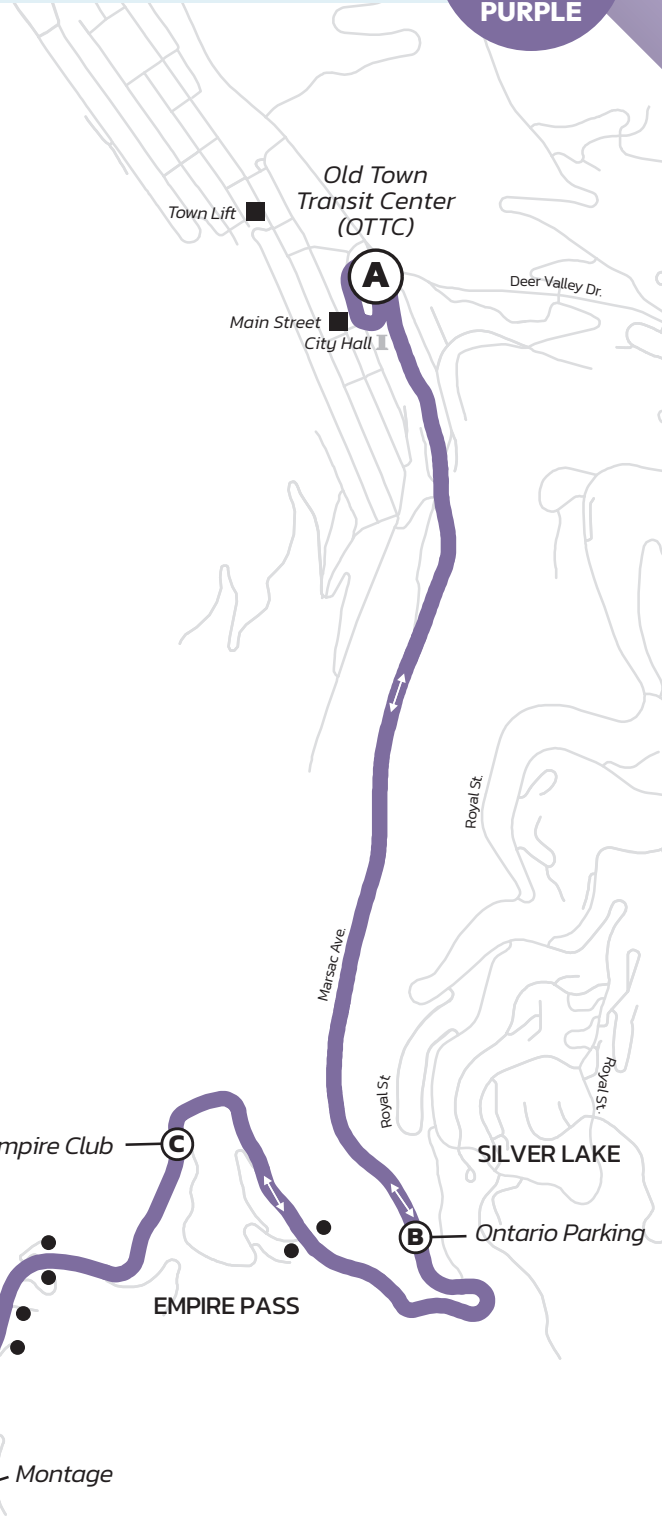

To Main St.		
D	C	A
Montage (Depart)	Empire Club	Main St. (OTTC)
5:49 AM	5:53 AM	5:58 AM
6:19 AM	6:23 AM	6:28 AM
6:49 AM	6:53 AM	6:58 AM
7:19 AM	7:23 AM	7:28 AM
7:49 AM	7:53 AM	7:58 AM
8:19 AM	8:23 AM	8:28 AM
8:49 AM	8:53 AM	8:58 AM
9:19 AM	9:23 AM	9:28 AM
9:49 AM	9:53 AM	9:58 AM
10:19 AM	10:23 AM	10:28 AM
10:49 AM	10:53 AM	10:58 AM
11:19 AM	11:23 AM	11:28 AM
11:49 AM	11:53 AM	11:58 AM
12:19 PM	12:23 PM	12:28 PM
12:49 PM	12:53 PM	12:58 PM
1:19 PM	1:23 PM	1:28 PM
1:49 PM	1:53 PM	1:58 PM
2:19 PM	2:23 PM	2:28 PM
2:49 PM	2:53 PM	2:58 PM
3:19 PM	3:23 PM	3:28 PM
3:49 PM	3:53 PM	3:58 PM
4:19 PM	4:23 PM	4:28 PM
4:49 PM	4:53 PM	4:58 PM
5:19 PM	5:23 PM	5:28 PM
5:49 PM	5:53 PM	5:58 PM
6:19 PM	6:23 PM	6:28 PM
11:20 PM	11:24 PM	11:29 PM