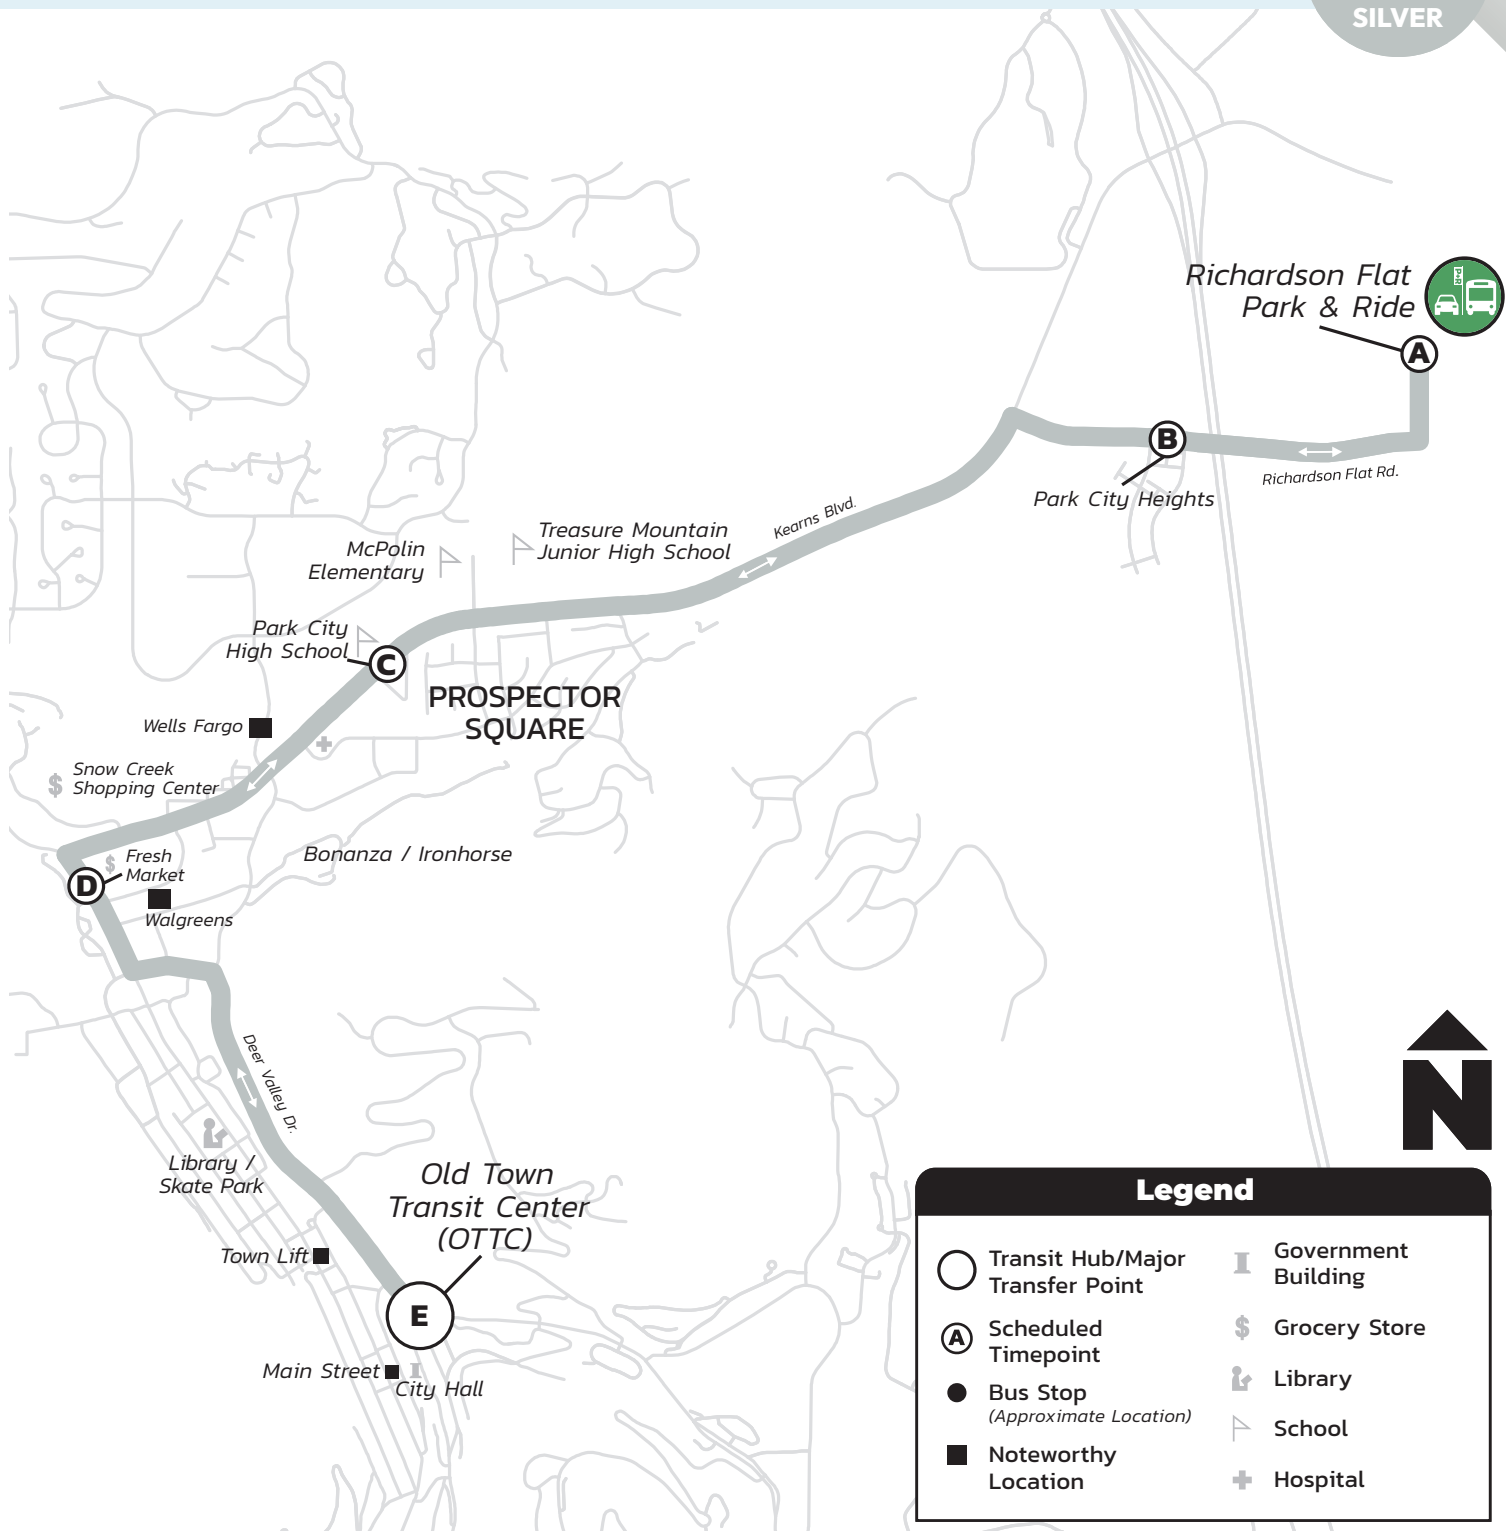

Hours: 6:10 AM - 7:40 PM, one trip at 11:10PM

From Old Town Transit Center (OTTC)

Seven days a week

Richardson Flat Park & Ride- Old Town Express

Every 50 minutes

Richardson Flat
Park & Ride

B

Park City Heights

Hours: 5:36 AM - 6:06 PM; one trip at 11:12 PM

From Old Town Transit Center (OTTC)

Seven days a week

Main Street (OTTC)– Montage Deer Valley

Every 30 Minutes

To Montage			
A	B	C	D
Main St. (OTTC)	Ontario Parking	Empire Club	Montage (Arrive)
5:36 AM	5:39 AM	5:40 AM	5:44 AM
6:06 AM	6:09 AM	6:10 AM	6:14 AM
6:36 AM	6:39 AM	6:40 AM	6:44 AM
7:06 AM	7:09 AM	7:10 AM	7:14 AM
7:36 AM	7:39 AM	7:40 AM	7:44 AM
8:06 AM	8:09 AM	8:10 AM	8:14 AM
8:36 AM	8:39 AM	8:40 AM	8:44 AM
9:06 AM	9:09 AM	9:10 AM	9:14 AM
9:36 AM	9:39 AM	9:40 AM	9:44 AM
10:06 AM	10:09 AM	10:10 AM	10:14 AM
10:36 AM	10:39 AM	10:40 AM	10:44 AM
11:06 AM	11:09 AM	11:10 AM	11:14 AM
11:36 AM	11:39 AM	11:40 AM	11:44 AM
12:06 PM	12:09 PM	12:10 PM	12:14 PM
12:36 PM	12:39 PM	12:40 PM	12:44 PM
1:06 PM	1:09 PM	1:10 PM	1:14 PM
1:36 PM	1:39 PM	1:40 PM	1:44 PM
2:06 PM	2:09 PM	2:10 PM	2:14 PM
2:36 PM	2:39 PM	2:40 PM	2:44 PM
3:06 PM	3:09 PM	3:10 PM	3:14 PM
3:36 PM	3:39 PM	3:40 PM	3:44 PM
4:06 PM	4:09 PM	4:10 PM	4:14 PM
4:36 PM	4:39 PM	4:40 PM	4:44 PM
5:06 PM	5:09 PM	5:10 PM	5:14 PM
5:36 PM	5:39 PM	5:40 PM	5:44 PM
6:06 PM	6:09 PM	6:10 PM	6:14 PM
11:12 PM	11:16 PM	11:17 PM	11:20 PM

From Old Town Transit Center (OTTC)
Seven days a week

Prospector Square– Deer Valley Express

Every 30 Minutes

Legend

Transit Hub/Major Transfer Point	Government Building
Scheduled Timepoint	Grocery Store
Bus Stop (Approximate Location)	Library
Noteworthy Location	School
	Hospital