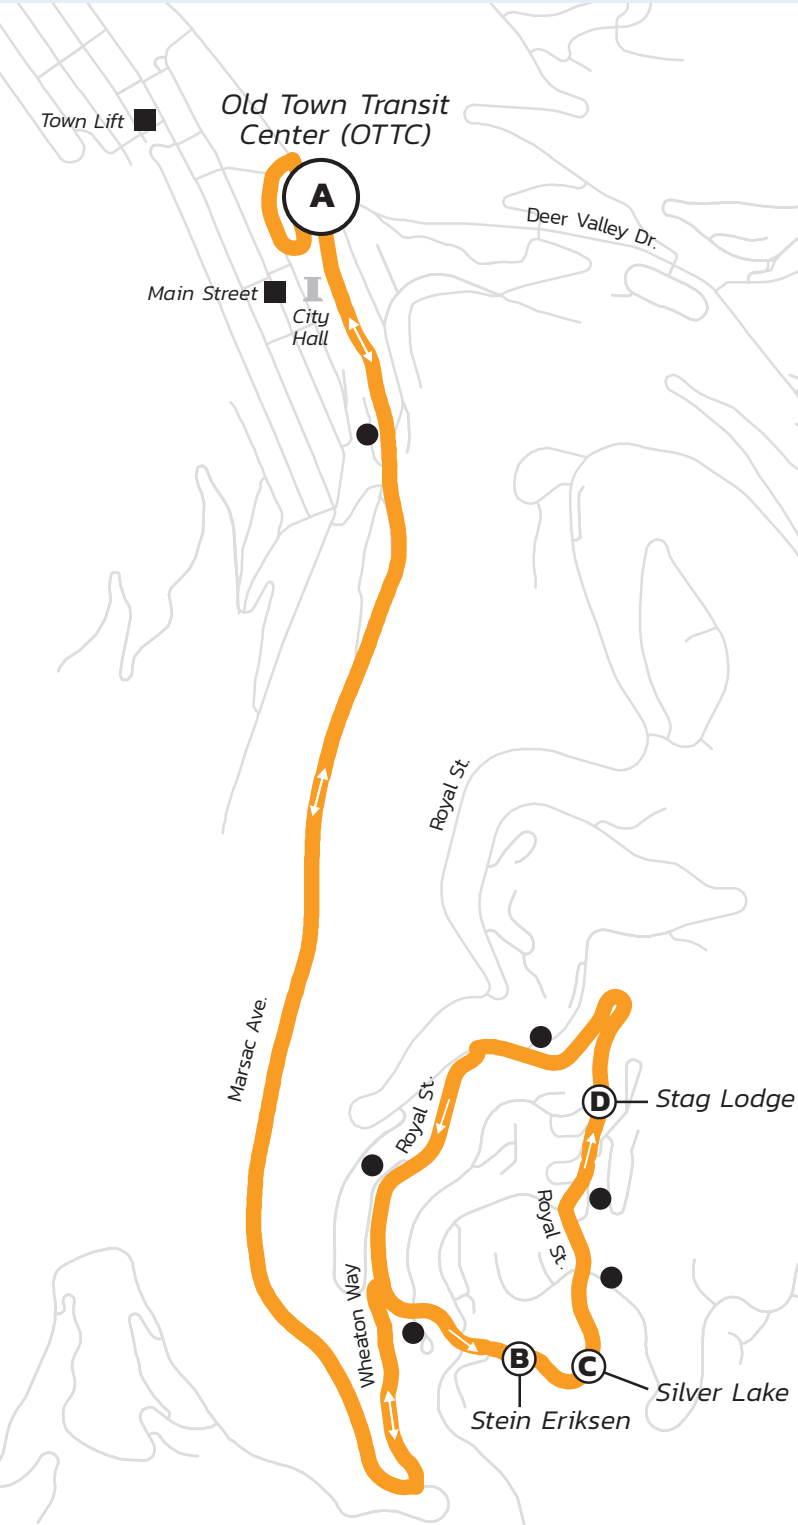

Hours: 5:46 AM - 6:16 PM one trip at 10:46 PM

From Old Town Transit Center (OTTC)

Seven days a week

**Main Street (OTTC)–
Silver Lake Village**

Every 30 Minutes

To Silver Lake		
A	B	C
Main St. (OTTC)	Stein Eriksen	Silver Lake (Arrive)
5:46 AM	5:51 AM	5:52 AM
6:16 AM	6:21 AM	6:22 AM
6:46 AM	6:51 AM	6:52 AM
7:16 AM	7:21 AM	7:22 AM
7:46 AM	7:51 AM	7:52 AM
8:16 AM	8:21 AM	8:22 AM
8:46 AM	8:51 AM	8:52 AM
9:16 AM	9:21 AM	9:22 AM
9:46 AM	9:51 AM	9:52 AM
10:16 AM	10:21 AM	10:22 AM
10:46 AM	10:51 AM	10:52 AM
11:16 AM	11:21 AM	11:22 AM
11:46 AM	11:51 AM	11:52 AM
12:16 PM	12:21 PM	12:22 PM
12:46 PM	12:51 PM	12:52 PM
1:16 PM	1:21 PM	1:22 PM
1:46 PM	1:51 PM	1:52 PM
2:16 PM	2:21 PM	2:22 PM
2:46 PM	2:51 PM	2:52 PM
3:16 PM	3:21 PM	3:22 PM
3:46 PM	3:51 PM	3:52 PM
4:16 PM	4:21 PM	4:22 PM
4:46 PM	4:51 PM	4:52 PM
5:16 PM	5:21 PM	5:22 PM
5:46 PM	5:51 PM	5:52 PM
6:16 PM	6:21 PM	6:22 PM
10:46 PM	10:51 PM	10:52 PM

To Main Street		
C	D	A
Silver Lake (Depart)	Stag Lodge	Main St. (OTTC)
5:56 AM	5:57 AM	6:06 AM*
6:26 AM	6:27 AM	6:36 AM*
6:56 AM	6:57 AM	7:06 AM*
7:26 AM	7:27 AM	7:36 AM*
7:56 AM	7:57 AM	8:06 AM*
8:26 AM	8:27 AM	8:36 AM*
8:56 AM	8:57 AM	9:06 AM*
9:26 AM	9:27 AM	9:36 AM*
9:56 AM	9:57 AM	10:06 AM*
10:26 AM	10:27 AM	10:36 AM*
10:56 AM	10:57 AM	11:06 AM*
11:26 AM	11:27 AM	11:36 AM*
11:56 AM	11:57 AM	12:06 PM*
12:26 PM	12:27 PM	12:36 PM*
12:56 PM	12:57 PM	1:06 PM*
1:26 PM	1:27 PM	1:36 PM*
1:56 PM	1:57 PM	2:06 PM*
2:26 PM	2:27 PM	2:36 PM*
2:56 PM	2:57 PM	3:06 PM*
3:26 PM	3:27 PM	3:36 PM*
3:56 PM	3:57 PM	4:06 PM*
4:26 PM	4:27 PM	4:36 PM*
4:56 PM	4:57 PM	5:06 PM*
5:26 PM	5:27 PM	5:36 PM*
5:56 PM	5:57 PM	6:06 PM*
6:26 PM	6:27 PM	6:36 PM*
10:56 PM	10:57 PM	11:06 AM*

*Continues as 6 Silver bus to Richardson Flat Park and Ride.

Legend

- Transit Hub/Major Transfer Point
- Scheduled Timepoint
- Bus Stop (Approximate Location)
- Noteworthy Location
- Government Building
- Grocery Store
- Library
- School
- Hospital