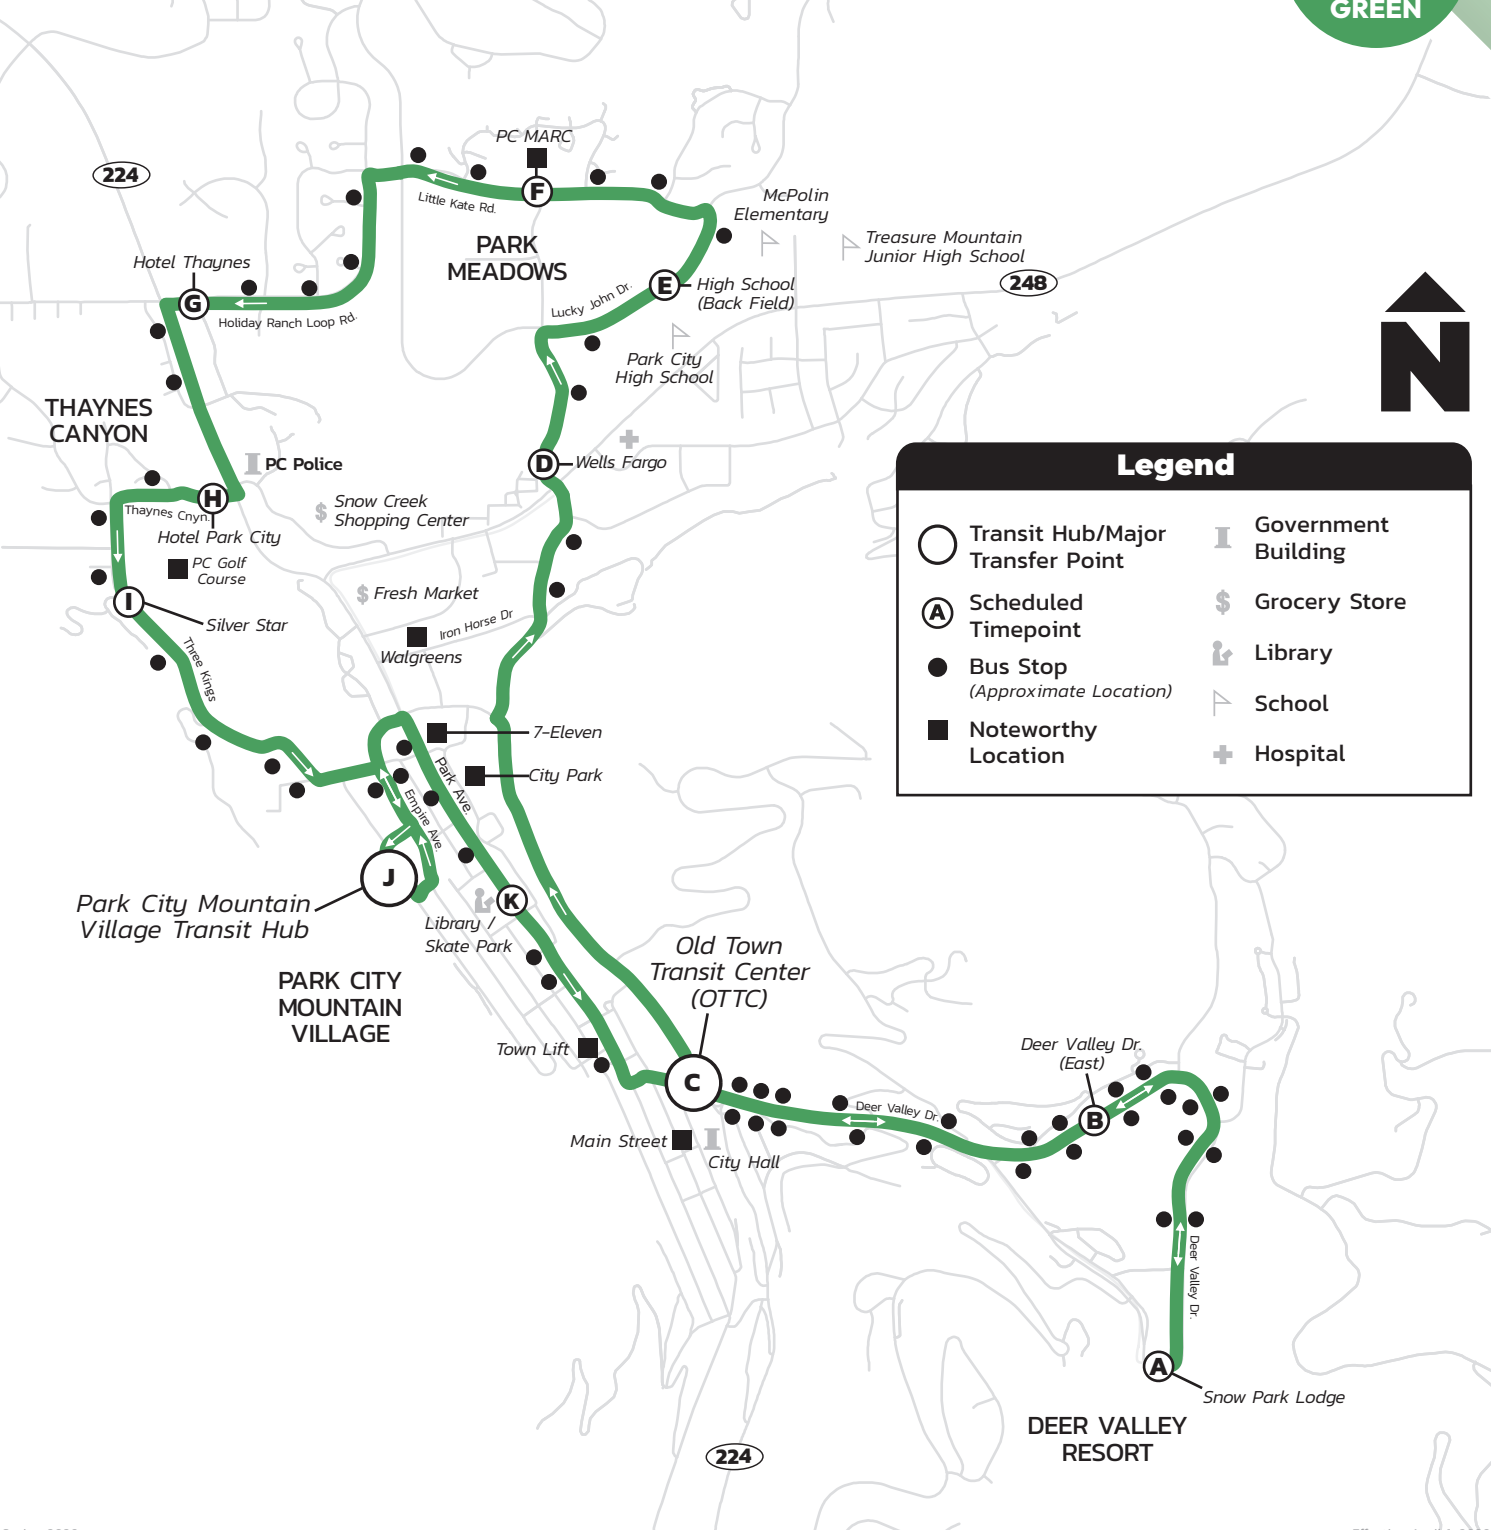

Hours: 6:50 AM–11:20 PM

From Old Town Transit Center (OTTC)
Seven days a week

Prospector Square– Deer Valley Resort

Every 30 Minutes

Legend

Transit Hub/Major Transfer Point	Government Building
Scheduled Timepoint	Grocery Store
Bus Stop (Approximate Location)	Library
Noteworthy Location	School
	Hospital

Hours: 5:48 AM—11:18 PM

From Old Town Transit Center (OTTC)
Seven days a week

**Park Meadows/Thaynes
–Deer Valley Resort**

Every 30 Minutes

Legend

Transit Hub/Major Transfer Point	Government Building
Scheduled Timepoint	Grocery Store
Bus Stop (Approximate Location)	Library
Noteworthy Location	School
	Hospital

Hours: 6:30 AM–11:00 PM

From Old Town Transit Center (OTTC)
Seven days a week

Thaynes/Park Meadows

–Deer Valley Resort

Every 30 Minutes

3
BLUE

Legend

Scheduled Timepoint	Government Building
Transit Hub/Major Transfer Point	Grocery Store
Bus Stop (Approximate Location)	Library
Noteworthy Location	School
	Hospital

Hours: 10:50 AM–7:50 PM

From 9th Street Turn Around
Seven days a week

Historic Park City Trolley

Every 15 Minutes

TROLLEY

Hop on the historic Trolley and ride up Main Street from 7:50 AM–7:50 PM.

Catch the Trolley at a designated stop or stand anywhere along the route and wave the driver down. The Trolley offers convenient access to Main Street shops, restaurants, and galleries, making it a great option for exploring the heart of Park City.