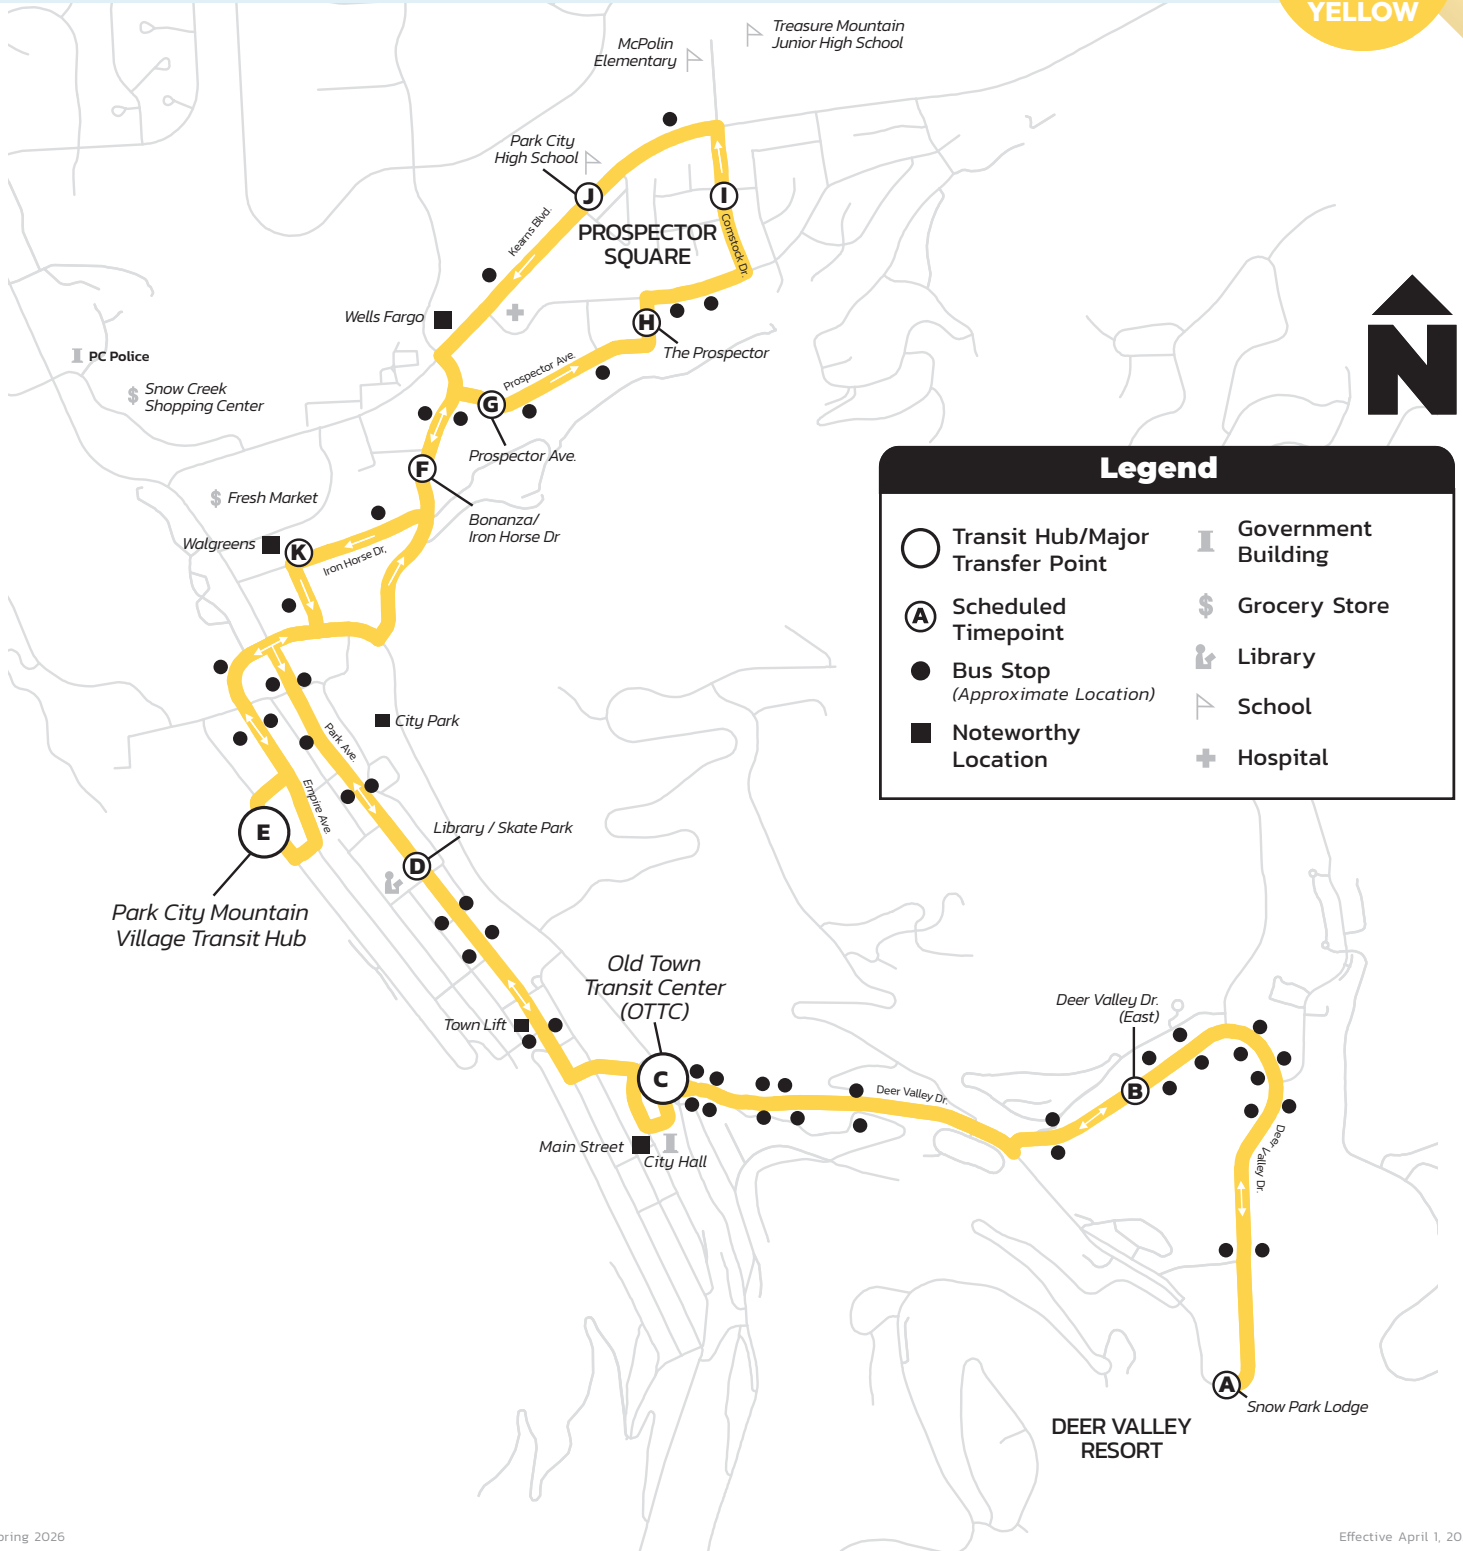

*Continues as 6 Silver bus to Richardson Flat Park and Ride.

Legend

- Transit Hub/Major Transfer Point
- Scheduled Timepoint
- Bus Stop (Approximate Location)
- Noteworthy Location
- Government Building
- Grocery Store
- Library
- School
- Hospital

Hours: 7:10 AM - 11:10 PM

From Old Town Transit Center (OTTC)
Seven days a week

Prospector Square-- Deer Valley Resort

Every 30 Minutes

5
YELLOW

Hours: 7:10 AM–11:10 PM

From Old Town Transit Center (OTTC)
Seven days a week

From Old Town Transit Center (OTTC)
Seven days a week

Prospector Square– Deer Valley Express

Every 30 Minutes

Legend

Transit Hub/Major Transfer Point	Government Building
Scheduled Timepoint	Grocery Store
Bus Stop (Approximate Location)	Library
Noteworthy Location	School
	Hospital

Hours: 10:50 AM–7:50 PM

From 9th Street Turn Around
Seven days a week

Historic Park City Trolley

Every 15 Minutes

TROLLEY

Hop on the historic Trolley and ride up Main Street from 7:50 AM–7:50 PM.

Catch the Trolley at a designated stop or stand anywhere along the route and wave the driver down. The Trolley offers convenient access to Main Street shops, restaurants, and galleries, making it a great option for exploring the heart of Park City.