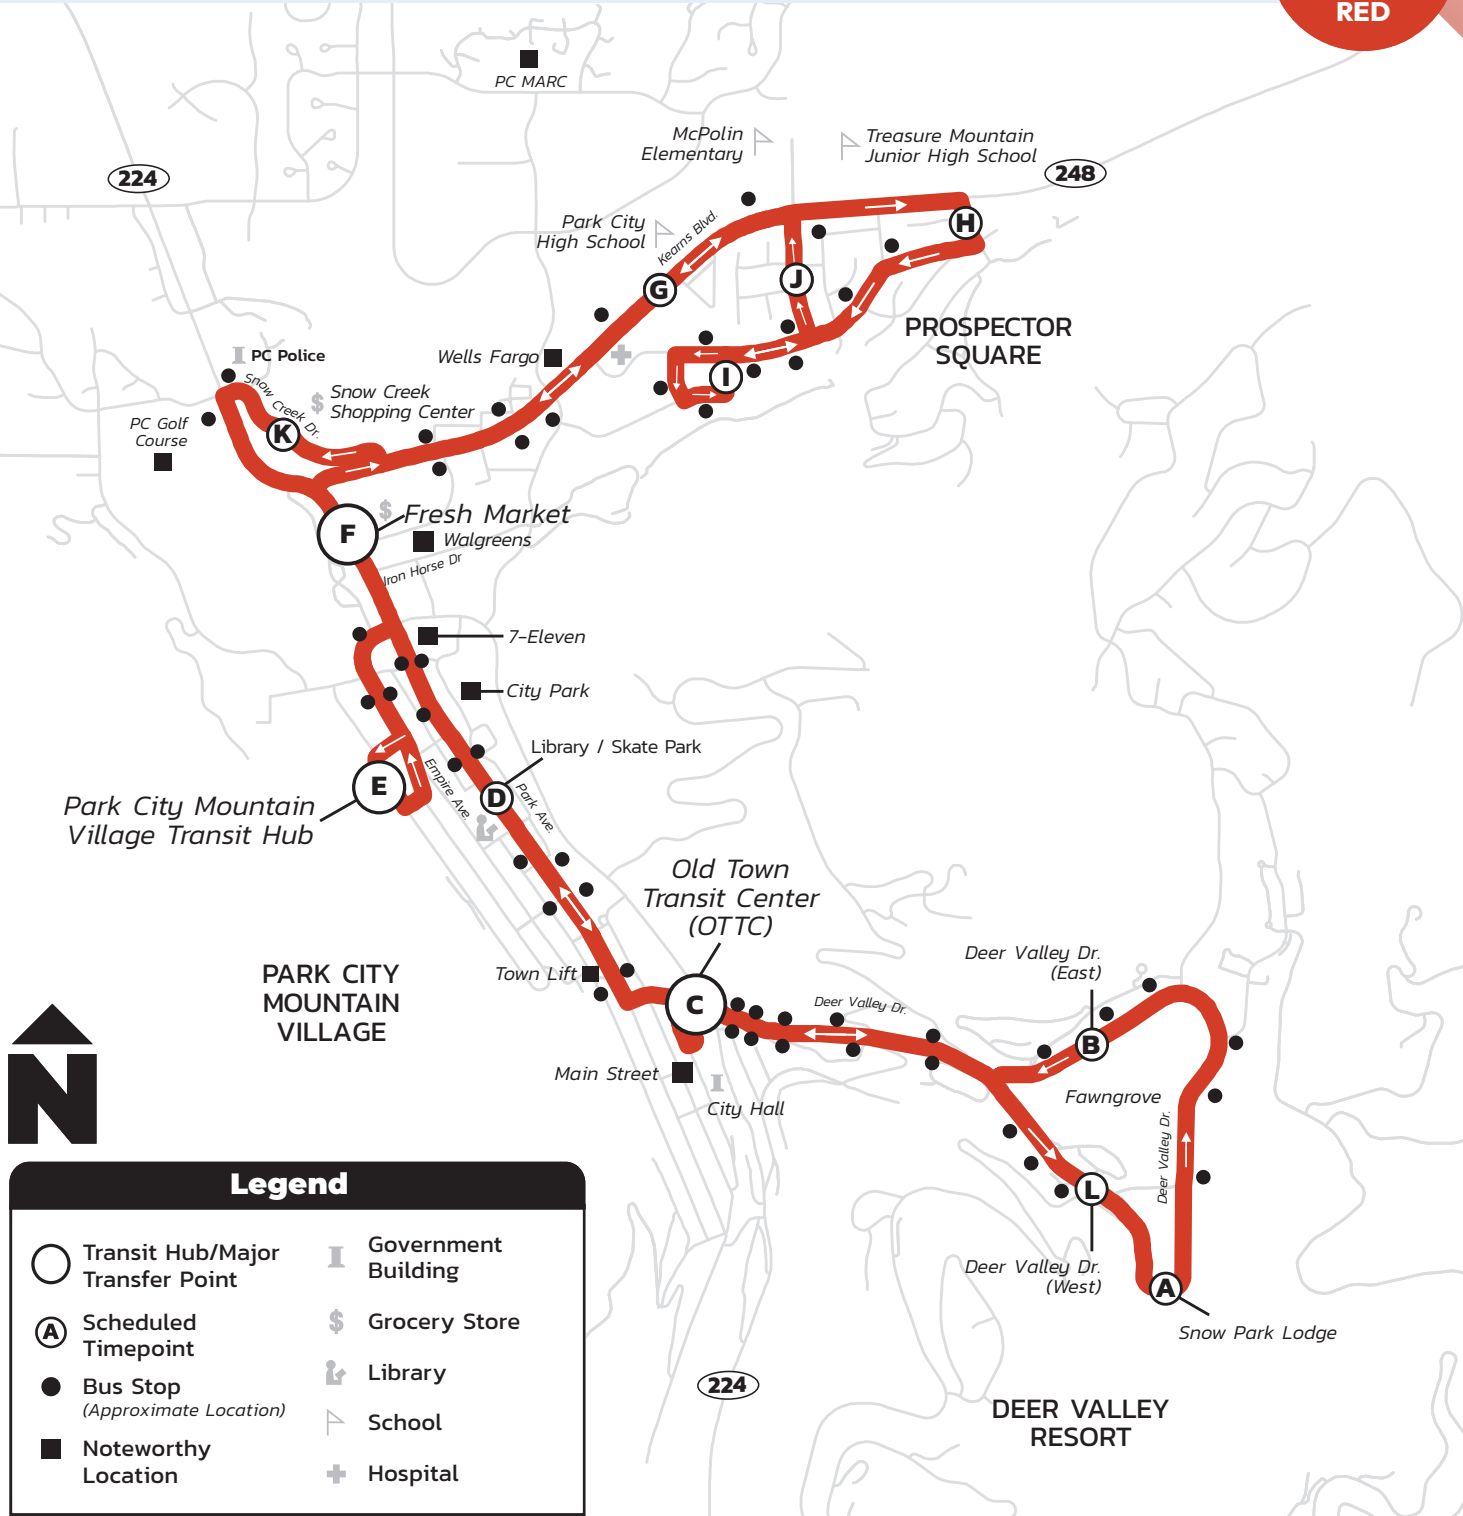

Hours: 6:50 AM–11:20 PM

From Old Town Transit Center (OTTC)
Seven days a week

Prospector Square– Deer Valley Resort

Every 30 Minutes

Legend

Transit Hub/Major Transfer Point	Government Building
Scheduled Timepoint	Grocery Store
Bus Stop (Approximate Location)	Library
Noteworthy Location	School
	Hospital

Hours: 5:48 AM—11:18 PM

From Old Town Transit Center (OTTC)
Seven days a week

**Park Meadows/Thaynes
–Deer Valley Resort**

Every 30 Minutes

Legend

Transit Hub/Major Transfer Point	Government Building
Scheduled Timepoint	Grocery Store
Bus Stop (Approximate Location)	Library
Noteworthy Location	School
	Hospital

Hours: 6:30 AM–11:00 PM

From Old Town Transit Center (OTTC)
Seven days a week

Thaynes/Park Meadows

–Deer Valley Resort

Every 30 Minutes

3
BLUE

Legend

Scheduled Timepoint	Government Building
Transit Hub/Major Transfer Point	Grocery Store
Bus Stop (Approximate Location)	Library
Noteworthy Location	School
	Hospital

Hours: 10:50 AM–7:50 PM

From 9th Street Turn Around
Seven days a week

Historic Park City Trolley

Every 15 Minutes

TROLLEY

Hop on the historic Trolley and ride up Main Street from 7:50 AM–7:50 PM.

Catch the Trolley at a designated stop or stand anywhere along the route and wave the driver down. The Trolley offers convenient access to Main Street shops, restaurants, and galleries, making it a great option for exploring the heart of Park City.