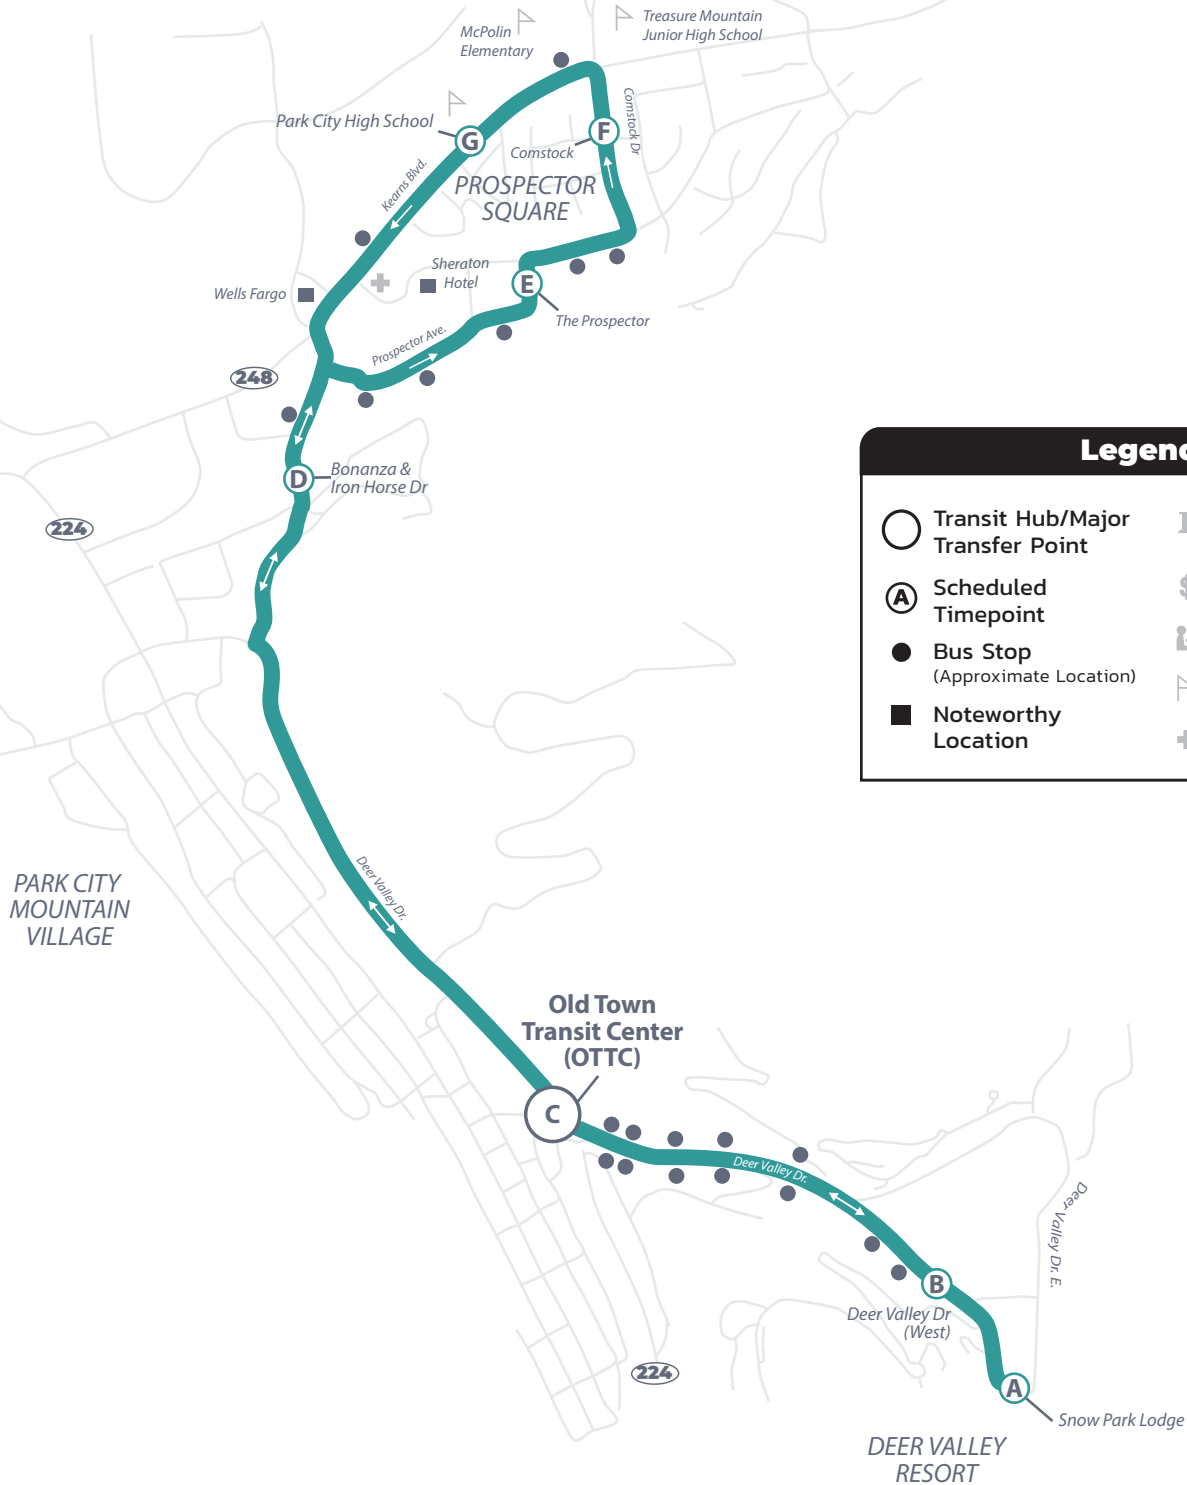

From Old Town Transit Center (OTTC)
Seven days a week

Prospector Square– Deer Valley Express

Every 30 Minutes

Legend

Transit Hub/Major Transfer Point	Government Building
Scheduled Timepoint	Grocery Store
Bus Stop (Approximate Location)	Library
Noteworthy Location	School
	Hospital

Hours: 6:38 AM–11:08 PM

From Old Town Transit Center (OTTC)
Seven days a week

Prospector Square– Deer Valley Express

Every 30 Minutes

To Prospector Square

A	B	C	D	E
Snow Park Lodge Deer Valley (Depart)	Deer Valley Dr. (West)	Main St. (OTTC)	Bonanza / Ironhorse (East)	The Prospector
6:28 AM	6:30 AM	6:34 AM	6:37 AM	6:39 AM
6:58 AM	7:00 AM	7:04 AM	7:07 AM	7:09 AM
7:28 AM	7:30 AM	7:34 AM	7:37 AM	7:39 AM
7:58 AM	8:00 AM	8:04 AM	8:07 AM	8:09 AM
8:28 AM	8:30 AM	8:34 AM	8:37 AM	8:39 AM
8:58 AM	9:00 AM	9:04 AM	9:07 AM	9:09 AM
9:28 AM	9:30 AM	9:34 AM	9:37 AM	9:39 AM
9:58 AM	10:00 AM	10:04 AM	10:07 AM	10:09 AM
10:28 AM	10:30 AM	10:34 AM	10:37 AM	10:39 AM
10:58 AM	11:00 AM	11:04 AM	11:07 AM	11:09 AM
11:28 AM	11:30 AM	11:34 AM	11:37 AM	11:39 AM
11:58 AM	12:00 PM	12:04 PM	12:07 PM	12:09 PM
12:28 PM	12:30 PM	12:34 PM	12:37 PM	12:39 PM
12:58 PM	1:00 PM	1:04 PM	1:07 PM	1:09 PM
1:28 PM	1:30 PM	1:34 PM	1:37 PM	1:39 PM
1:58 PM	2:00 PM	2:04 PM	2:07 PM	2:09 PM
2:28 PM	2:30 PM	2:34 PM	2:37 PM	2:39 PM
2:58 PM	3:00 PM	3:04 PM	3:07 PM	3:09 PM
3:28 PM	3:30 PM	3:34 PM	3:37 PM	3:39 PM
3:58 PM	4:00 PM	4:04 PM	4:07 PM	4:09 PM
4:28 PM	4:30 PM	4:34 PM	4:37 PM	4:39 PM
4:58 PM	5:00 PM	5:04 PM	5:07 PM	5:09 PM
5:28 PM	5:30 PM	5:34 PM	5:37 PM	5:39 PM
5:58 PM	6:00 PM	6:04 PM	6:07 PM	6:09 PM
6:28 PM	6:30 PM	6:34 PM	6:37 PM	6:39 PM
6:58 PM	7:00 PM	7:04 PM	7:07 PM	7:09 PM
7:28 PM	7:30 PM	7:34 PM	7:37 PM	7:39 PM
7:58 PM	8:00 PM	8:04 PM	8:07 PM	8:09 PM
8:28 PM	8:30 PM	8:34 PM	8:37 PM	8:39 PM
8:58 PM	9:00 PM	9:04 PM	9:07 PM	9:09 PM
9:28 PM	9:30 PM	9:34 PM	9:37 PM	9:39 PM
9:58 PM	10:00 PM	10:04 PM	10:07 PM	10:09 PM
10:28 PM	10:30 PM	10:34 PM	10:37 PM	10:39 PM
10:58 PM	11:00 PM	11:04 PM	11:07 PM	11:09 PM