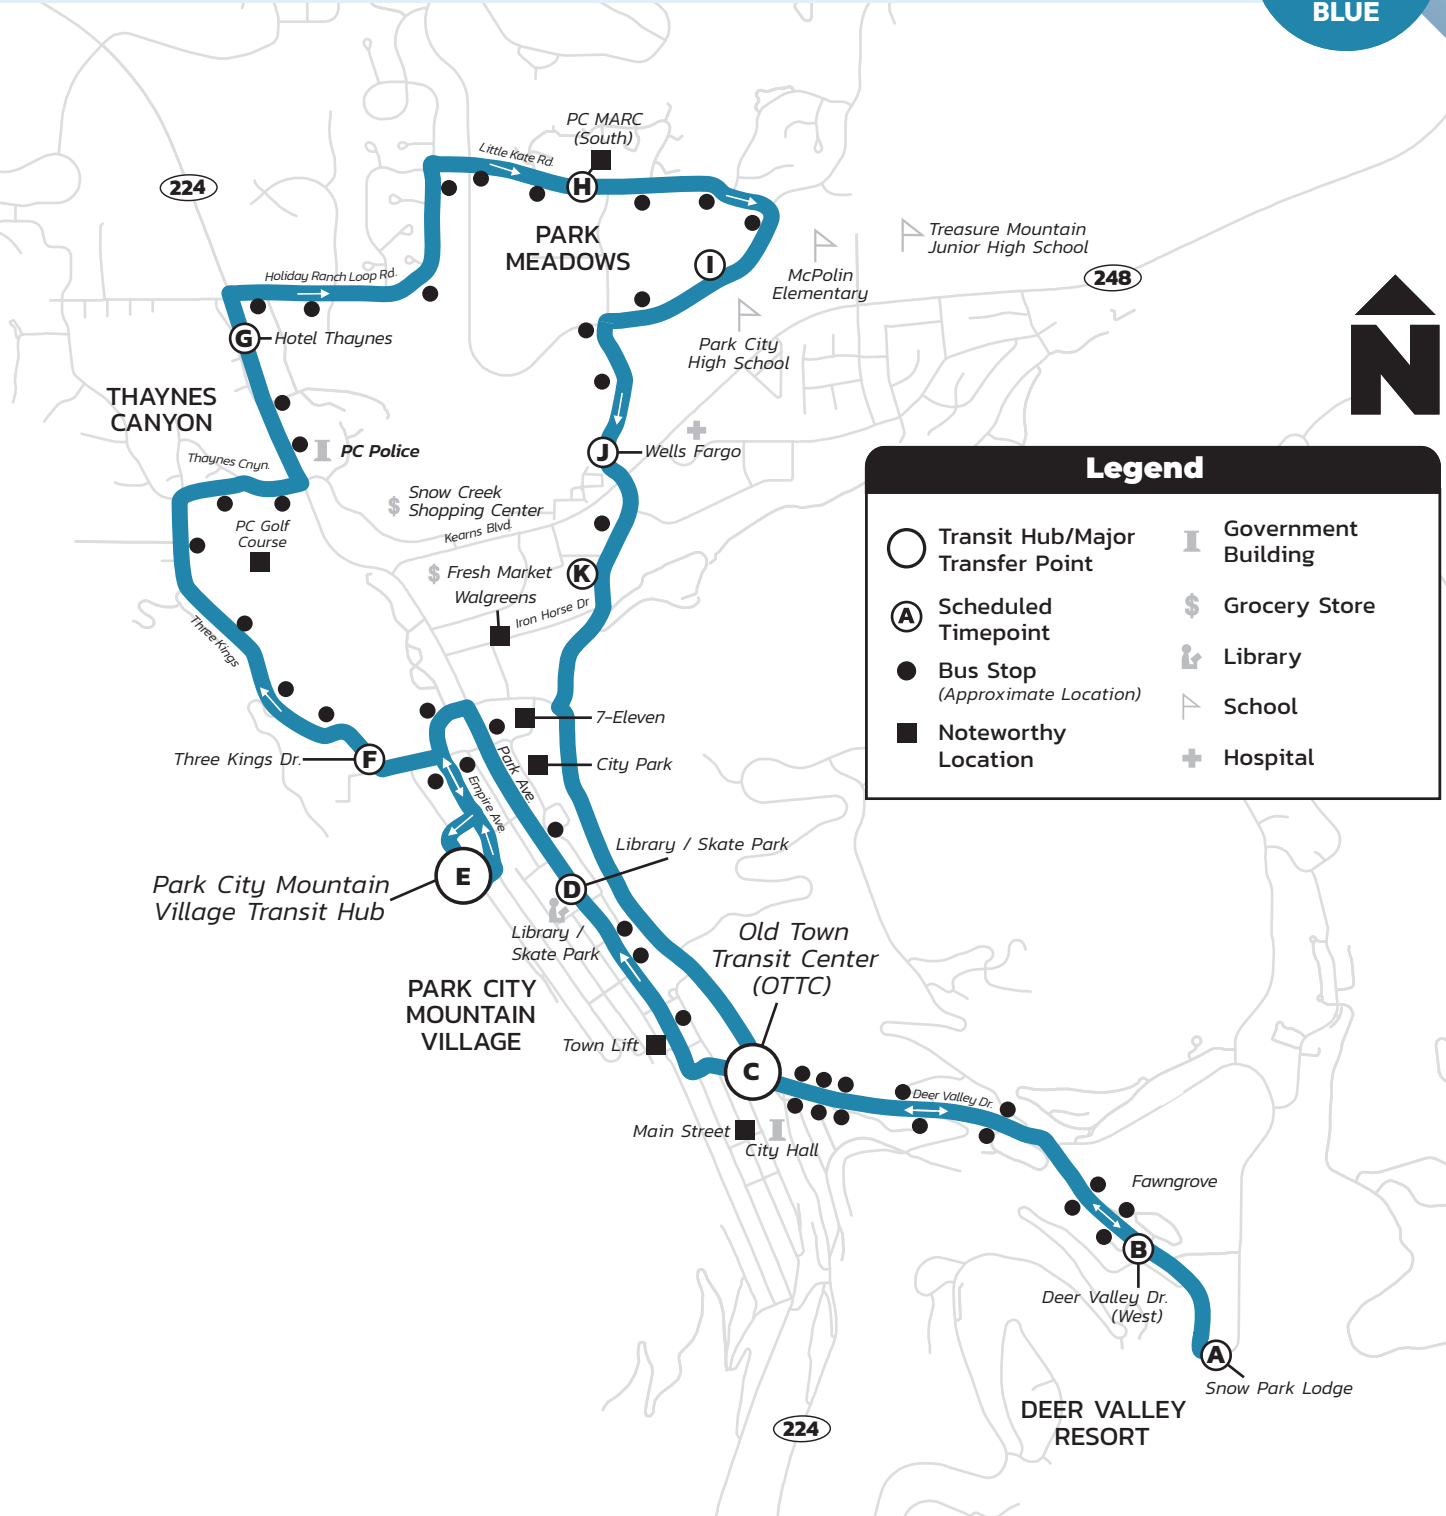

Hours: 6:30 AM–11:00 PM

From Old Town Transit Center (OTTC)
Seven days a week

Thaynes/Park Meadows

–Deer Valley Resort

Every 30 Minutes

3
BLUE

Legend

Scheduled Timepoint	Government Building
Transit Hub/Major Transfer Point	Grocery Store
Bus Stop (Approximate Location)	Library
Noteworthy Location	School
	Hospital

Hours: 7:10 AM - 11:10 PM

From Old Town Transit Center (OTTC)
Seven days a week

Prospector Square-- Deer Valley Resort

Every 30 Minutes

5
YELLOW

Hours: 7:10 AM–11:10 PM

From Old Town Transit Center (OTTC)
Seven days a week

From Old Town Transit Center (OTTC)
Seven days a week

Prospector Square– Deer Valley Express

Every 30 Minutes

Legend

Transit Hub/Major Transfer Point	Government Building
Scheduled Timepoint	Grocery Store
Bus Stop (Approximate Location)	Library
Noteworthy Location	School
	Hospital

Hours: 10:50 AM–7:50 PM

From 9th Street Turn Around
Seven days a week

Historic Park City Trolley

Every 15 Minutes

TROLLEY

Hop on the historic Trolley and ride up Main Street from 7:50 AM–7:50 PM.

Catch the Trolley at a designated stop or stand anywhere along the route and wave the driver down. The Trolley offers convenient access to Main Street shops, restaurants, and galleries, making it a great option for exploring the heart of Park City.