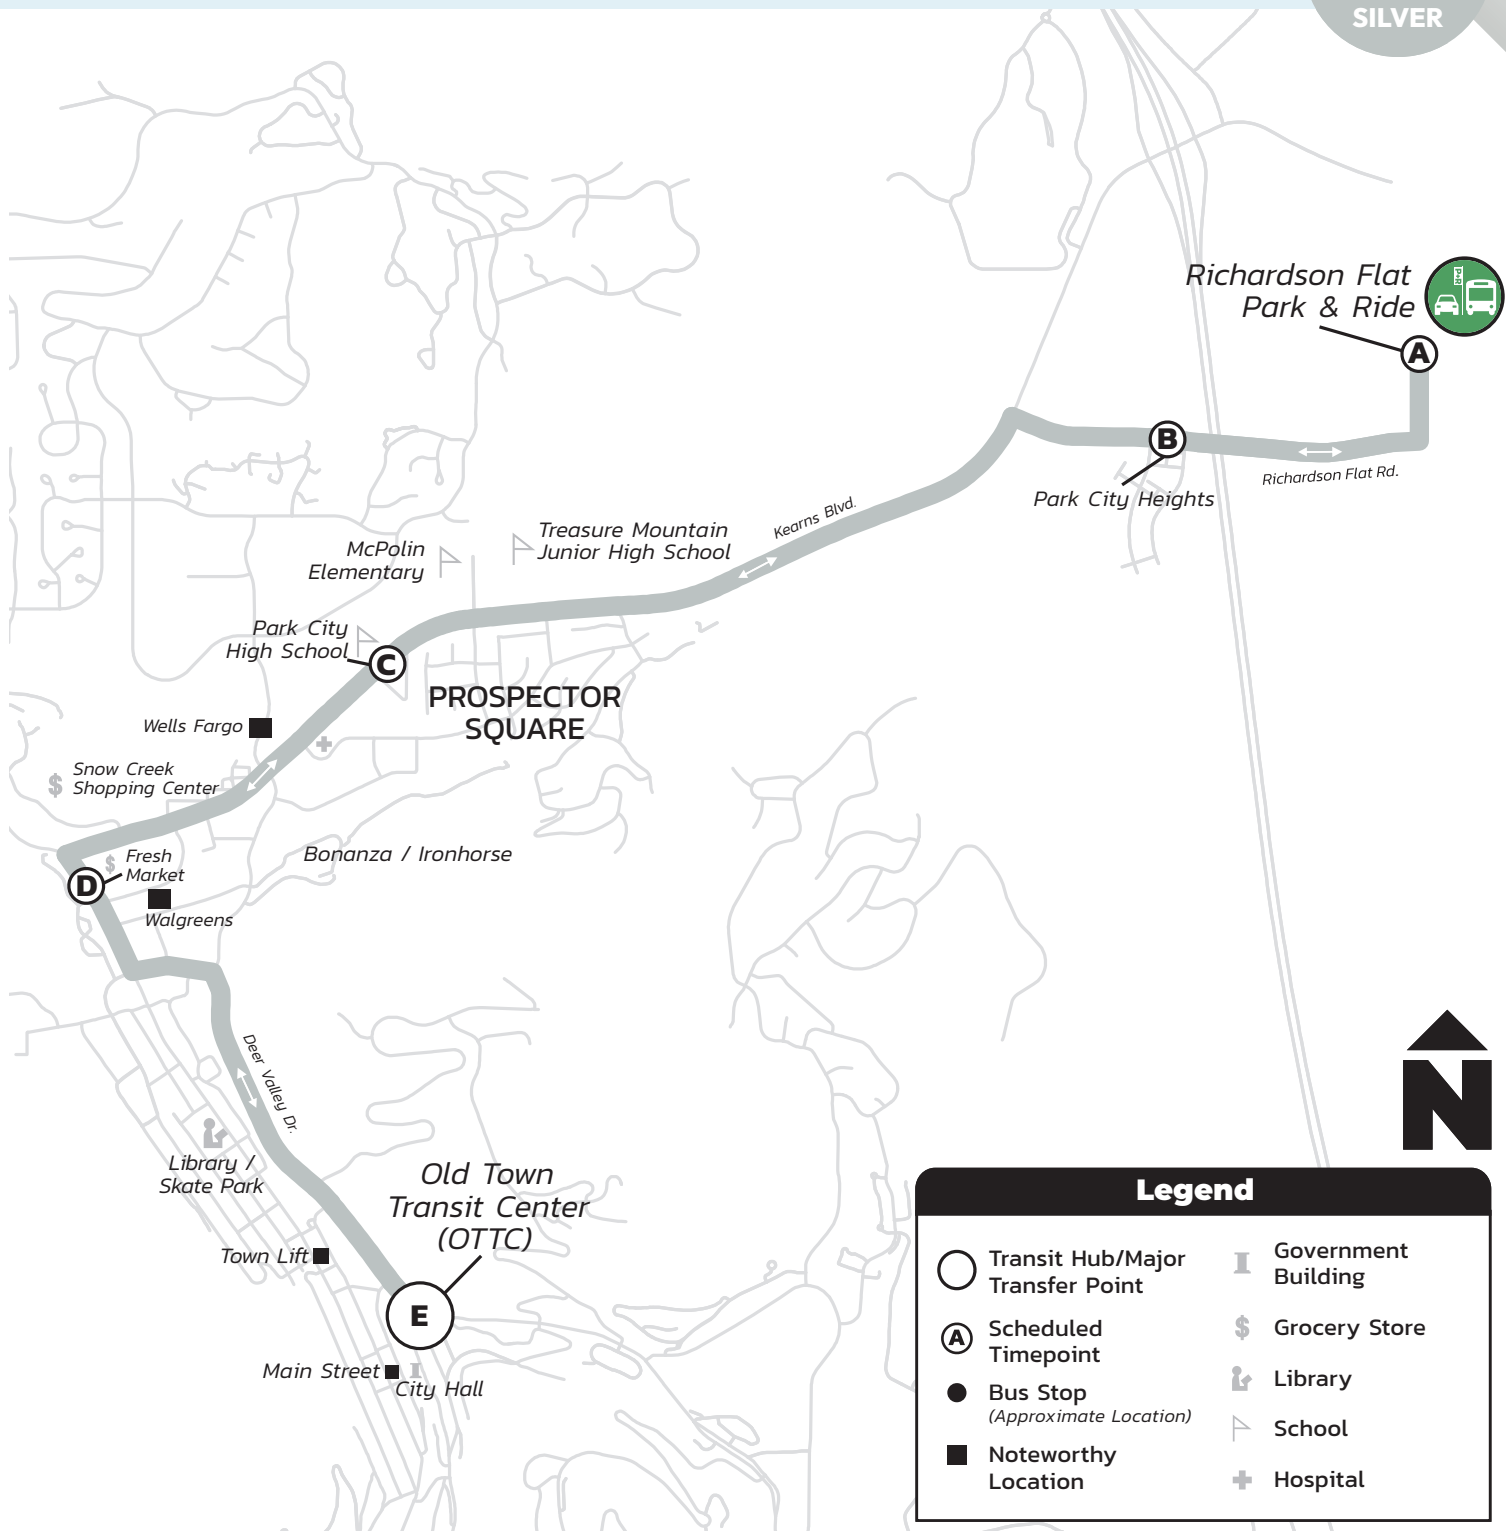

Hours: 7:10 AM - 11:10 PM

From Old Town Transit Center (OTTC)
Seven days a week

Prospector Square-- Deer Valley Resort

Every 30 Minutes

5
YELLOW

Legend

Transit Hub/Major Transfer Point	Government Building
Scheduled Timepoint	Grocery Store
Bus Stop (Approximate Location)	Library
Noteworthy Location	School
	Hospital

Hours: 6:10 AM - 7:40 PM, one trip at 11:10PM

From Old Town Transit Center (OTTC)

Seven days a week

Richardson Flat Park & Ride- Old Town Express

Every 50 minutes

Richardson Flat
Park & Ride

A

Park City Heights

Hours: 5:36 AM - 6:06 PM; one trip at 11:12 PM

From Old Town Transit Center (OTTC)

Seven days a week

Main Street (OTTC)– Montage Deer Valley

Every 30 Minutes

To Montage			
A	B	C	D
Main St. (OTTC)	Ontario Parking	Empire Club	Montage (Arrive)
5:36 AM	5:39 AM	5:40 AM	5:44 AM
6:06 AM	6:09 AM	6:10 AM	6:14 AM
6:36 AM	6:39 AM	6:40 AM	6:44 AM
7:06 AM	7:09 AM	7:10 AM	7:14 AM
7:36 AM	7:39 AM	7:40 AM	7:44 AM
8:06 AM	8:09 AM	8:10 AM	8:14 AM
8:36 AM	8:39 AM	8:40 AM	8:44 AM
9:06 AM	9:09 AM	9:10 AM	9:14 AM
9:36 AM	9:39 AM	9:40 AM	9:44 AM
10:06 AM	10:09 AM	10:10 AM	10:14 AM
10:36 AM	10:39 AM	10:40 AM	10:44 AM
11:06 AM	11:09 AM	11:10 AM	11:14 AM
11:36 AM	11:39 AM	11:40 AM	11:44 AM
12:06 PM	12:09 PM	12:10 PM	12:14 PM
12:36 PM	12:39 PM	12:40 PM	12:44 PM
1:06 PM	1:09 PM	1:10 PM	1:14 PM
1:36 PM	1:39 PM	1:40 PM	1:44 PM
2:06 PM	2:09 PM	2:10 PM	2:14 PM
2:36 PM	2:39 PM	2:40 PM	2:44 PM
3:06 PM	3:09 PM	3:10 PM	3:14 PM
3:36 PM	3:39 PM	3:40 PM	3:44 PM
4:06 PM	4:09 PM	4:10 PM	4:14 PM
4:36 PM	4:39 PM	4:40 PM	4:44 PM
5:06 PM	5:09 PM	5:10 PM	5:14 PM
5:36 PM	5:39 PM	5:40 PM	5:44 PM
6:06 PM	6:09 PM	6:10 PM	6:14 PM
11:12 PM	11:16 PM	11:17 PM	11:20 PM

From Old Town Transit Center (OTTC)
Seven days a week

Prospector Square– Deer Valley Express

Every 30 Minutes

Legend

Transit Hub/Major Transfer Point	Government Building
Scheduled Timepoint	Grocery Store
Bus Stop (Approximate Location)	Library
Noteworthy Location	School
	Hospital