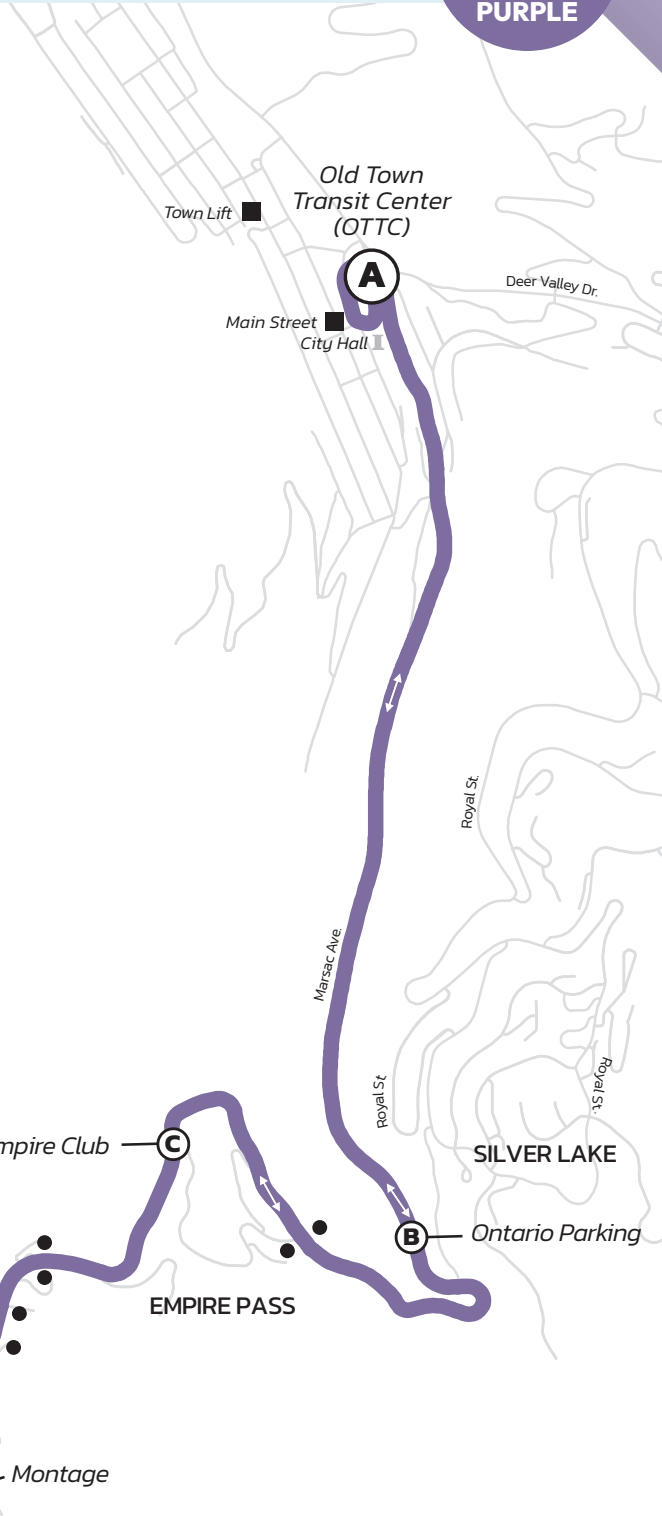

To Main St.		
D	C	A
Montage (Depart)	Empire Club	Main St. (OTTC)
5:49 AM	5:53 AM	5:58 AM
6:19 AM	6:23 AM	6:28 AM
6:49 AM	6:53 AM	6:58 AM
7:19 AM	7:23 AM	7:28 AM
7:49 AM	7:53 AM	7:58 AM
8:19 AM	8:23 AM	8:28 AM
8:49 AM	8:53 AM	8:58 AM
9:19 AM	9:23 AM	9:28 AM
9:49 AM	9:53 AM	9:58 AM
10:19 AM	10:23 AM	10:28 AM
10:49 AM	10:53 AM	10:58 AM
11:19 AM	11:23 AM	11:28 AM
11:49 AM	11:53 AM	11:58 AM
12:19 PM	12:23 PM	12:28 PM
12:49 PM	12:53 PM	12:58 PM
1:19 PM	1:23 PM	1:28 PM
1:49 PM	1:53 PM	1:58 PM
2:19 PM	2:23 PM	2:28 PM
2:49 PM	2:53 PM	2:58 PM
3:19 PM	3:23 PM	3:28 PM
3:49 PM	3:53 PM	3:58 PM
4:19 PM	4:23 PM	4:28 PM
4:49 PM	4:53 PM	4:58 PM
5:19 PM	5:23 PM	5:28 PM
5:49 PM	5:53 PM	5:58 PM
6:19 PM	6:23 PM	6:28 PM
11:20 PM	11:24 PM	11:29 PM