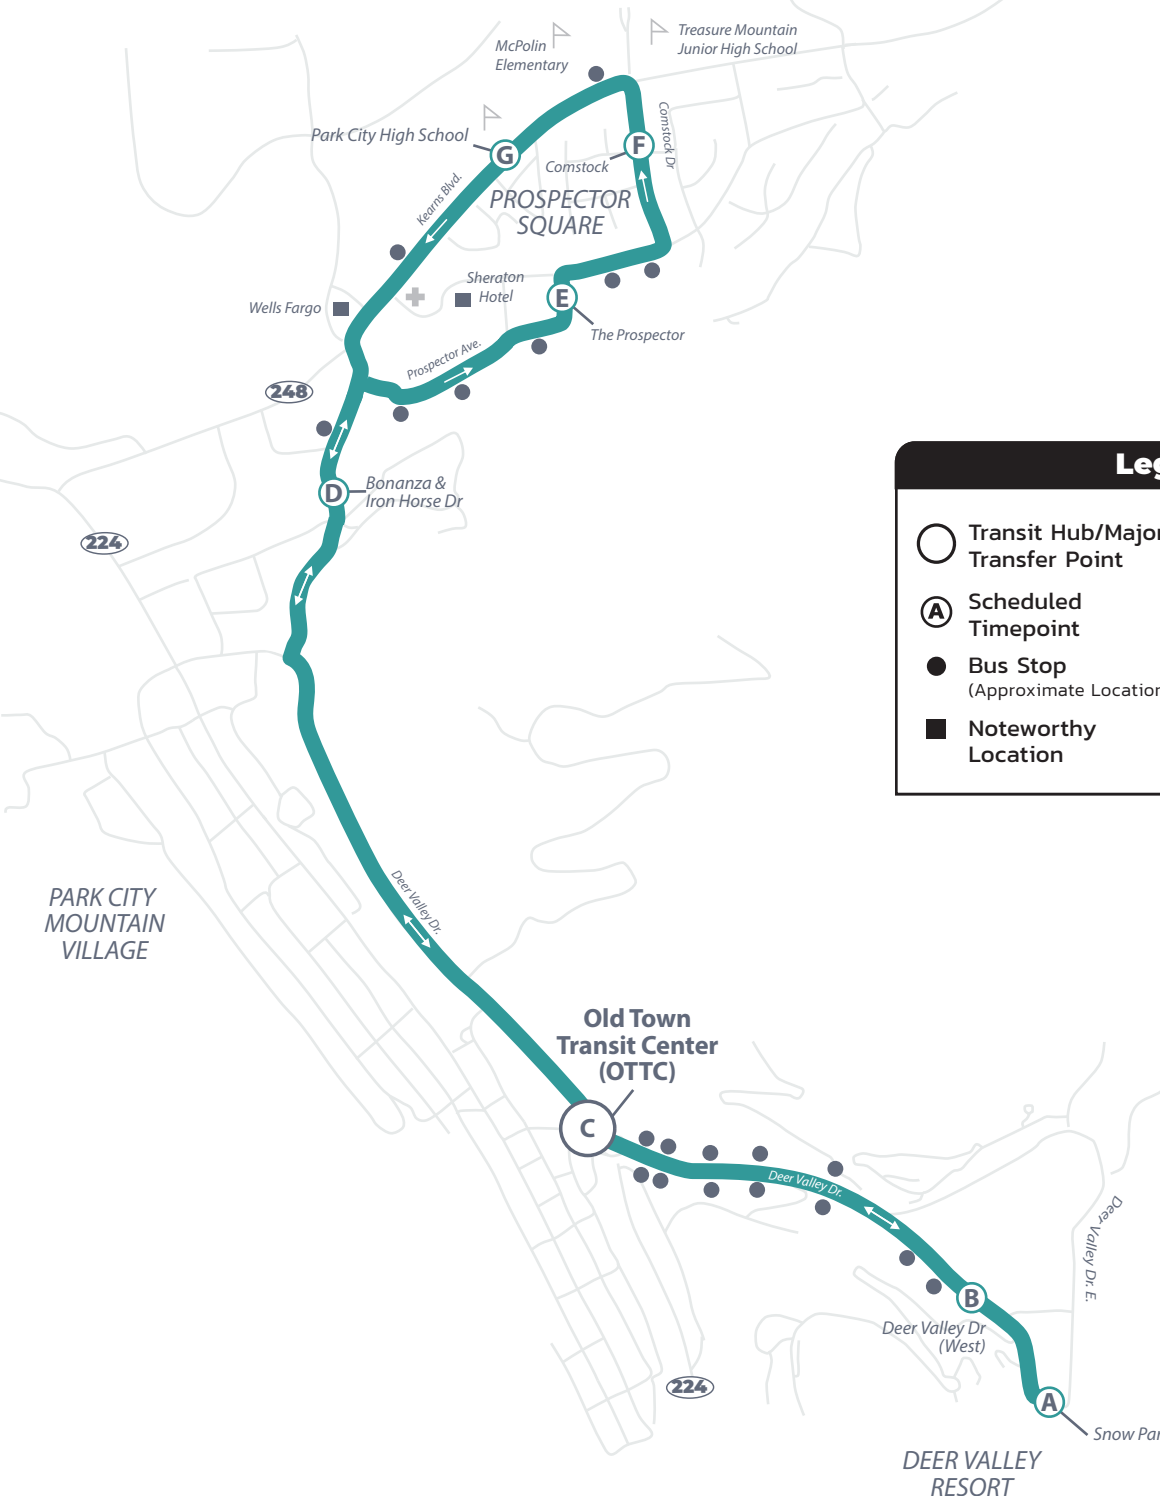

From Old Town Transit Center (OTTC)
Seven days a week

Prospector Square– Deer Valley Express

Every 30 Minutes

Legend

Transit Hub/Major Transfer Point	Government Building
Scheduled Timepoint	Grocery Store
Bus Stop (Approximate Location)	Library
Noteworthy Location	School
	Hospital

Hours: 6:38 AM–11:08 PM

From Old Town Transit Center (OTTC)
Seven days a week

Prospector Square– Deer Valley Express

Every 30 Minutes

To Prospector Square

A	B	C	D	E
Snow Park Lodge Deer Valley (Depart)	Deer Valley Dr. (West)	Main St. (OTTC)	Bonanza / Ironhorse (East)	The Prospector
6:28 AM	6:30 AM	6:34 AM	6:37 AM	6:39 AM
6:58 AM	7:00 AM	7:04 AM	7:07 AM	7:09 AM
7:28 AM	7:30 AM	7:34 AM	7:37 AM	7:39 AM
7:58 AM	8:00 AM	8:04 AM	8:07 AM	8:09 AM
8:28 AM	8:30 AM	8:34 AM	8:37 AM	8:39 AM
8:58 AM	9:00 AM	9:04 AM	9:07 AM	9:09 AM
9:28 AM	9:30 AM	9:34 AM	9:37 AM	9:39 AM
9:58 AM	10:00 AM	10:04 AM	10:07 AM	10:09 AM
10:28 AM	10:30 AM	10:34 AM	10:37 AM	10:39 AM
10:58 AM	11:00 AM	11:04 AM	11:07 AM	11:09 AM
11:28 AM	11:30 AM	11:34 AM	11:37 AM	11:39 AM
11:58 AM	12:00 PM	12:04 PM	12:07 PM	12:09 PM
12:28 PM	12:30 PM	12:34 PM	12:37 PM	12:39 PM
12:58 PM	1:00 PM	1:04 PM	1:07 PM	1:09 PM
1:28 PM	1:30 PM	1:34 PM	1:37 PM	1:39 PM
1:58 PM	2:00 PM	2:04 PM	2:07 PM	2:09 PM
2:28 PM	2:30 PM	2:34 PM	2:37 PM	2:39 PM
2:58 PM	3:00 PM	3:04 PM	3:07 PM	3:09 PM
3:28 PM	3:30 PM	3:34 PM	3:37 PM	3:39 PM
3:58 PM	4:00 PM	4:04 PM	4:07 PM	4:09 PM
4:28 PM	4:30 PM	4:34 PM	4:37 PM	4:39 PM
4:58 PM	5:00 PM	5:04 PM	5:07 PM	5:09 PM
5:28 PM	5:30 PM	5:34 PM	5:37 PM	5:39 PM
5:58 PM	6:00 PM	6:04 PM	6:07 PM	6:09 PM
6:28 PM	6:30 PM	6:34 PM	6:37 PM	6:39 PM
6:58 PM	7:00 PM	7:04 PM	7:07 PM	7:09 PM
7:28 PM	7:30 PM	7:34 PM	7:37 PM	7:39 PM
7:58 PM	8:00 PM	8:04 PM	8:07 PM	8:09 PM
8:28 PM	8:30 PM	8:34 PM	8:37 PM	8:39 PM
8:58 PM	9:00 PM	9:04 PM	9:07 PM	9:09 PM
9:28 PM	9:30 PM	9:34 PM	9:37 PM	9:39 PM
9:58 PM	10:00 PM	10:04 PM	10:07 PM	10:09 PM
10:28 PM	10:30 PM	10:34 PM	10:37 PM	10:39 PM
10:58 PM	11:00 PM	11:04 PM	11:07 PM	11:09 PM