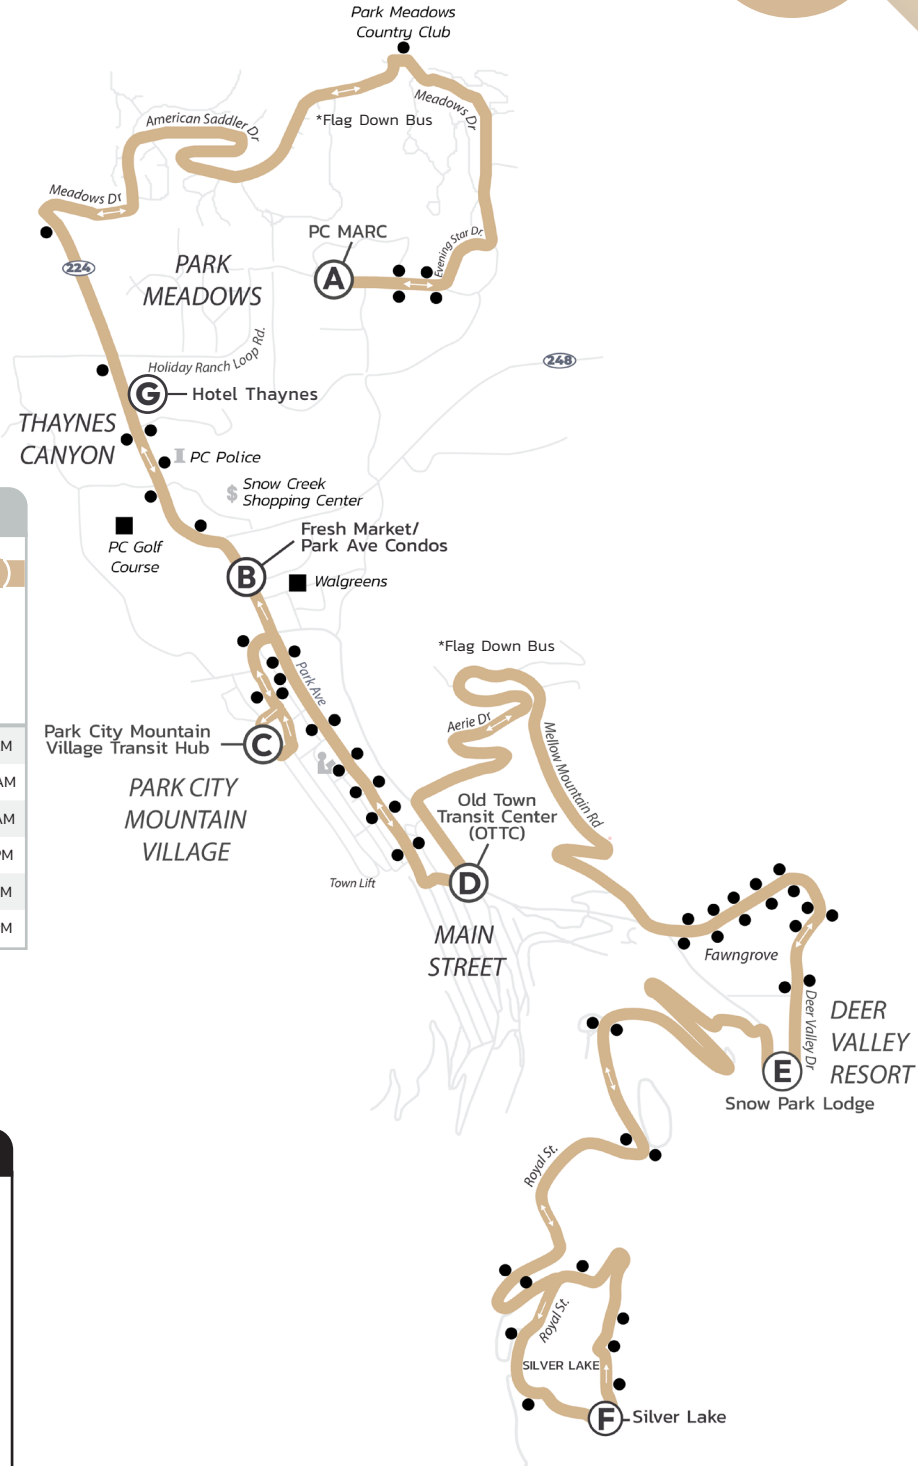

To Silver Lake					
A	B	C	D	E	F
PC MARC	Fresh Market (West)	PC Mountain	Main St. (OTTC)	Snow Park Lodge – Deer Valley	Silver Lake (Arrive)
8:19 AM	8:37 AM	8:41 AM	8:48 AM	9:01 AM	9:11 AM
10:19 AM	10:37 AM	10:41 AM	10:48 AM	11:01 AM	11:11 AM
12:19 PM	12:37 PM	12:41 PM	12:48 PM	1:01 PM	1:11 PM
2:19 PM	2:37 PM	2:41 PM	2:48 PM	3:01 PM	3:11 PM
4:19 PM	4:37 PM	4:41 PM	4:48 PM	5:01 PM	5:11 PM

To PC MARC						
F	E	D	C	B	G	A
Silver Lake (Depart)	Snow Park Lodge – Deer Valley	Main St. (OTTC)	PC Mountain	Fresh Market (East)	Hotel Thaynes	PC MARC
--	--	--	--	--	8:08 AM	8:19 AM
9:15 AM	9:30 AM	9:45 AM	9:53 AM	9:57 AM	9:59 AM	10:10 AM
11:15 AM	11:30 AM	11:45 AM	11:53 AM	11:57 AM	11:59 AM	12:10 AM
1:15 PM	1:30 PM	1:45 PM	1:53 PM	1:57 PM	1:59 PM	2:20 PM
3:15 PM	3:30 PM	3:45 PM	3:53 PM	3:57 PM	3:59 PM	4:10 PM
5:15 PM	5:30 PM	5:45 PM	5:53 PM	5:57 PM	5:59 PM	6:10 PM

Legend			
	Transit Hub/Major Transfer Point		Government Building
	Scheduled Timepoint		Grocery Store
	Bus Stop (Approximate Location)		Library
	Noteworthy Location		School
			Hospital