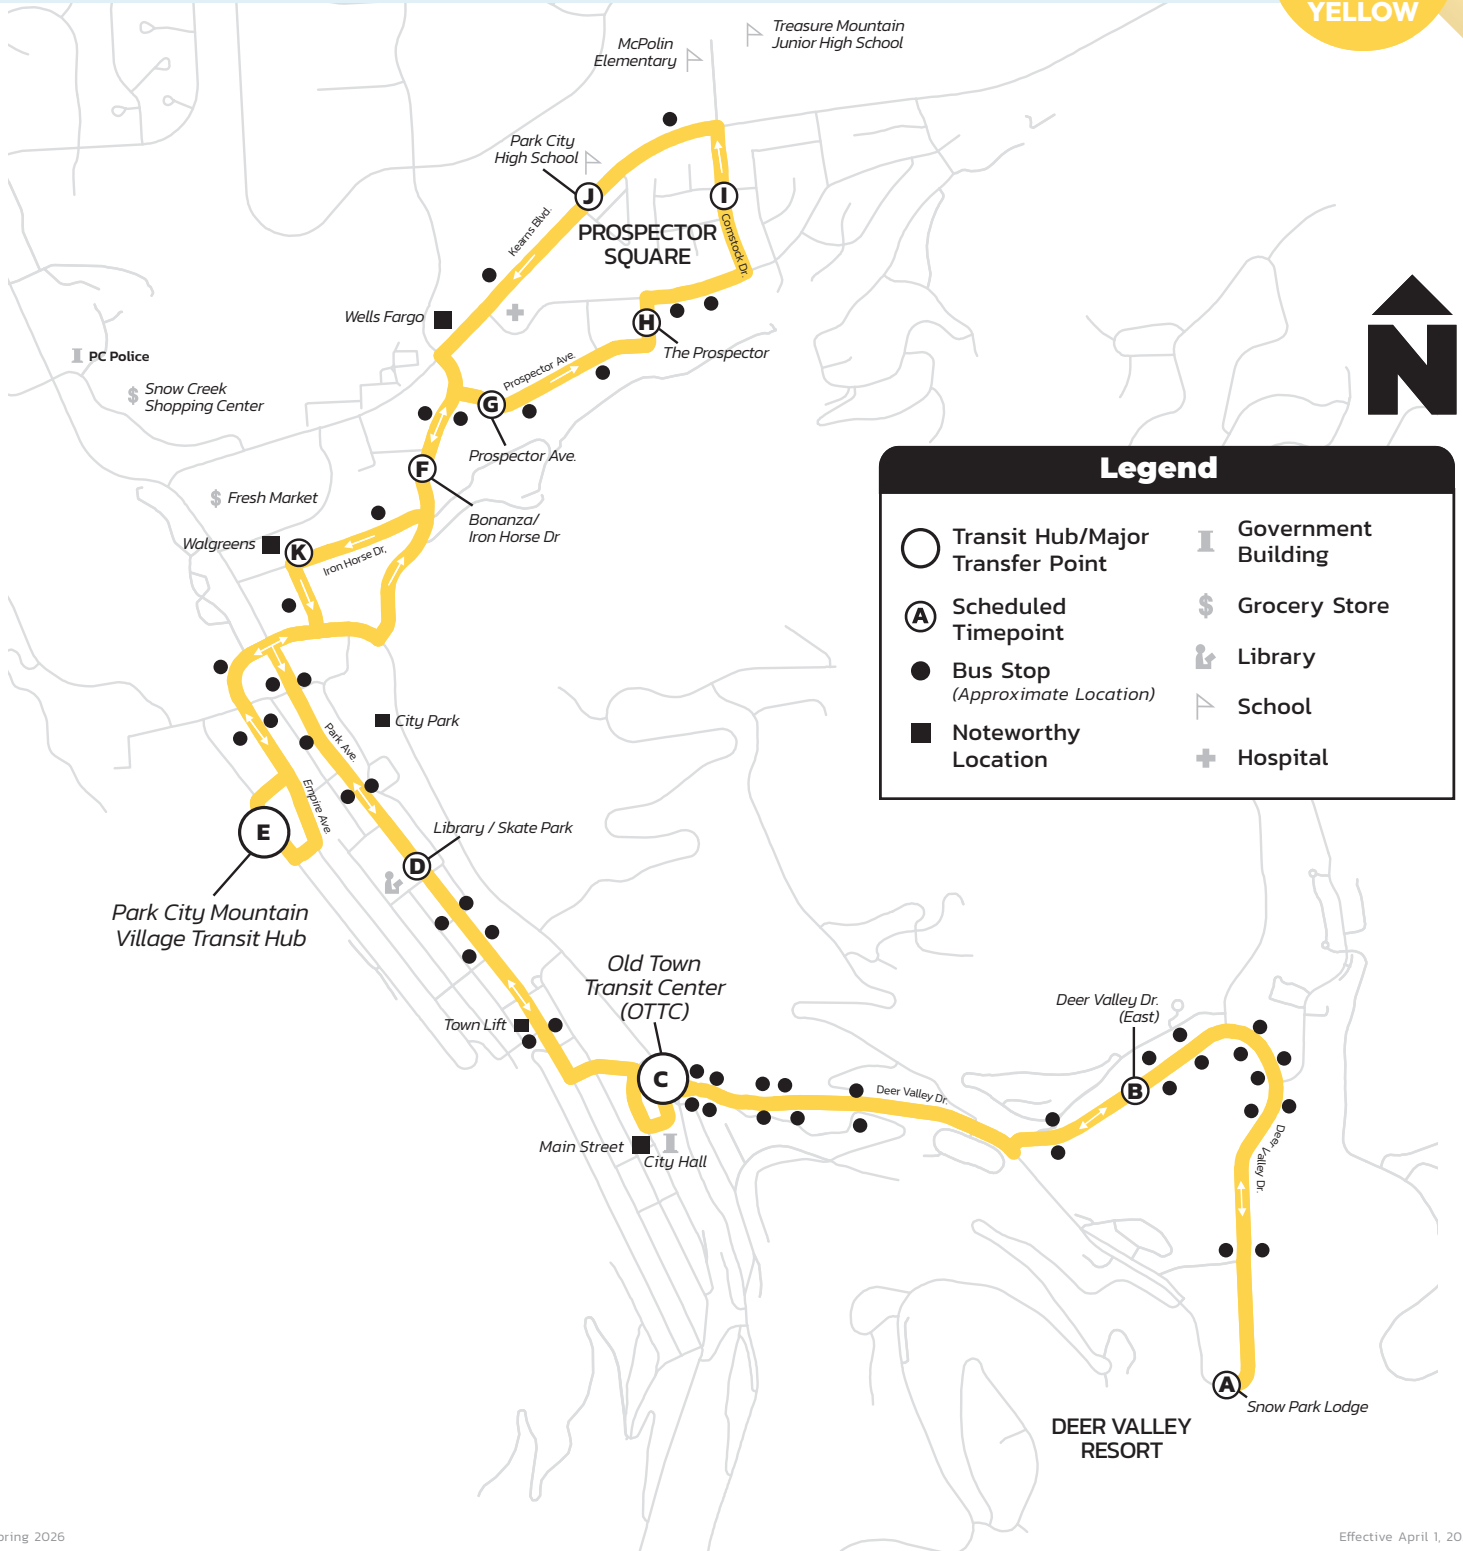

*Continues as 6 Silver bus to Richardson Flat Park and Ride.

Legend

- Transit Hub/Major Transfer Point
- Scheduled Timepoint
- Bus Stop (Approximate Location)
- Noteworthy Location
- Government Building
- Grocery Store
- Library
- School
- Hospital

Hours: 7:10 AM - 11:10 PM

From Old Town Transit Center (OTTC)
Seven days a week

Prospector Square-- Deer Valley Resort

Every 30 Minutes

5
YELLOW

Legend

Transit Hub/Major Transfer Point	Government Building
Scheduled Timepoint	Grocery Store
Bus Stop (Approximate Location)	Library
Noteworthy Location	School
	Hospital

From Old Town Transit Center (OTTC)
Seven days a week

Prospector Square– Deer Valley Express

Every 30 Minutes

Legend

Transit Hub/Major Transfer Point	Government Building
Scheduled Timepoint	Grocery Store
Bus Stop (Approximate Location)	Library
Noteworthy Location	School
	Hospital

Hours: 10:50 AM–7:50 PM

From 9th Street Turn Around
Seven days a week

Historic Park City Trolley

Every 15 Minutes

TROLLEY

Hop on the historic Trolley and ride up Main Street from 10:50 AM–7:50 PM.

Catch the Trolley at a designated stop or stand anywhere along the route and wave the driver down. The Trolley offers convenient access to Main Street shops, restaurants, and galleries, making it a great option for exploring the heart of Park City.