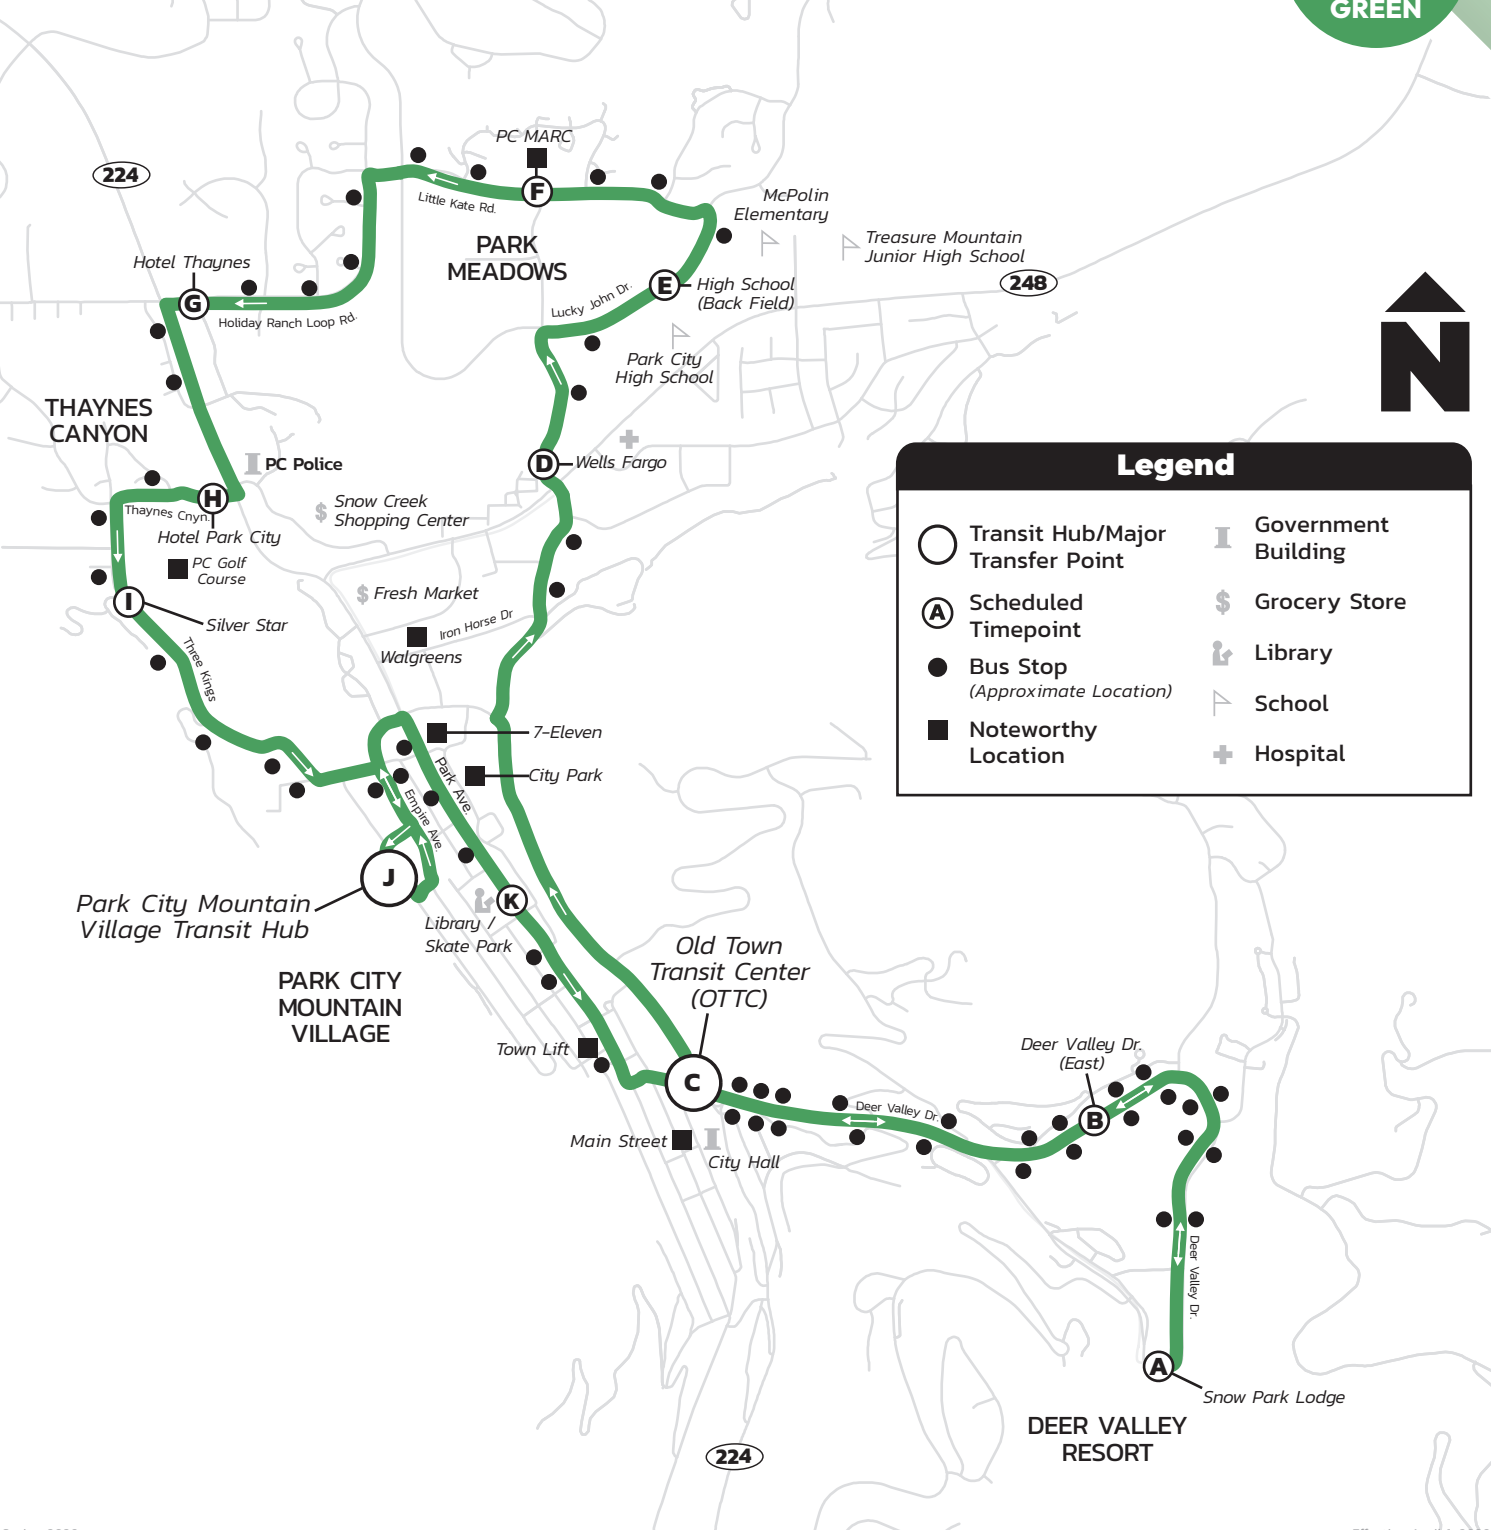

Hours: 6:50 AM–11:20 PM

From Old Town Transit Center (OTTC)
Seven days a week

Prospector Square– Deer Valley Resort

Every 30 Minutes

Hours: 6:50 AM–11:20 PM

From Old Town Transit Center (OTTC)
Seven days a week

Hours: 5:48 AM—11:18 PM

From Old Town Transit Center (OTTC)
Seven days a week

Park Meadows/Thaynes -Deer Valley Resort

Every 30 Minutes

Legend

	Transit Hub/Major Transfer Point		Government Building
	Scheduled Timepoint		Grocery Store
	Bus Stop (Approximate Location)		Library
	Noteworthy Location		School
			Hospital

Hours: 7:10 AM - 11:10 PM

From Old Town Transit Center (OTTC)
Seven days a week

Prospector Square-- Deer Valley Resort

Every 30 Minutes

5
YELLOW

Legend

Transit Hub/Major Transfer Point	Government Building
Scheduled Timepoint	Grocery Store
Bus Stop (Approximate Location)	Library
Noteworthy Location	School
	Hospital

Hours: 10:50 AM–7:50 PM

From 9th Street Turn Around
Seven days a week

Historic Park City Trolley

Every 15 Minutes

TROLLEY

Hop on the historic Trolley and ride up Main Street from 10:50 AM–7:50 PM.

Catch the Trolley at a designated stop or stand anywhere along the route and wave the driver down. The Trolley offers convenient access to Main Street shops, restaurants, and galleries, making it a great option for exploring the heart of Park City.