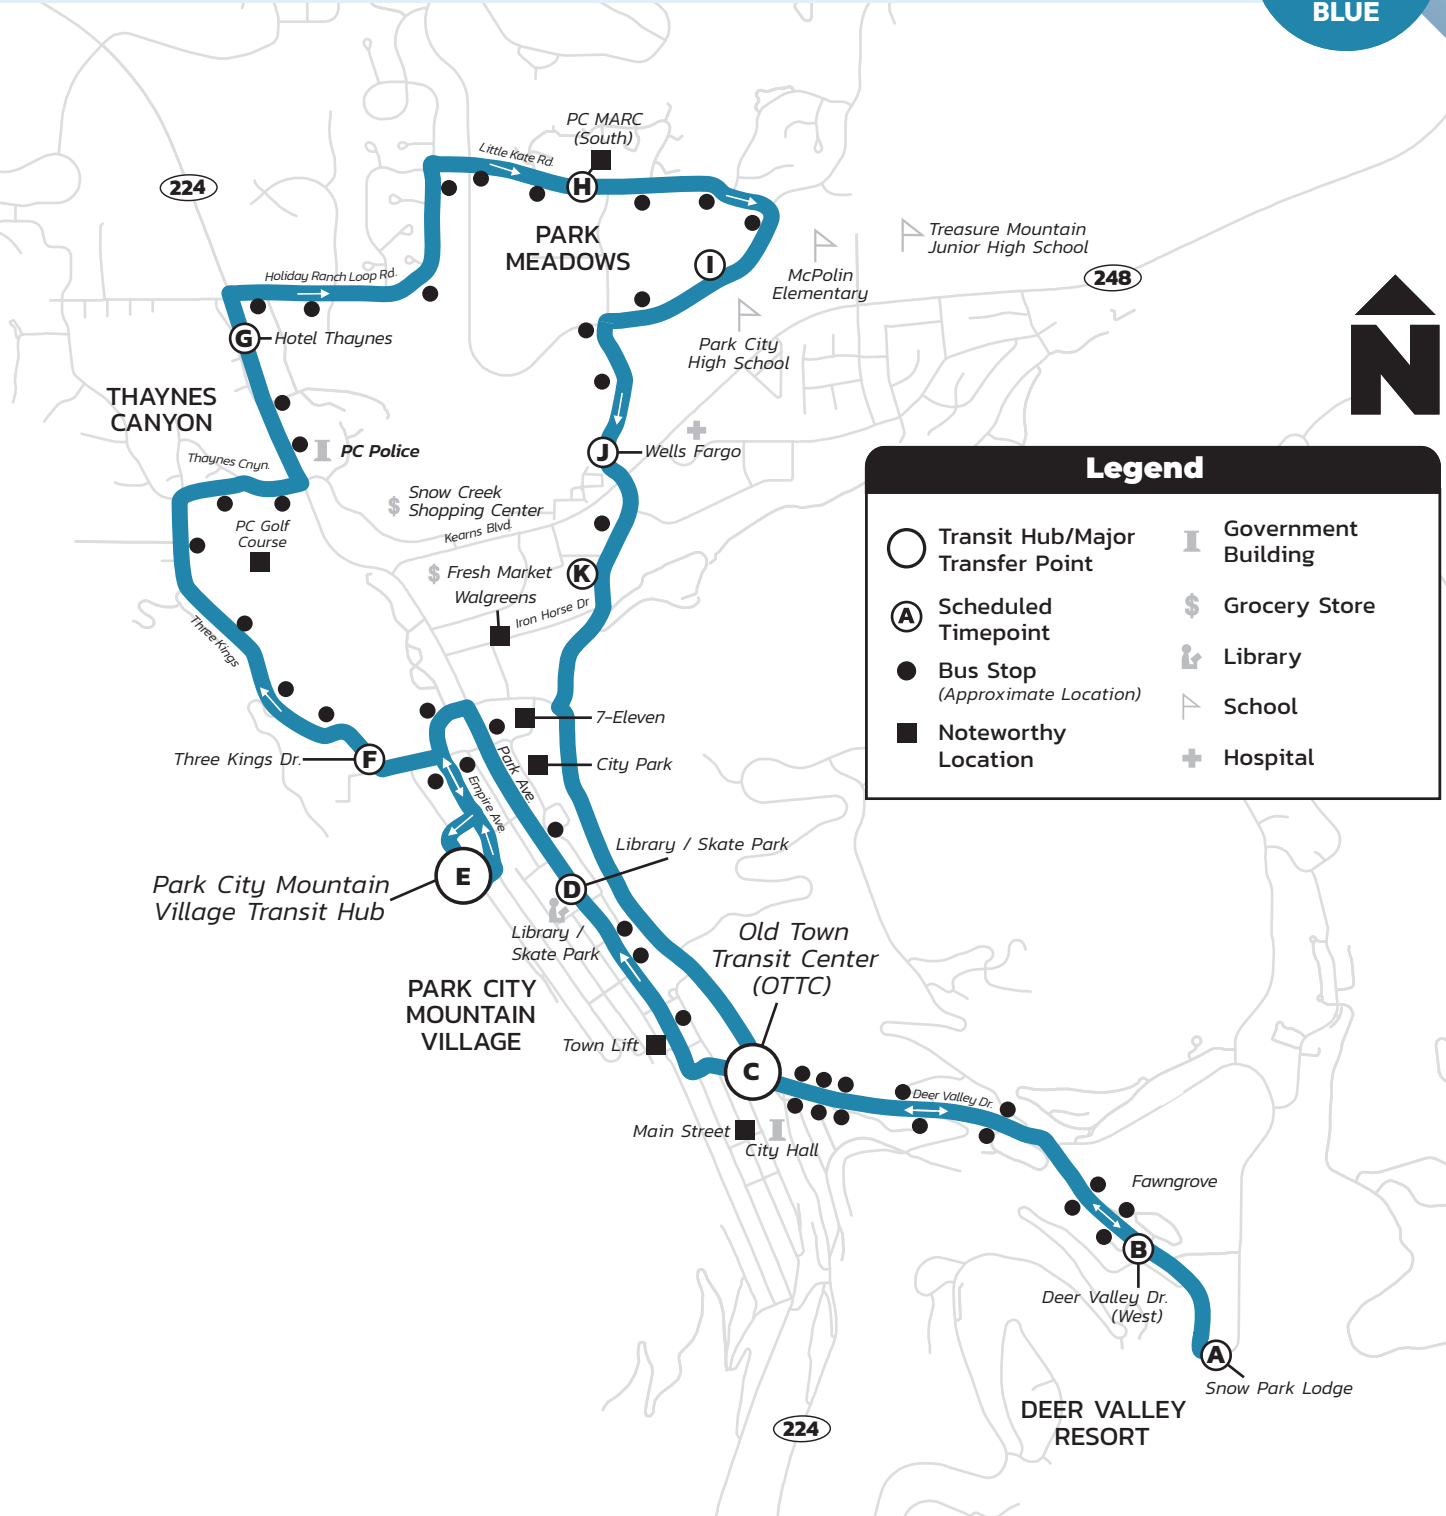

Hours: 6:30 AM–11:00 PM

From Old Town Transit Center (OTTC)
Seven days a week

Thaynes/Park Meadows

–Deer Valley Resort

Every 30 Minutes

3
BLUE

Legend

Scheduled Timepoint	Government Building
Transit Hub/Major Transfer Point	Grocery Store
Bus Stop (Approximate Location)	Library
Noteworthy Location	School
	Hospital

Hours: 7:10 AM - 11:10 PM

From Old Town Transit Center (OTTC)
Seven days a week

Prospector Square-- Deer Valley Resort

Every 30 Minutes

5
YELLOW

Legend

Transit Hub/Major Transfer Point	Government Building
Scheduled Timepoint	Grocery Store
Bus Stop (Approximate Location)	Library
Noteworthy Location	School
	Hospital

From Old Town Transit Center (OTTC)
Seven days a week

Prospector Square– Deer Valley Express

Every 30 Minutes

Legend

Transit Hub/Major Transfer Point	Government Building
Scheduled Timepoint	Grocery Store
Bus Stop (Approximate Location)	Library
Noteworthy Location	School
	Hospital

Hours: 10:50 AM–7:50 PM

From 9th Street Turn Around
Seven days a week

Historic Park City Trolley

Every 15 Minutes

TROLLEY

Hop on the historic Trolley and ride up Main Street from 10:50 AM–7:50 PM.

Catch the Trolley at a designated stop or stand anywhere along the route and wave the driver down. The Trolley offers convenient access to Main Street shops, restaurants, and galleries, making it a great option for exploring the heart of Park City.