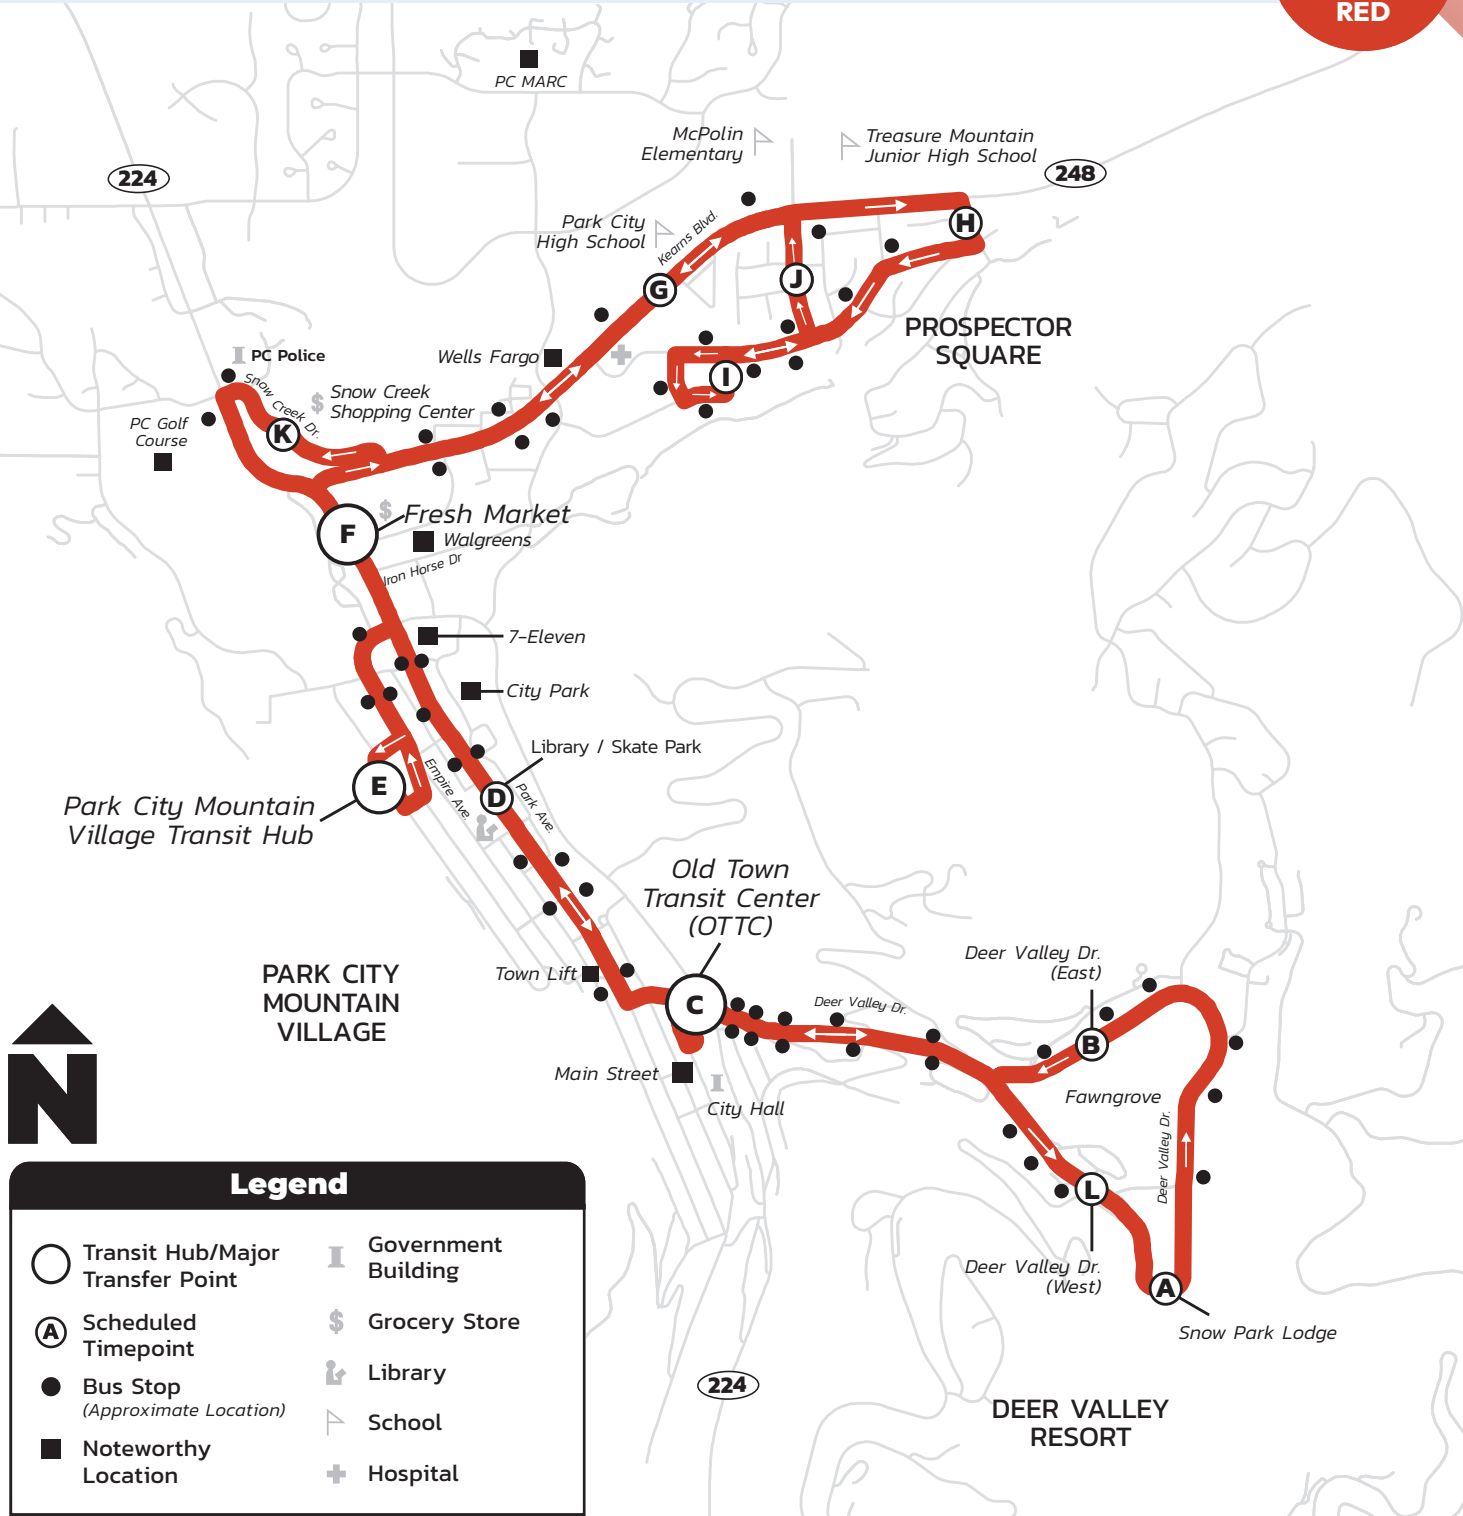

Hours: 6:50 AM–11:20 PM

From Old Town Transit Center (OTTC)
Seven days a week

Prospector Square– Deer Valley Resort

Every 30 Minutes

Hours: 6:50 AM–11:20 PM

From Old Town Transit Center (OTTC)
Seven days a week

Hours: 5:48 AM—11:18 PM

From Old Town Transit Center (OTTC)
Seven days a week

Park Meadows/Thaynes -Deer Valley Resort

Every 30 Minutes

Legend

	Transit Hub/Major Transfer Point		Government Building
	Scheduled Timepoint		Grocery Store
	Bus Stop (Approximate Location)		Library
	Noteworthy Location		School
			Hospital

Hours: 7:10 AM - 11:10 PM

From Old Town Transit Center (OTTC)
Seven days a week

Prospector Square-- Deer Valley Resort

Every 30 Minutes

5
YELLOW

Legend

Transit Hub/Major Transfer Point	Government Building
Scheduled Timepoint	Grocery Store
Bus Stop (Approximate Location)	Library
Noteworthy Location	School
	Hospital

Hours: 10:50 AM–7:50 PM

From 9th Street Turn Around
Seven days a week

Historic Park City Trolley

Every 15 Minutes

TROLLEY

Hop on the historic Trolley and ride up Main Street from 10:50 AM–7:50 PM.

Catch the Trolley at a designated stop or stand anywhere along the route and wave the driver down. The Trolley offers convenient access to Main Street shops, restaurants, and galleries, making it a great option for exploring the heart of Park City.